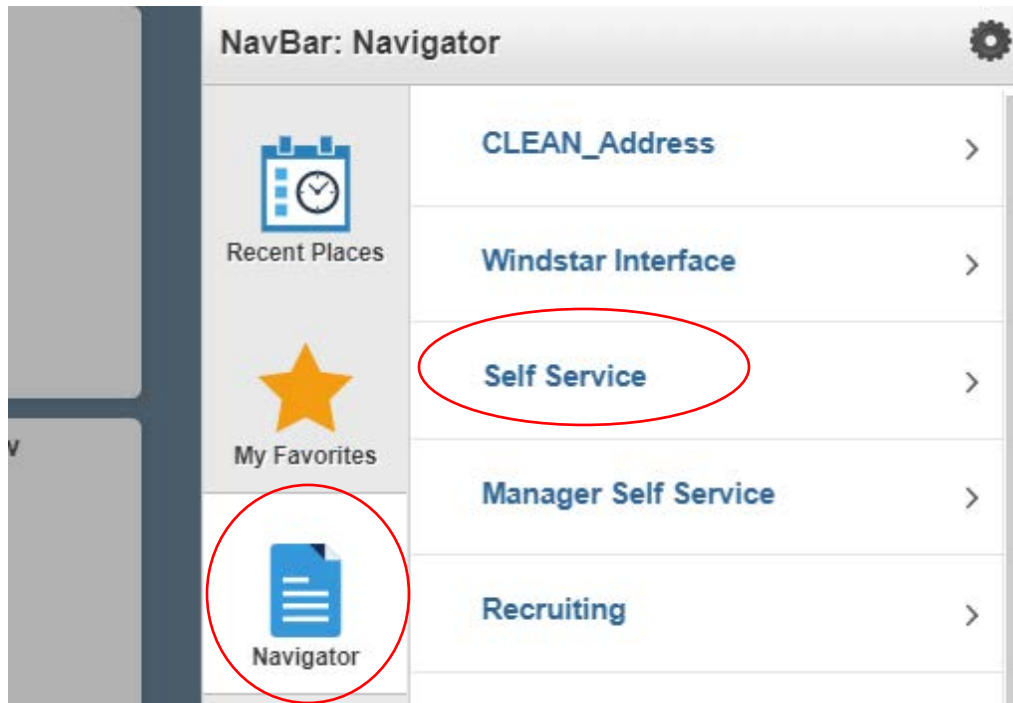

View/Print Pay Stub

Login to HRMS

The screenshot shows the HRMS login interface for the North Dakota University System. At the top center is the university's logo. Below it, the page is divided into two main sections: 'Human Resources Log In' and 'Trouble Logging In?'. The 'Human Resources Log In' section contains a text box for 'User ID', a text box for 'Password', and a 'Log In' button. The 'Trouble Logging In?' section provides instructions and two buttons: 'User ID and Password Help' and 'Send email to Help Desk'. At the bottom of the page, there is a copyright notice: 'Copyright © 2019 North Dakota University System. All rights reserved.'

Navigate to Navigator>Self Service

Payroll and Compensation

 Recent Places	 Self Service 
	Time Reporting >
 My Favorites	Personal Information >
	Payroll and Compensation >

Pay

 Recent Places	 Payroll and Compensati... 
	Pay