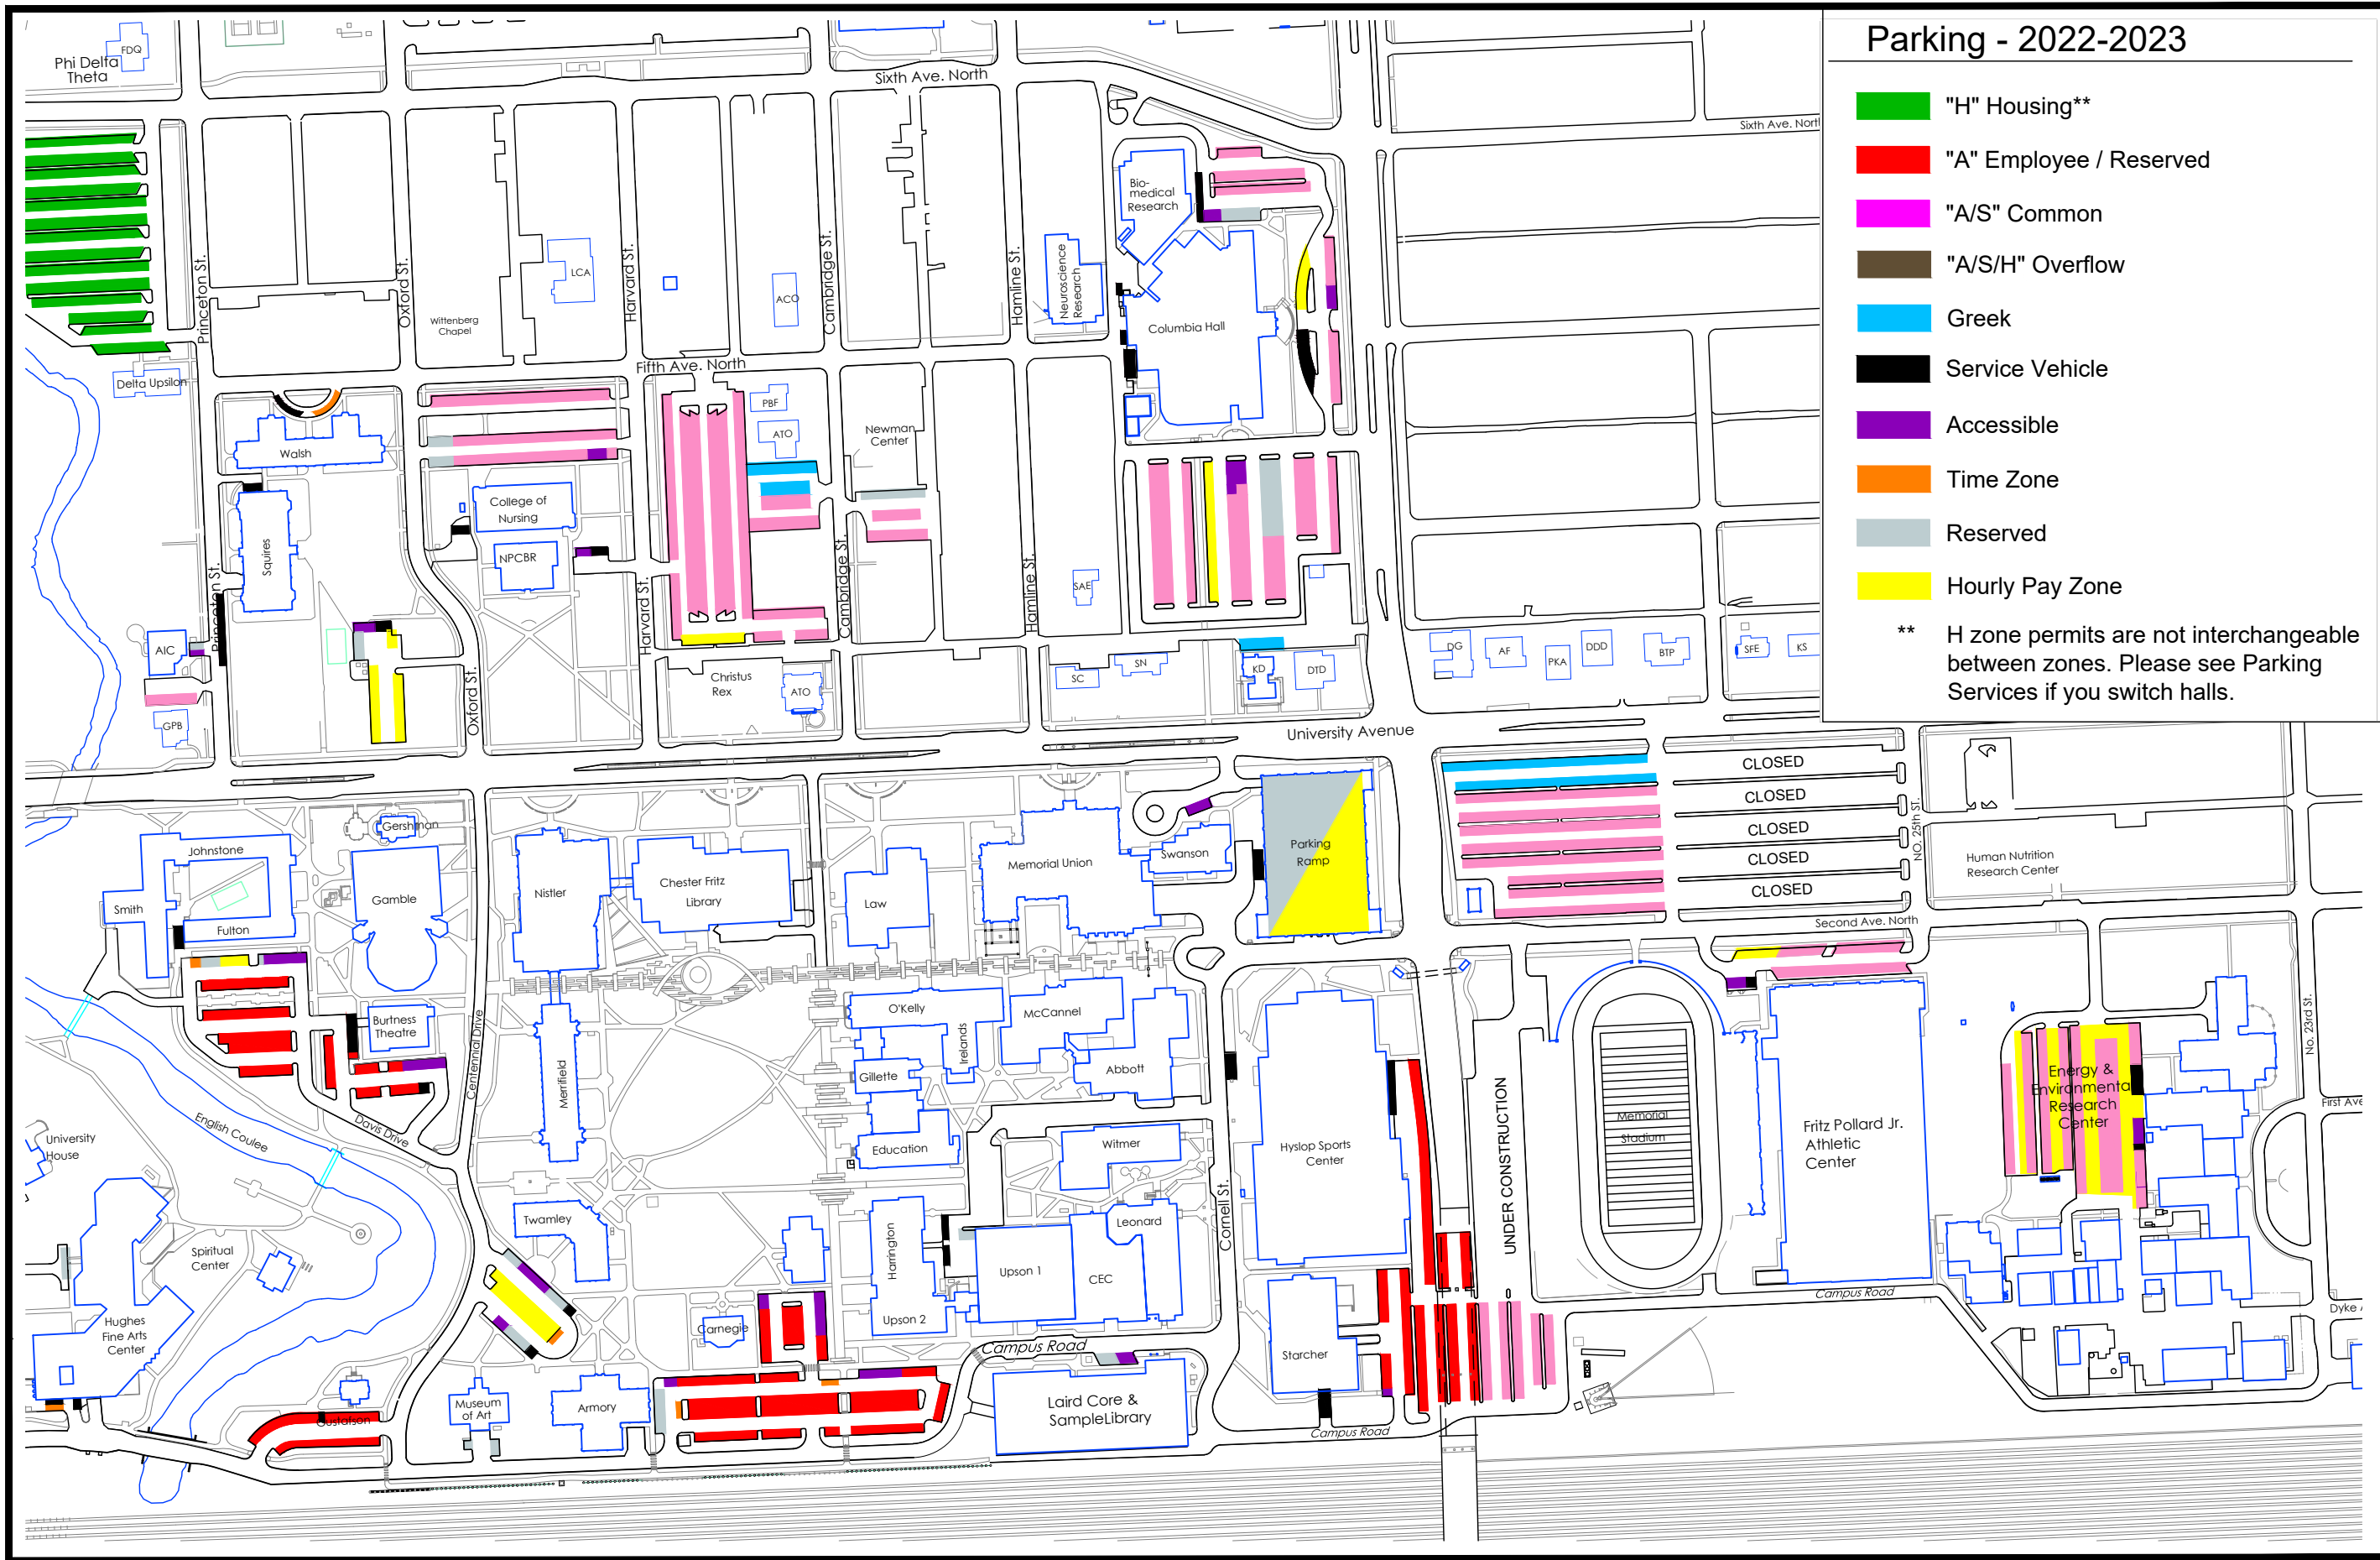

Parking - 2022-2023

- "H" Housing**
- "A" Employee / Reserved
- "A/S" Common
- "A/S/H" Overflow
- Greek
- Service Vehicle
- Accessible
- Time Zone
- Reserved
- Hourly Pay Zone

** H zone permits are not interchangeable between zones. Please see Parking Services if you switch halls.

West Campus

Parking Map University of North Dakota Facilities Management

7/13/2022

Parking - 2022-2023

- "H" Housing**
- "A" Employee / Reserved
- "A/S" Common
- "A/S/H" Overflow
- Greek
- Service Vehicle
- Accessible
- Time Zone
- Reserved
- Hourly Pay Zone

** H zone permits are not interchangeable between zones. Please see Parking Services if you switch halls.

Parking - 2022-2023

- "H" Housing**
- "A" Employee / Reserved
- "A/S" Common
- "A/S/H" Overflow
- Greek
- Service Vehicle
- Accessible
- Time Zone
- Reserved
- Hourly Pay Zone

** H zone permits are not interchangeable between zones. Please see Parking Services if you switch halls.

Parking Map University of North Dakota Facilities Management

North Campus

7/13/2022

John D. Odegard
School of
Aerospace
Sciences
Airport Facilities