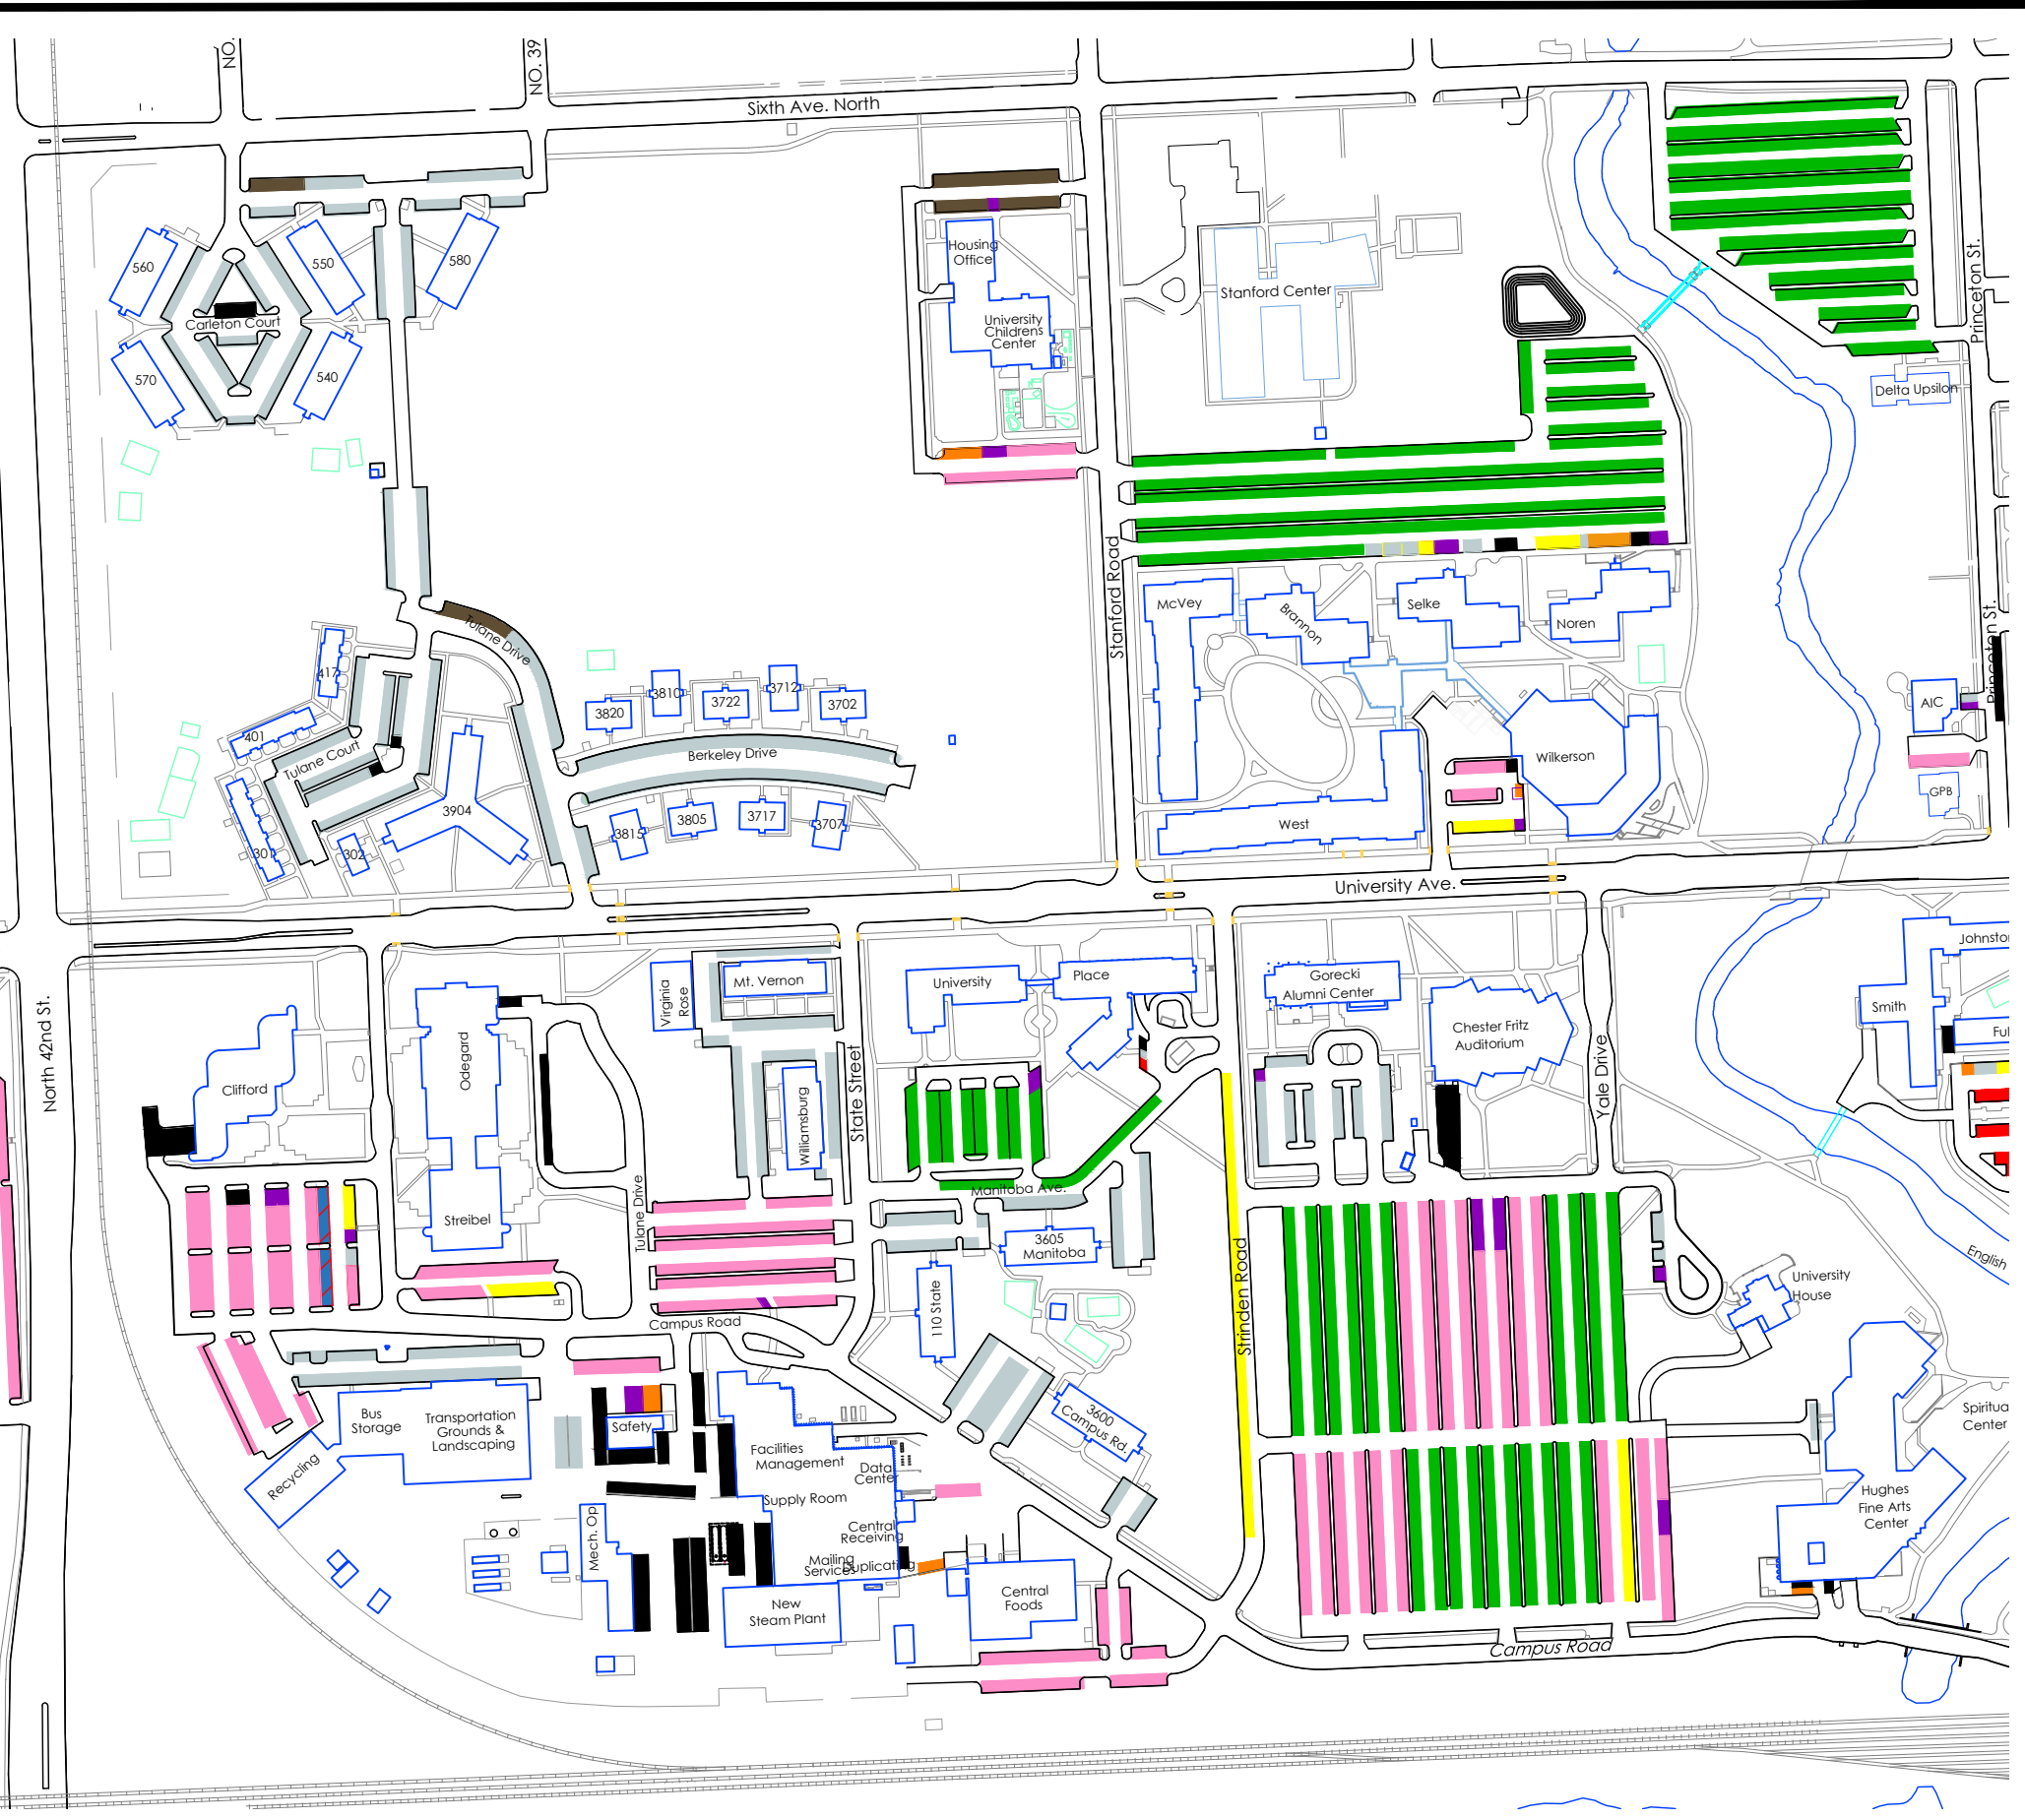

Parking - 2022-2023

- "H" Housing**
- "A" Employee / Reserved
- "A/S" Common
- "A/S/H" Overflow
- Greek
- Service Vehicle
- Accessible
- Time Zone
- Reserved
- Hourly Pay Zone

** H zone permits are not interchangeable between zones. Please see Parking Services if you switch halls.

West Campus

Parking Map University of North Dakota Facilities Management

7/13/2022

Parking - 2022-2023

- "H" Housing**
- "A" Employee / Reserved
- "A/S" Common
- "A/S/H" Overflow
- Greek
- Service Vehicle
- Accessible
- Time Zone
- Reserved
- Hourly Pay Zone

** H zone permits are not interchangeable between zones. Please see Parking Services if you switch halls.

Parking - 2022-2023

- "H" Housing**
- "A" Employee / Reserved
- "A/S" Common
- "A/S/H" Overflow
- Greek
- Service Vehicle
- Accessible
- Time Zone
- Reserved
- Hourly Pay Zone

** H zone permits are not interchangeable between zones. Please see Parking Services if you switch halls.

Parking Map University of North Dakota Facilities Management

North Campus

7/13/2022

John D. Odegard
School of
Aerospace
Sciences
Airport Facilities