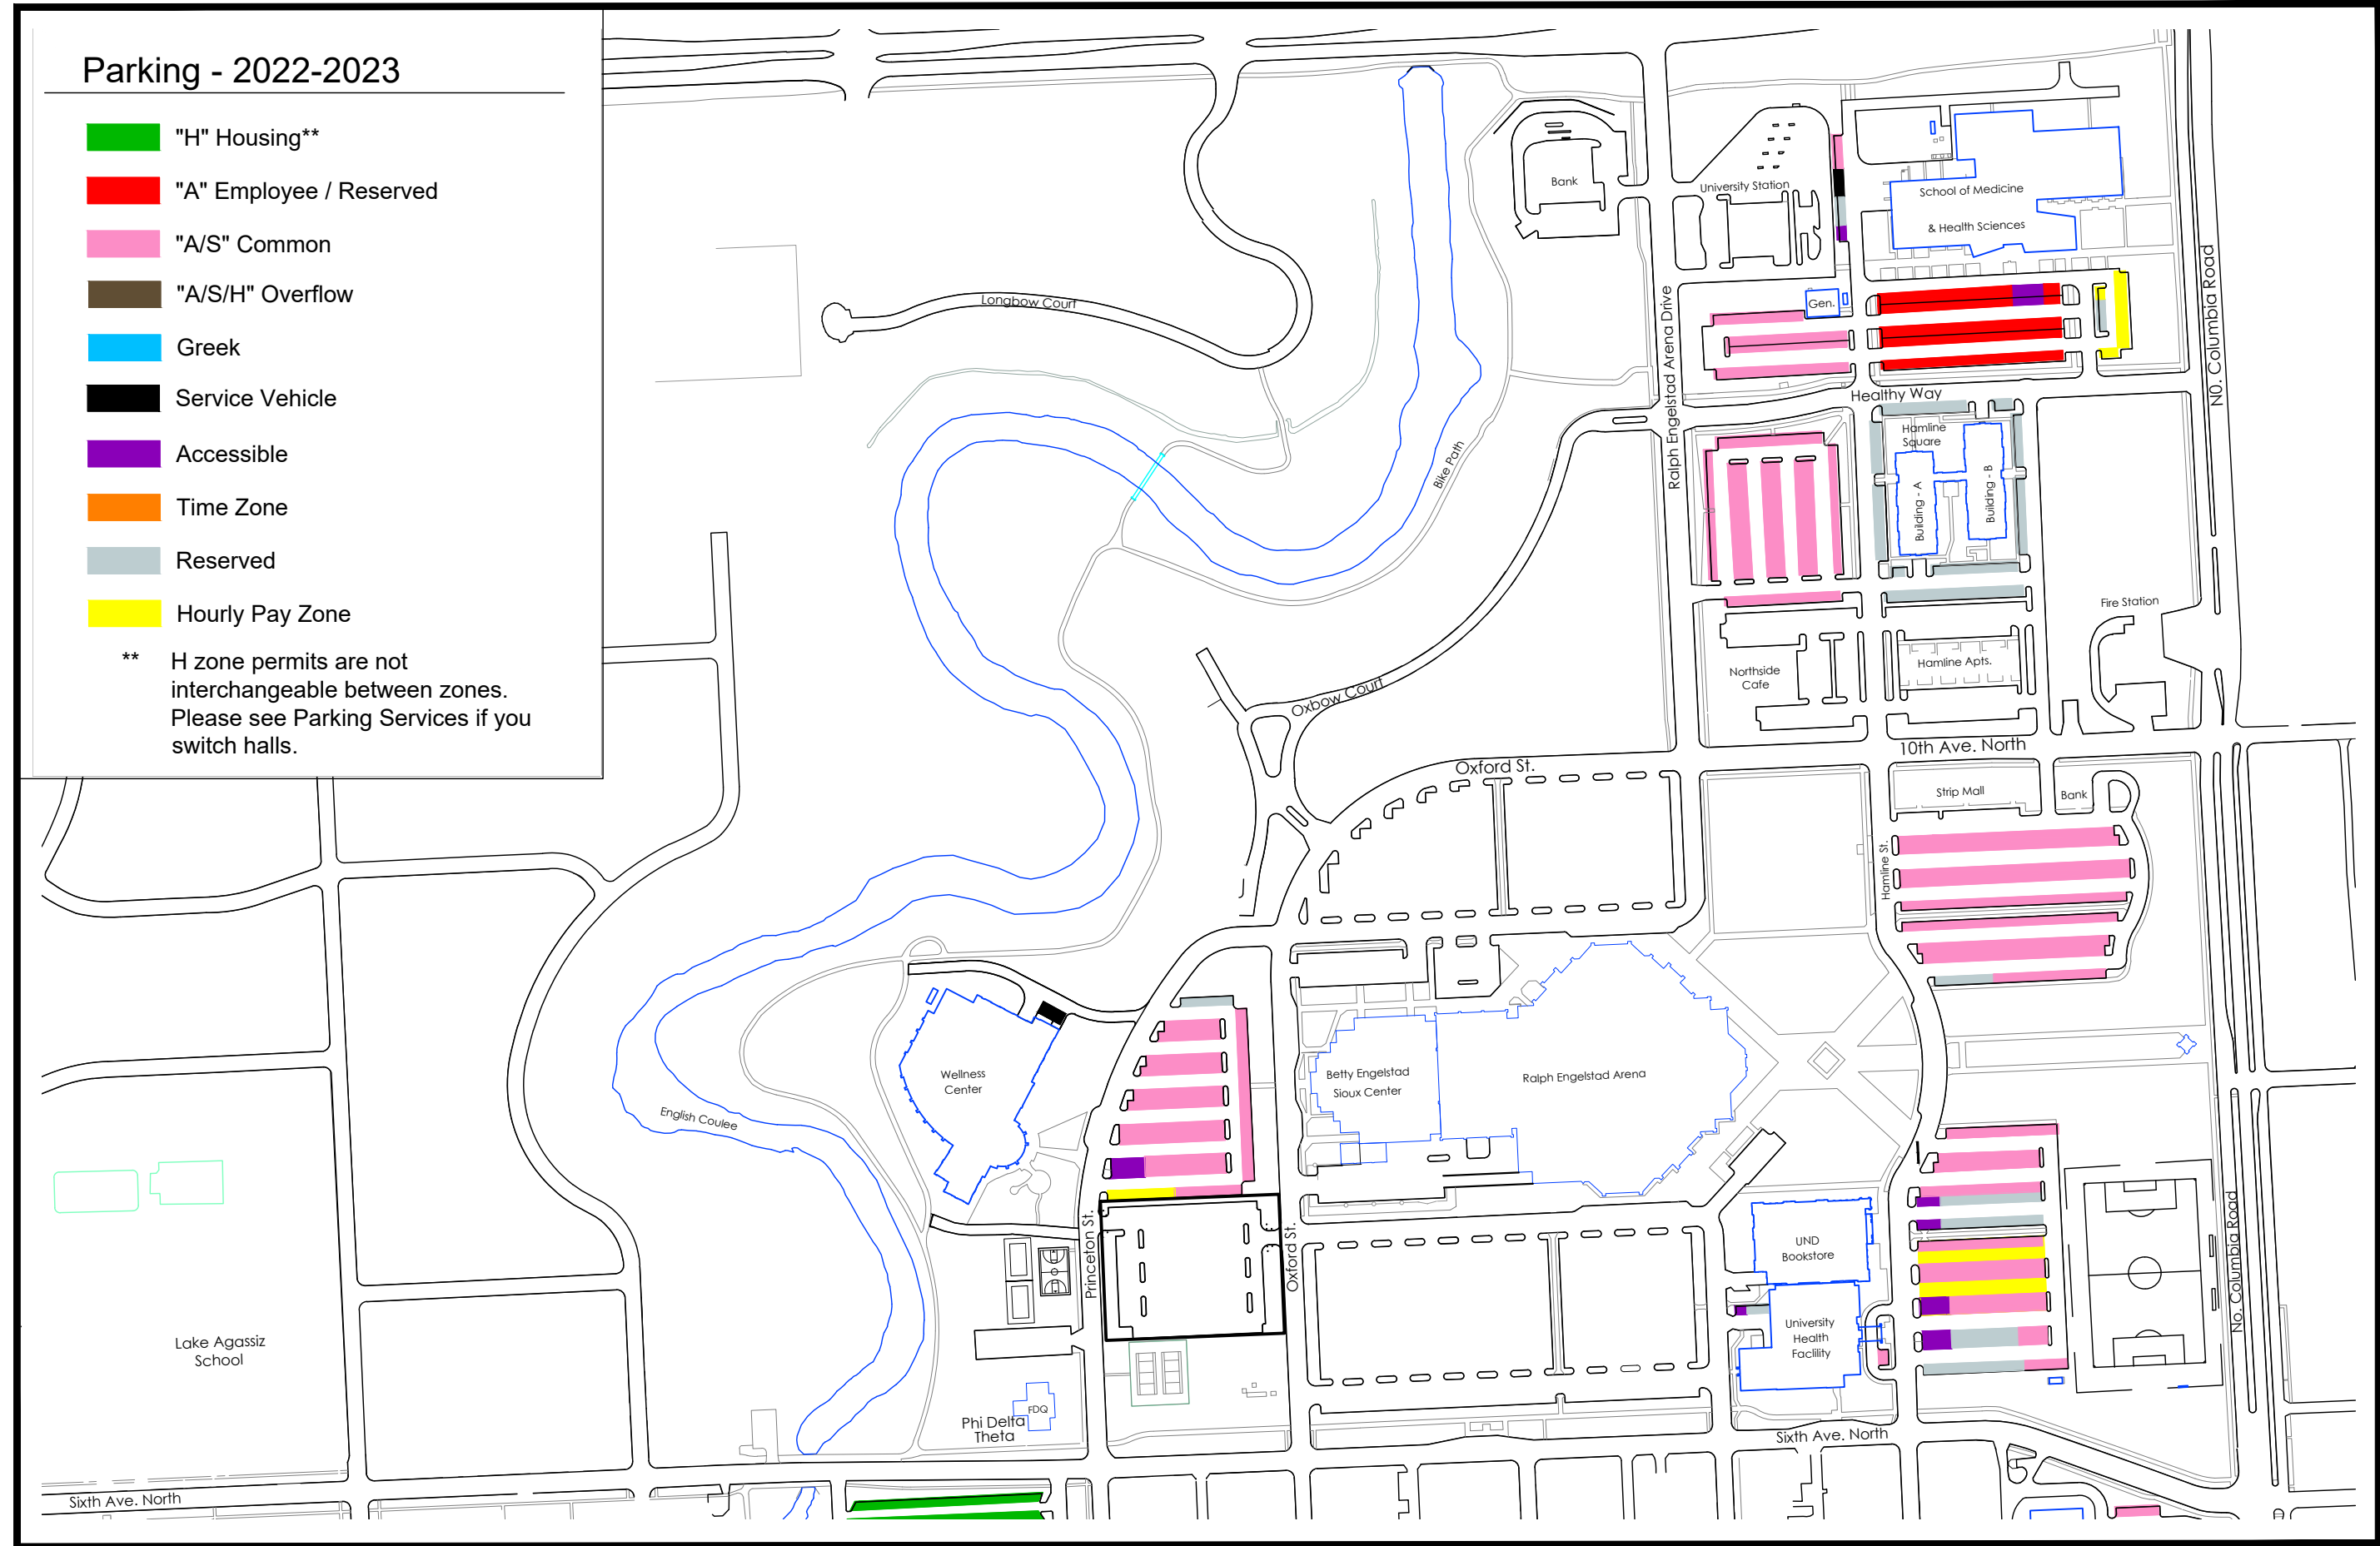

West Campus

Parking Map University of North Dakota Facilities Management

7/13/2022

Parking - 2022-2023

- "H" Housing**
- "A" Employee / Reserved
- "A/S" Common
- "A/S/H" Overflow
- Greek
- Service Vehicle
- Accessible
- Time Zone
- Reserved
- Hourly Pay Zone

** H zone permits are not interchangeable between zones. Please see Parking Services if you switch halls.

Parking - 2022-2023

- "H" Housing**
- "A" Employee / Reserved
- "A/S" Common
- "A/S/H" Overflow
- Greek
- Service Vehicle
- Accessible
- Time Zone
- Reserved
- Hourly Pay Zone

** H zone permits are not interchangeable between zones. Please see Parking Services if you switch halls.

Parking Map University of North Dakota Facilities Management

North Campus

7/13/2022

John D. Odegard
School of
Aerospace
Sciences
Airport Facilities