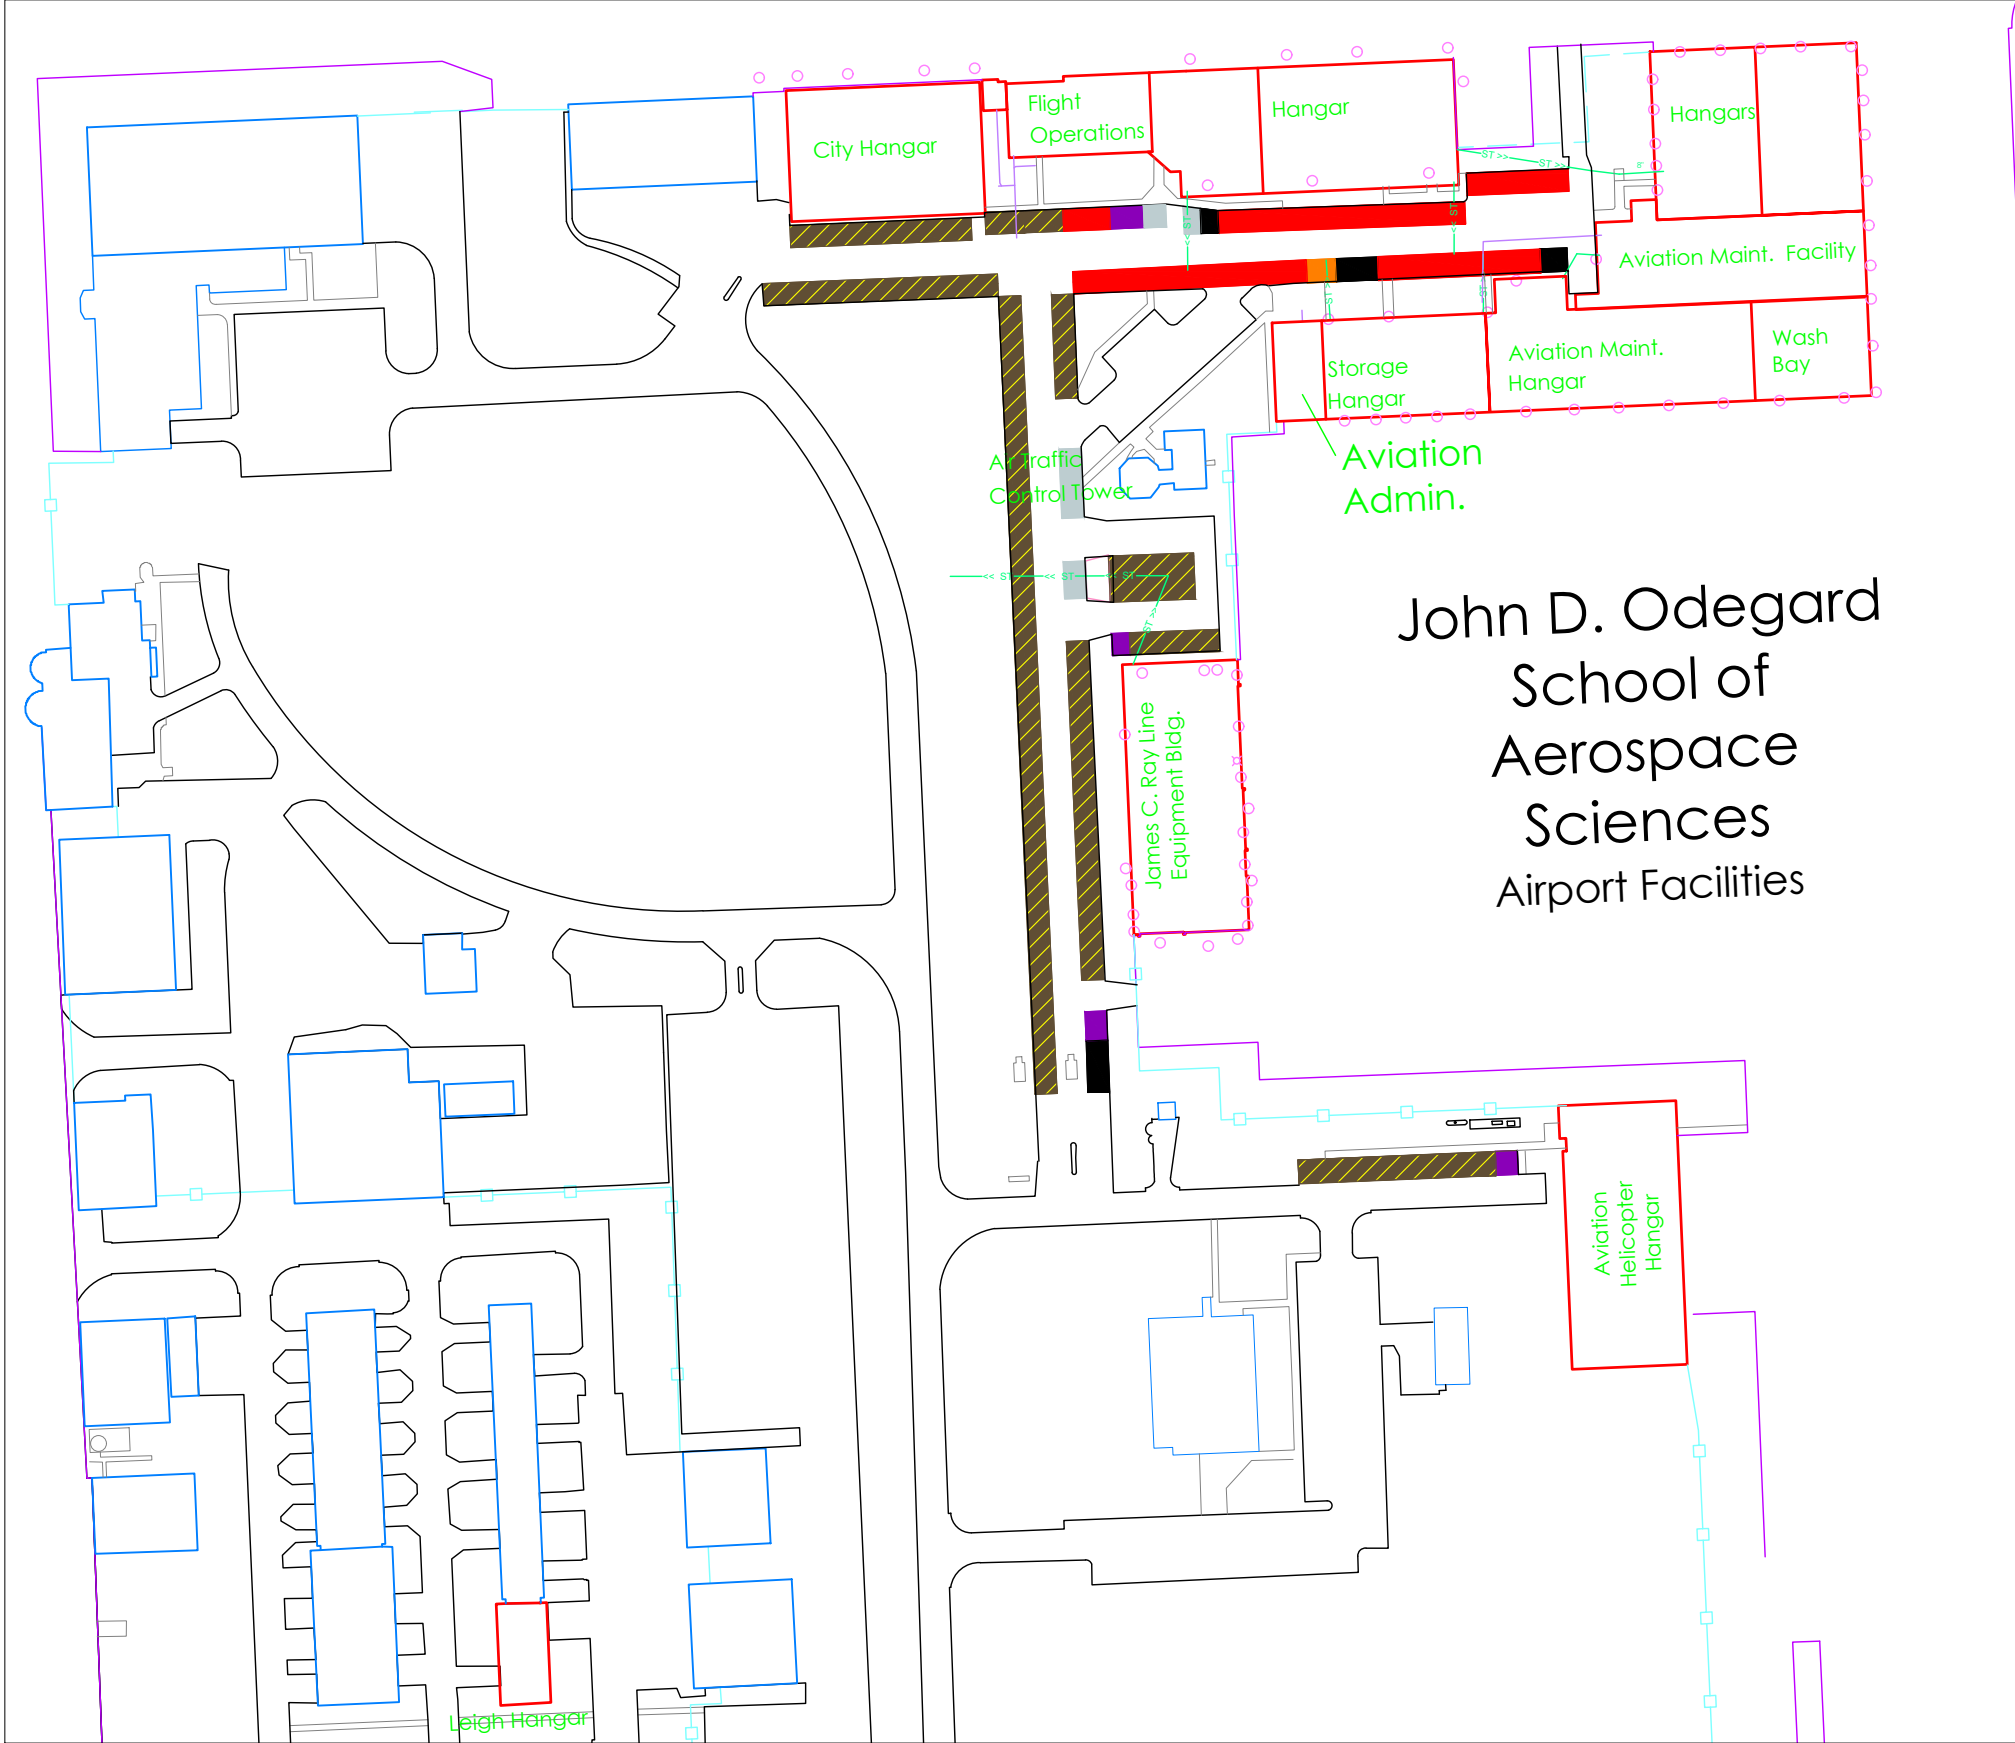

** H zone permits are not interchangeable between zones. Please see Parking Services if you switch halls.

Parking - 2022-2023

- "H" Housing**
- "A" Employee / Reserved
- "A/S" Common
- "A/S/H" Overflow
- Greek
- Service Vehicle
- Accessible
- Time Zone
- Reserved
- Hourly Pay Zone

** H zone permits are not interchangeable between zones. Please see Parking Services if you switch halls.

Parking Map University of North Dakota Facilities Management

North Campus

7/13/2022

John D. Odegard
School of
Aerospace
Sciences
Airport Facilities