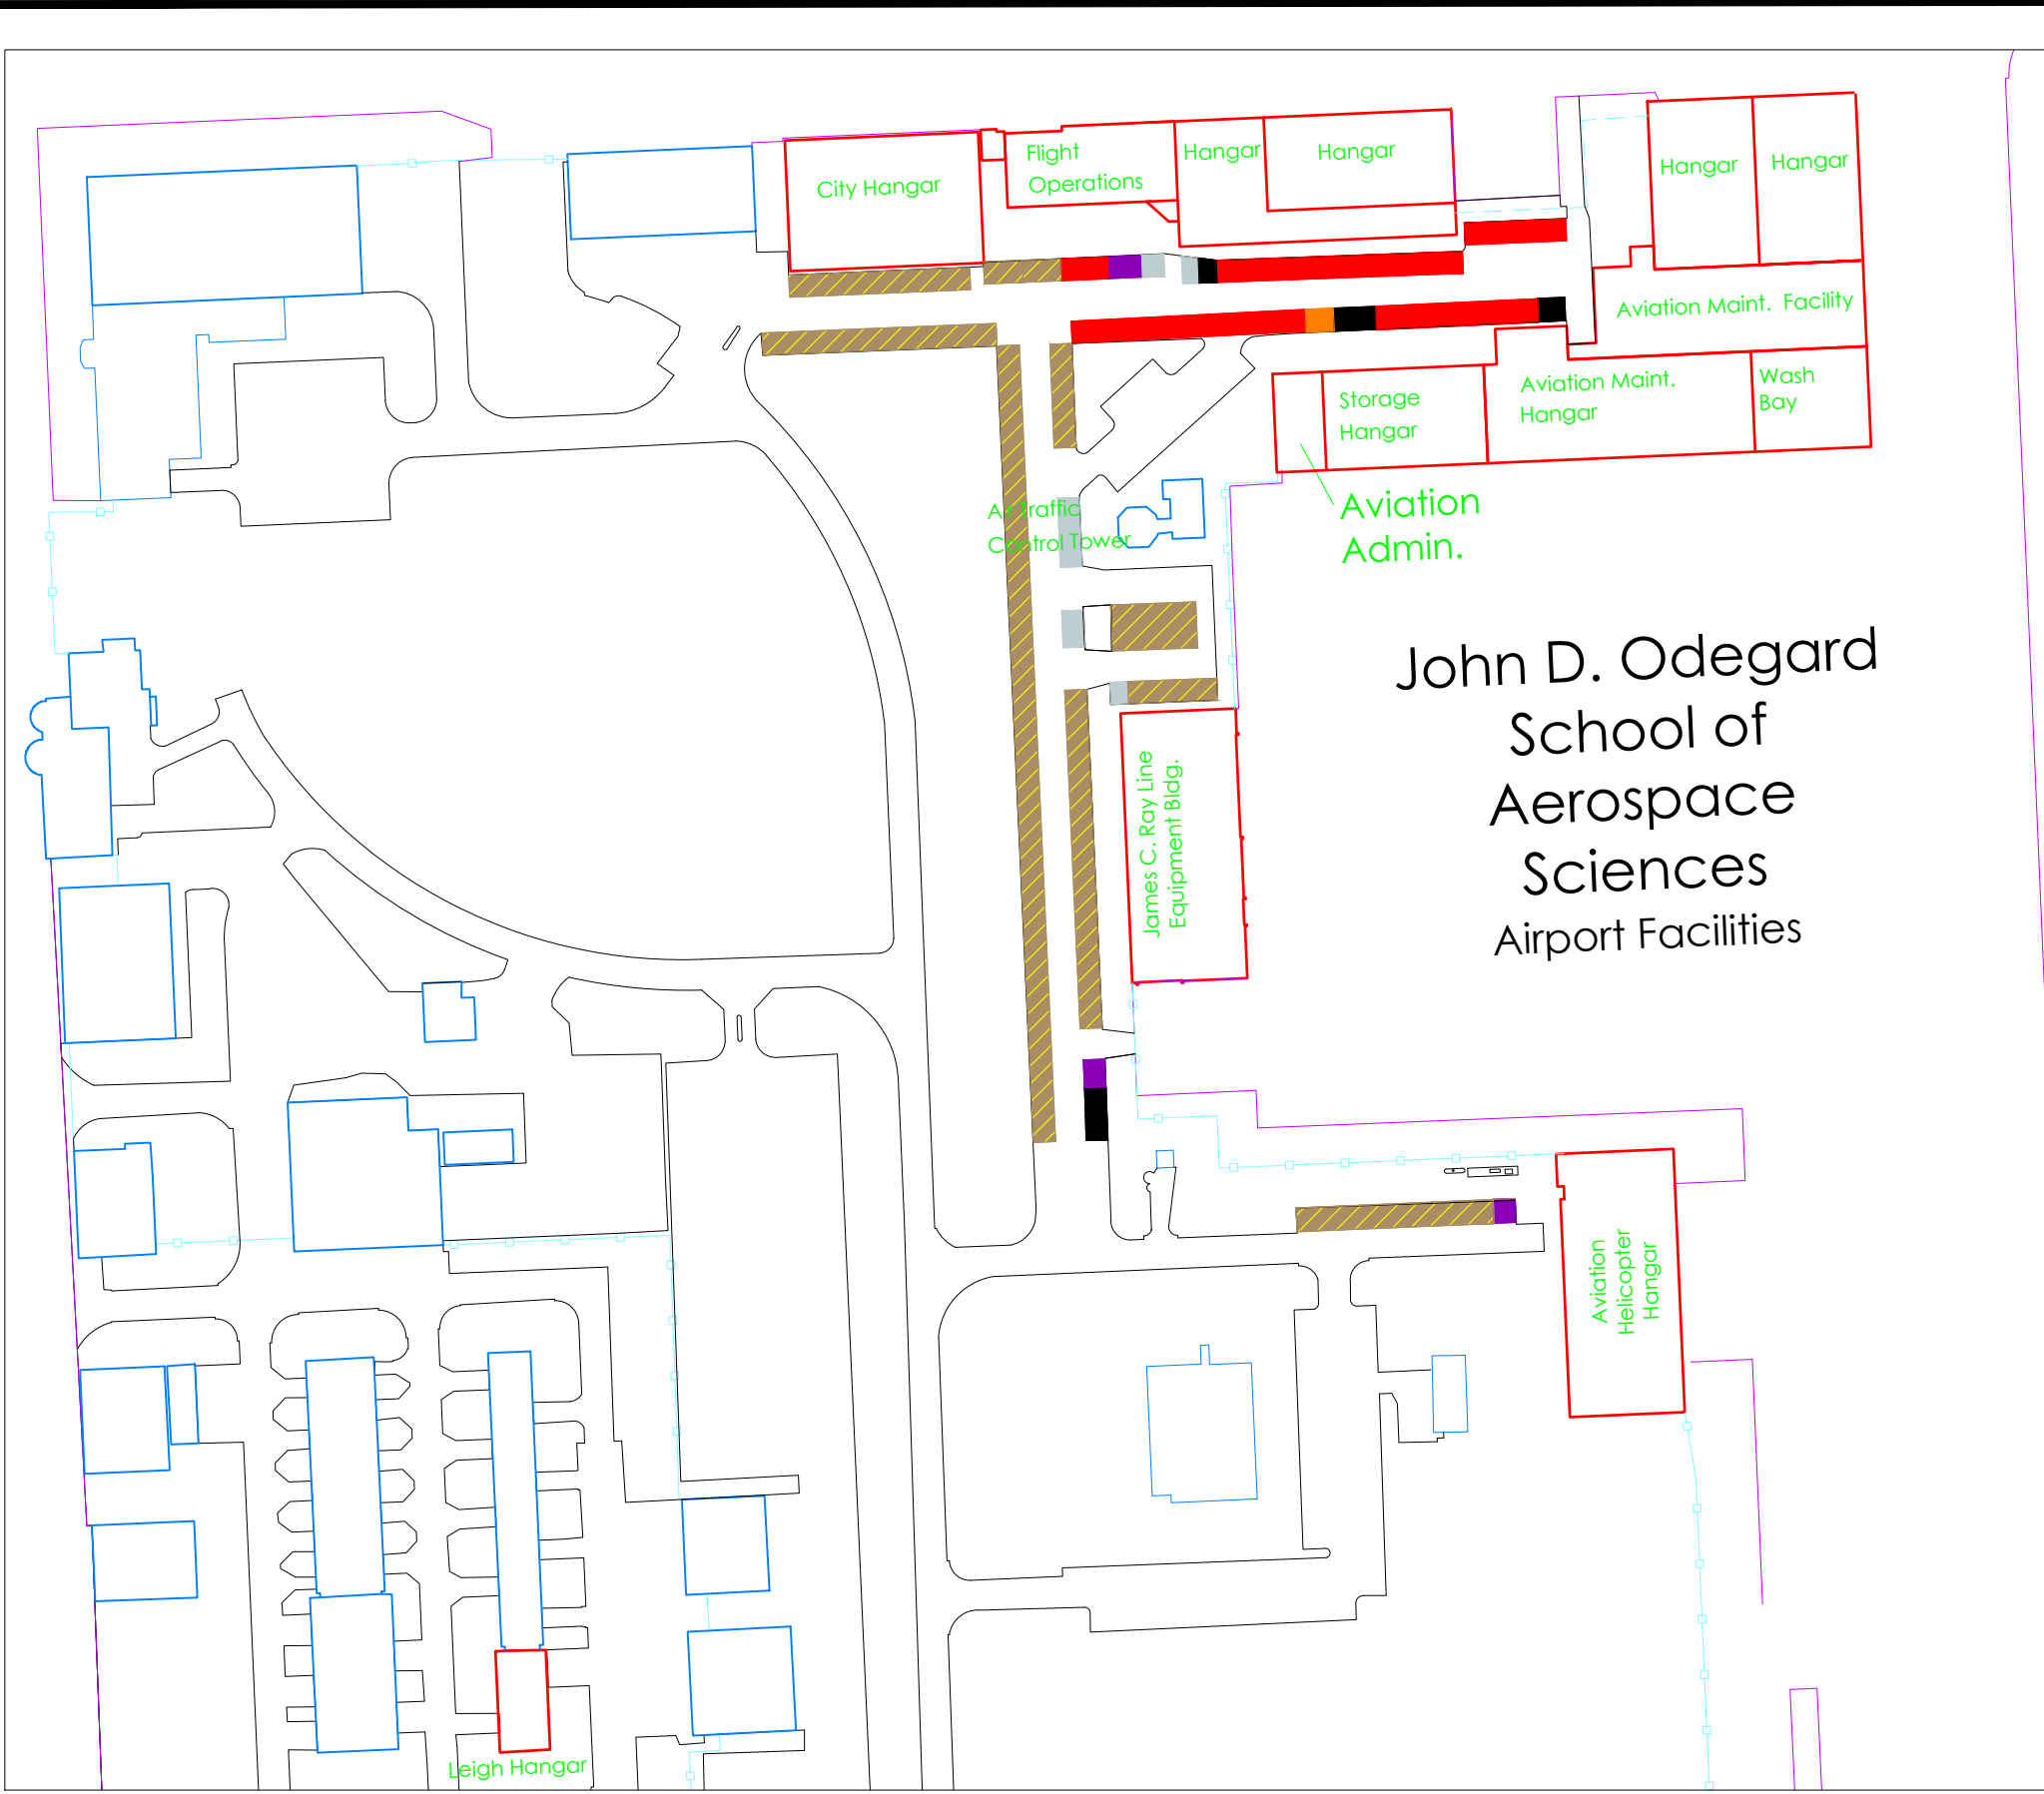

# Parking - 2023-2024

- Housing\*\*
- "A" Employee / Reserved
- "A/S" Common
- "A/S/H"
- Greek
- Service Vehicle
- Accessible
- Time Zone
- Reserved
- Hourly Pay Zone

\*\* Housing zone permits are not interchangeable between zones.

## North Campus Parking Map

University of North Dakota  
Facilities Management

9/19/2023

Parking - 2023-2024

- "A" Employee / Reserved
- "A/S/H" Overflow / Hourly Pay Zone
- Service Vehicle
- Accessible
- Time Zone
- Reserved