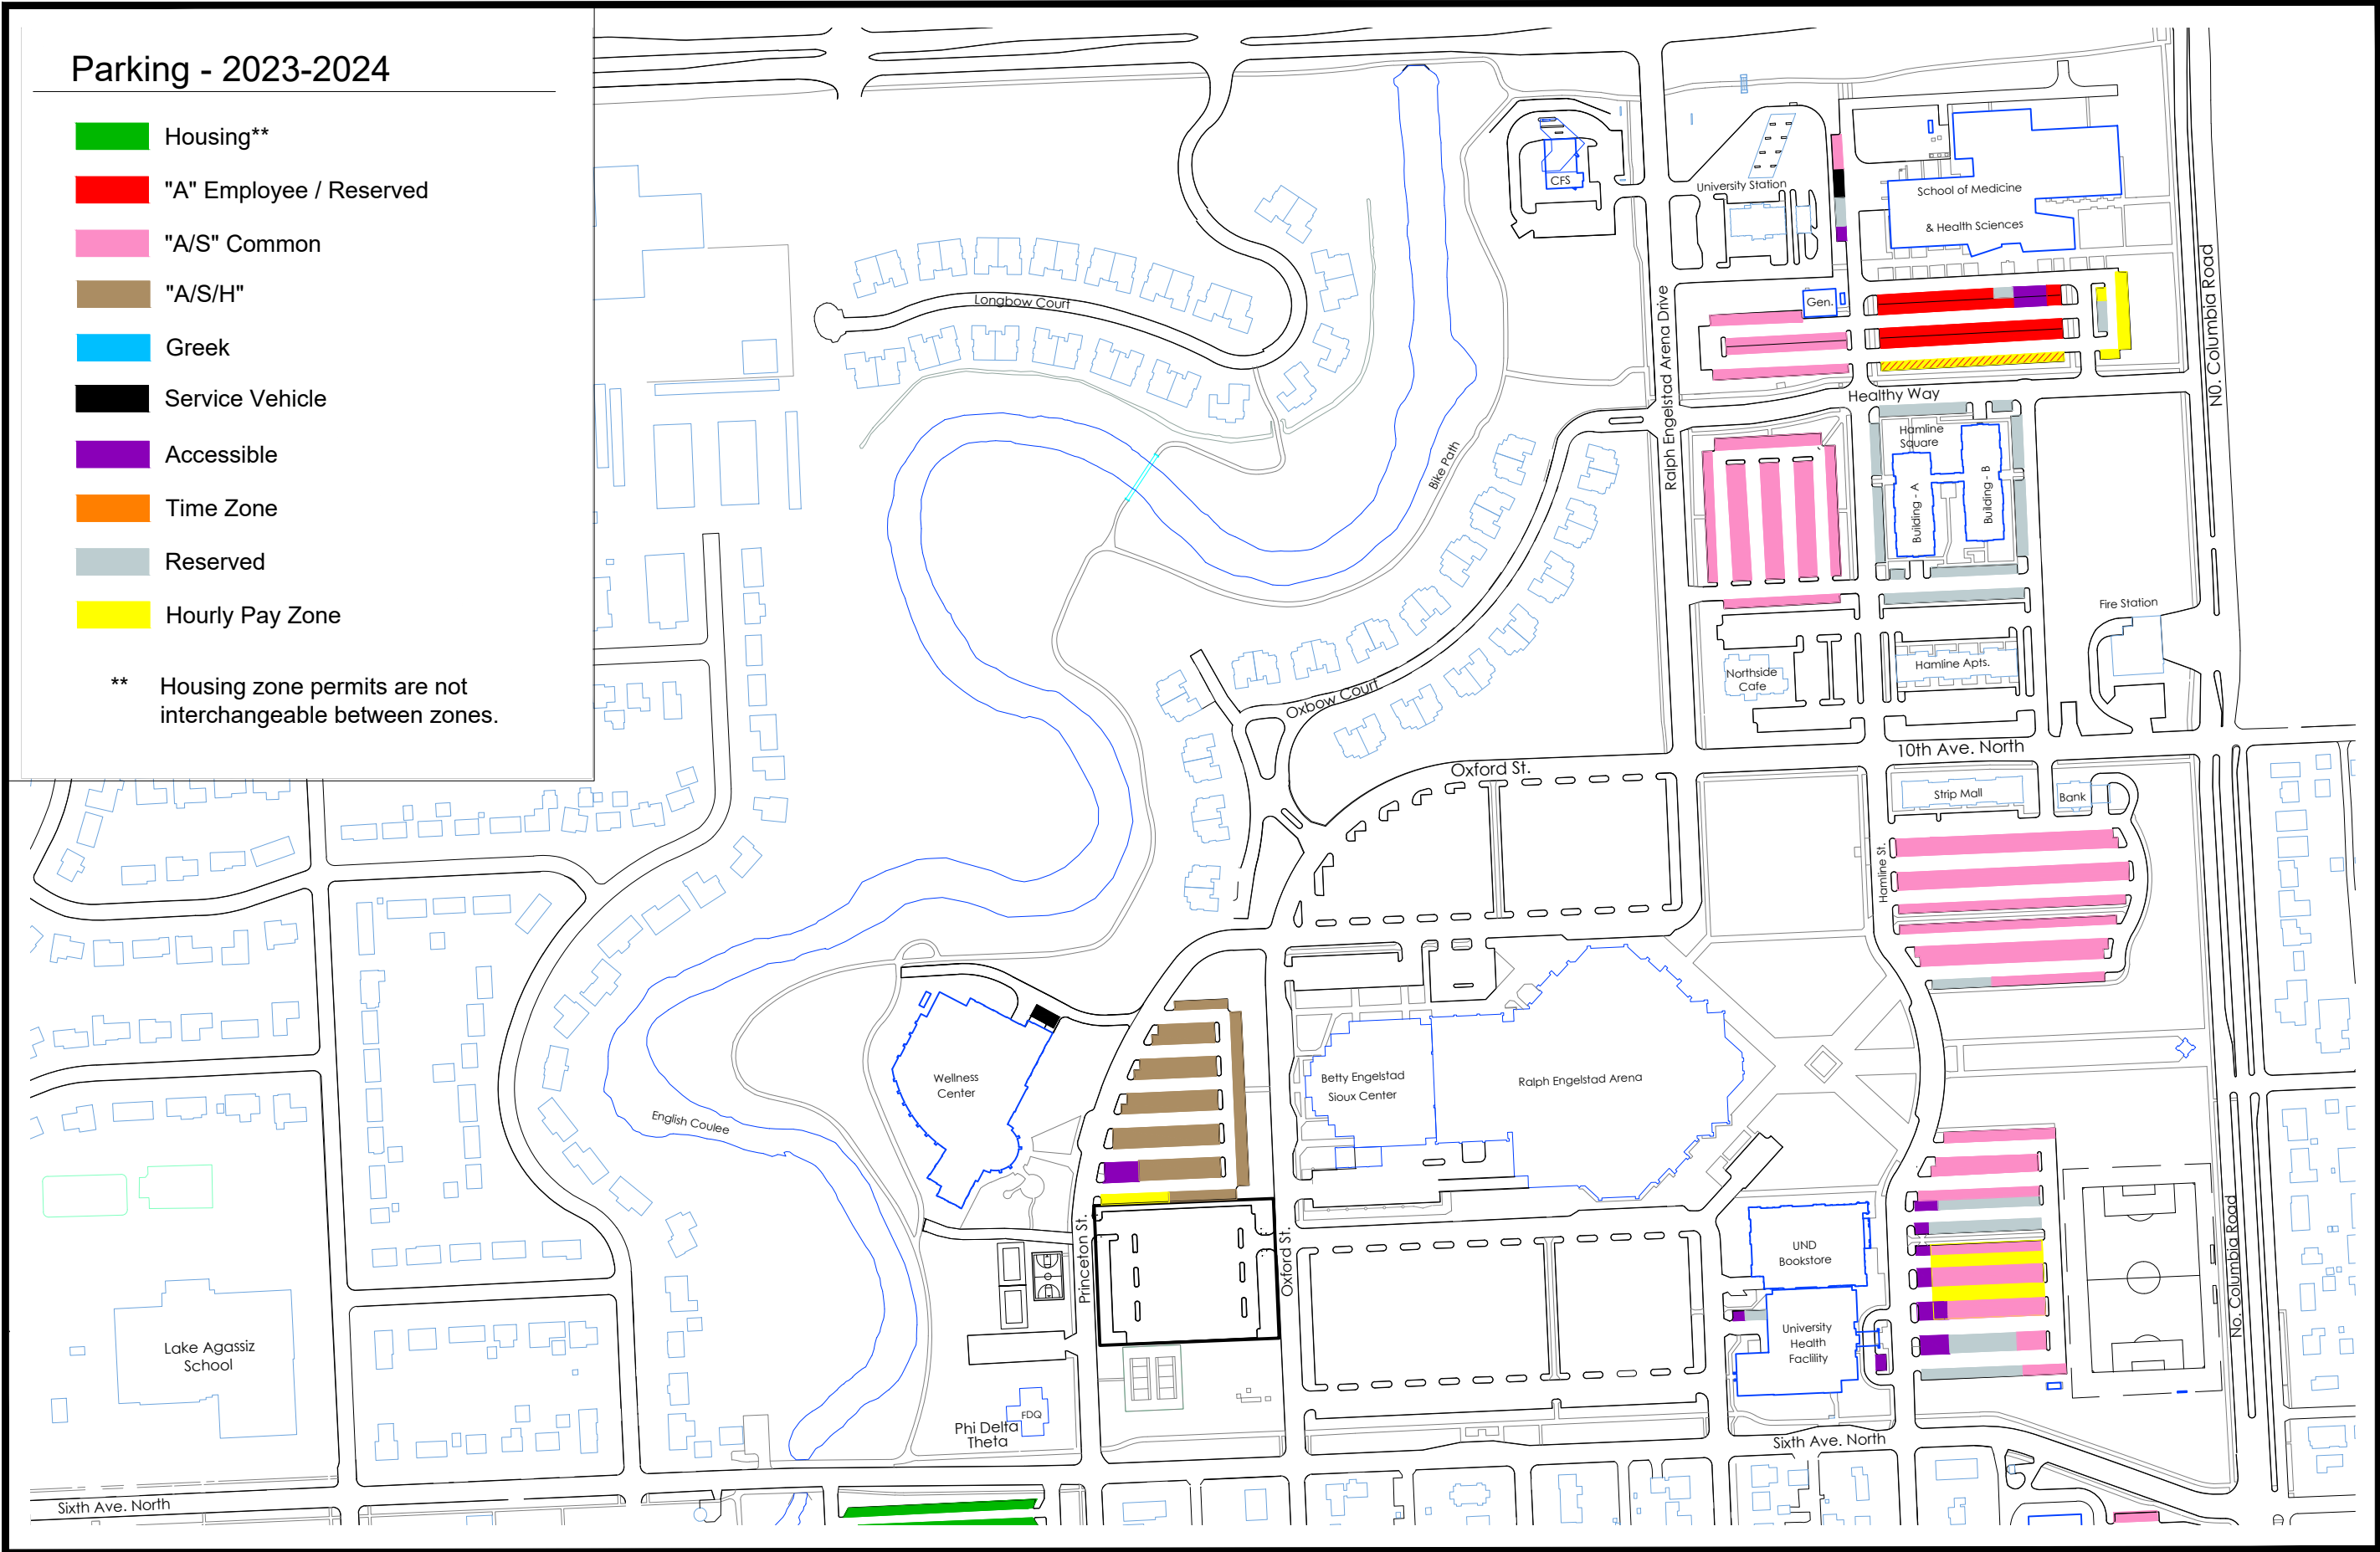

## North Campus Parking Map

University of North Dakota  
Facilities Management

9/19/2023

Parking - 2023-2024

- "A" Employee / Reserved
- "A/S/H" Overflow / Hourly Pay Zone
- Service Vehicle
- Accessible
- Time Zone
- Reserved