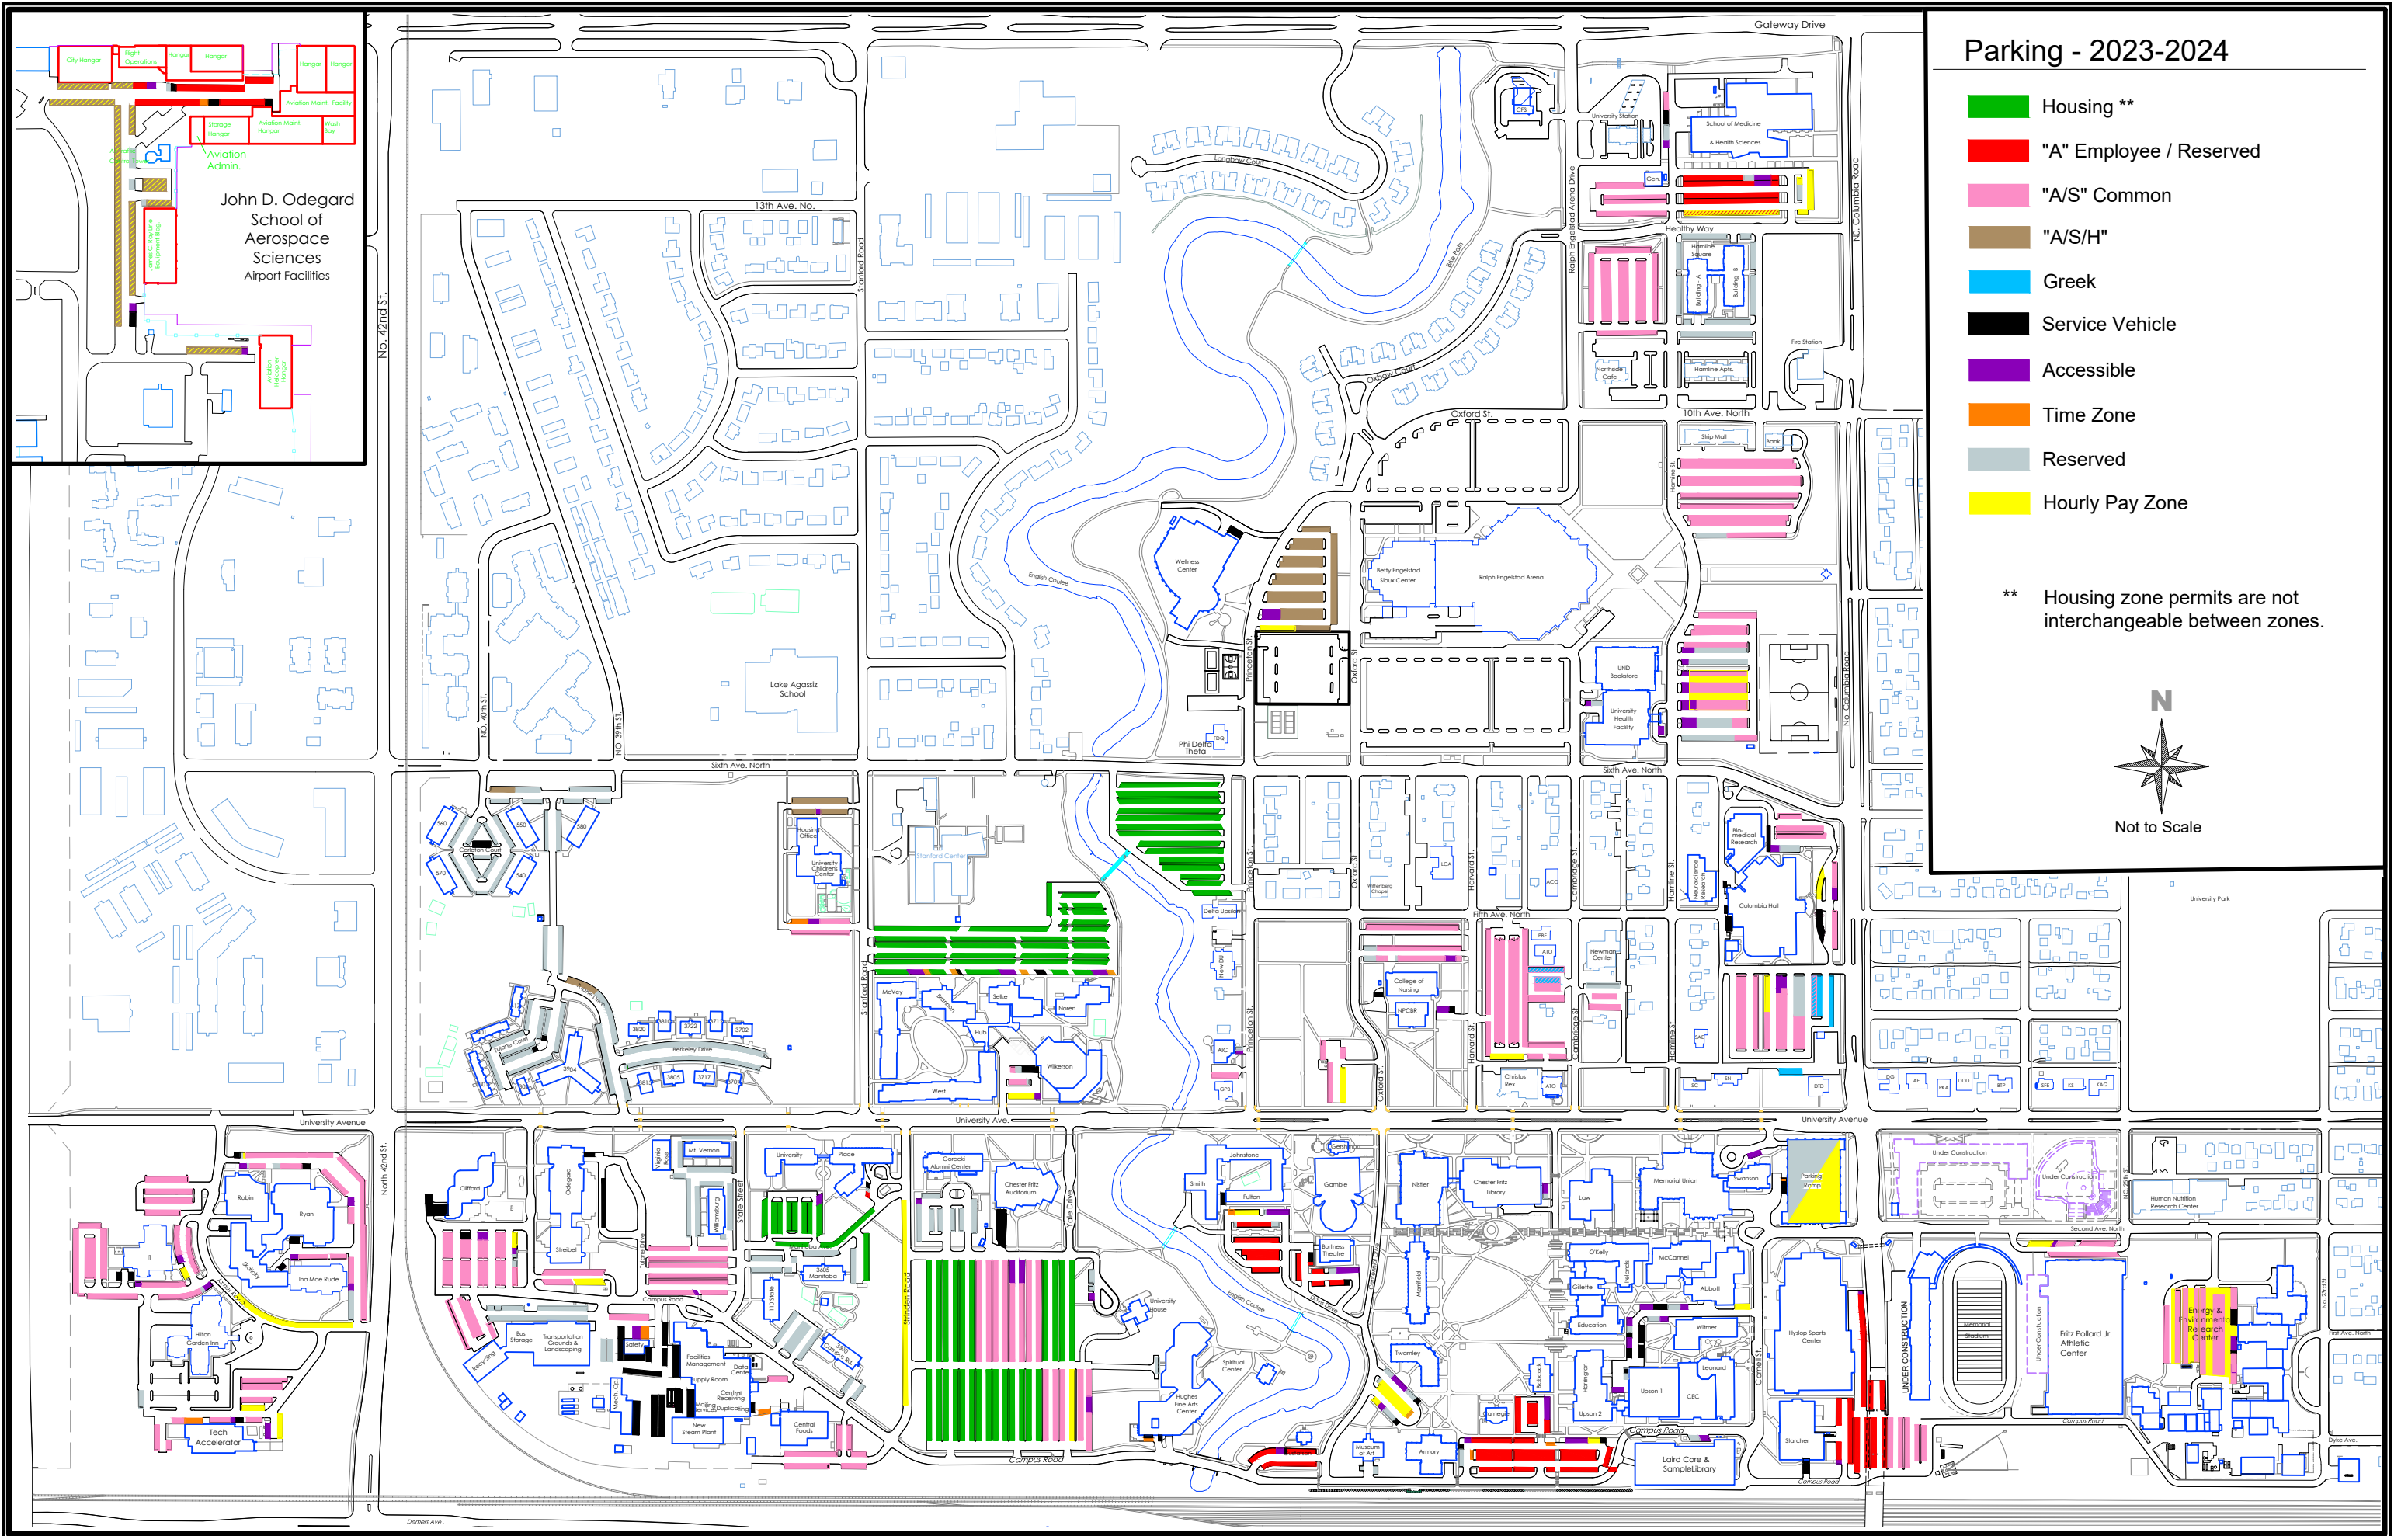

** Housing zone permits are not interchangeable between zones.

Parking Map University of North Dakota Facilities Management

North Campus

9/19/2023

Parking - 2023-2024

- "A" Employee / Reserved
- "A/S/H" Overflow / Hourly Pay Zone
- Service Vehicle
- Accessible
- Time Zone
- Reserved

John D. Odegard School of Aerospace Sciences Airport Facilities

- City Hangar
- High Clearances
- Hangar
- Hangar
- Aviation Maint. Facility
- Storage Hangar
- Aviation Maint. Hangar
- Wash Bay
- Aviation Admin.
- Aviation Hangar
- Aviation Hangar