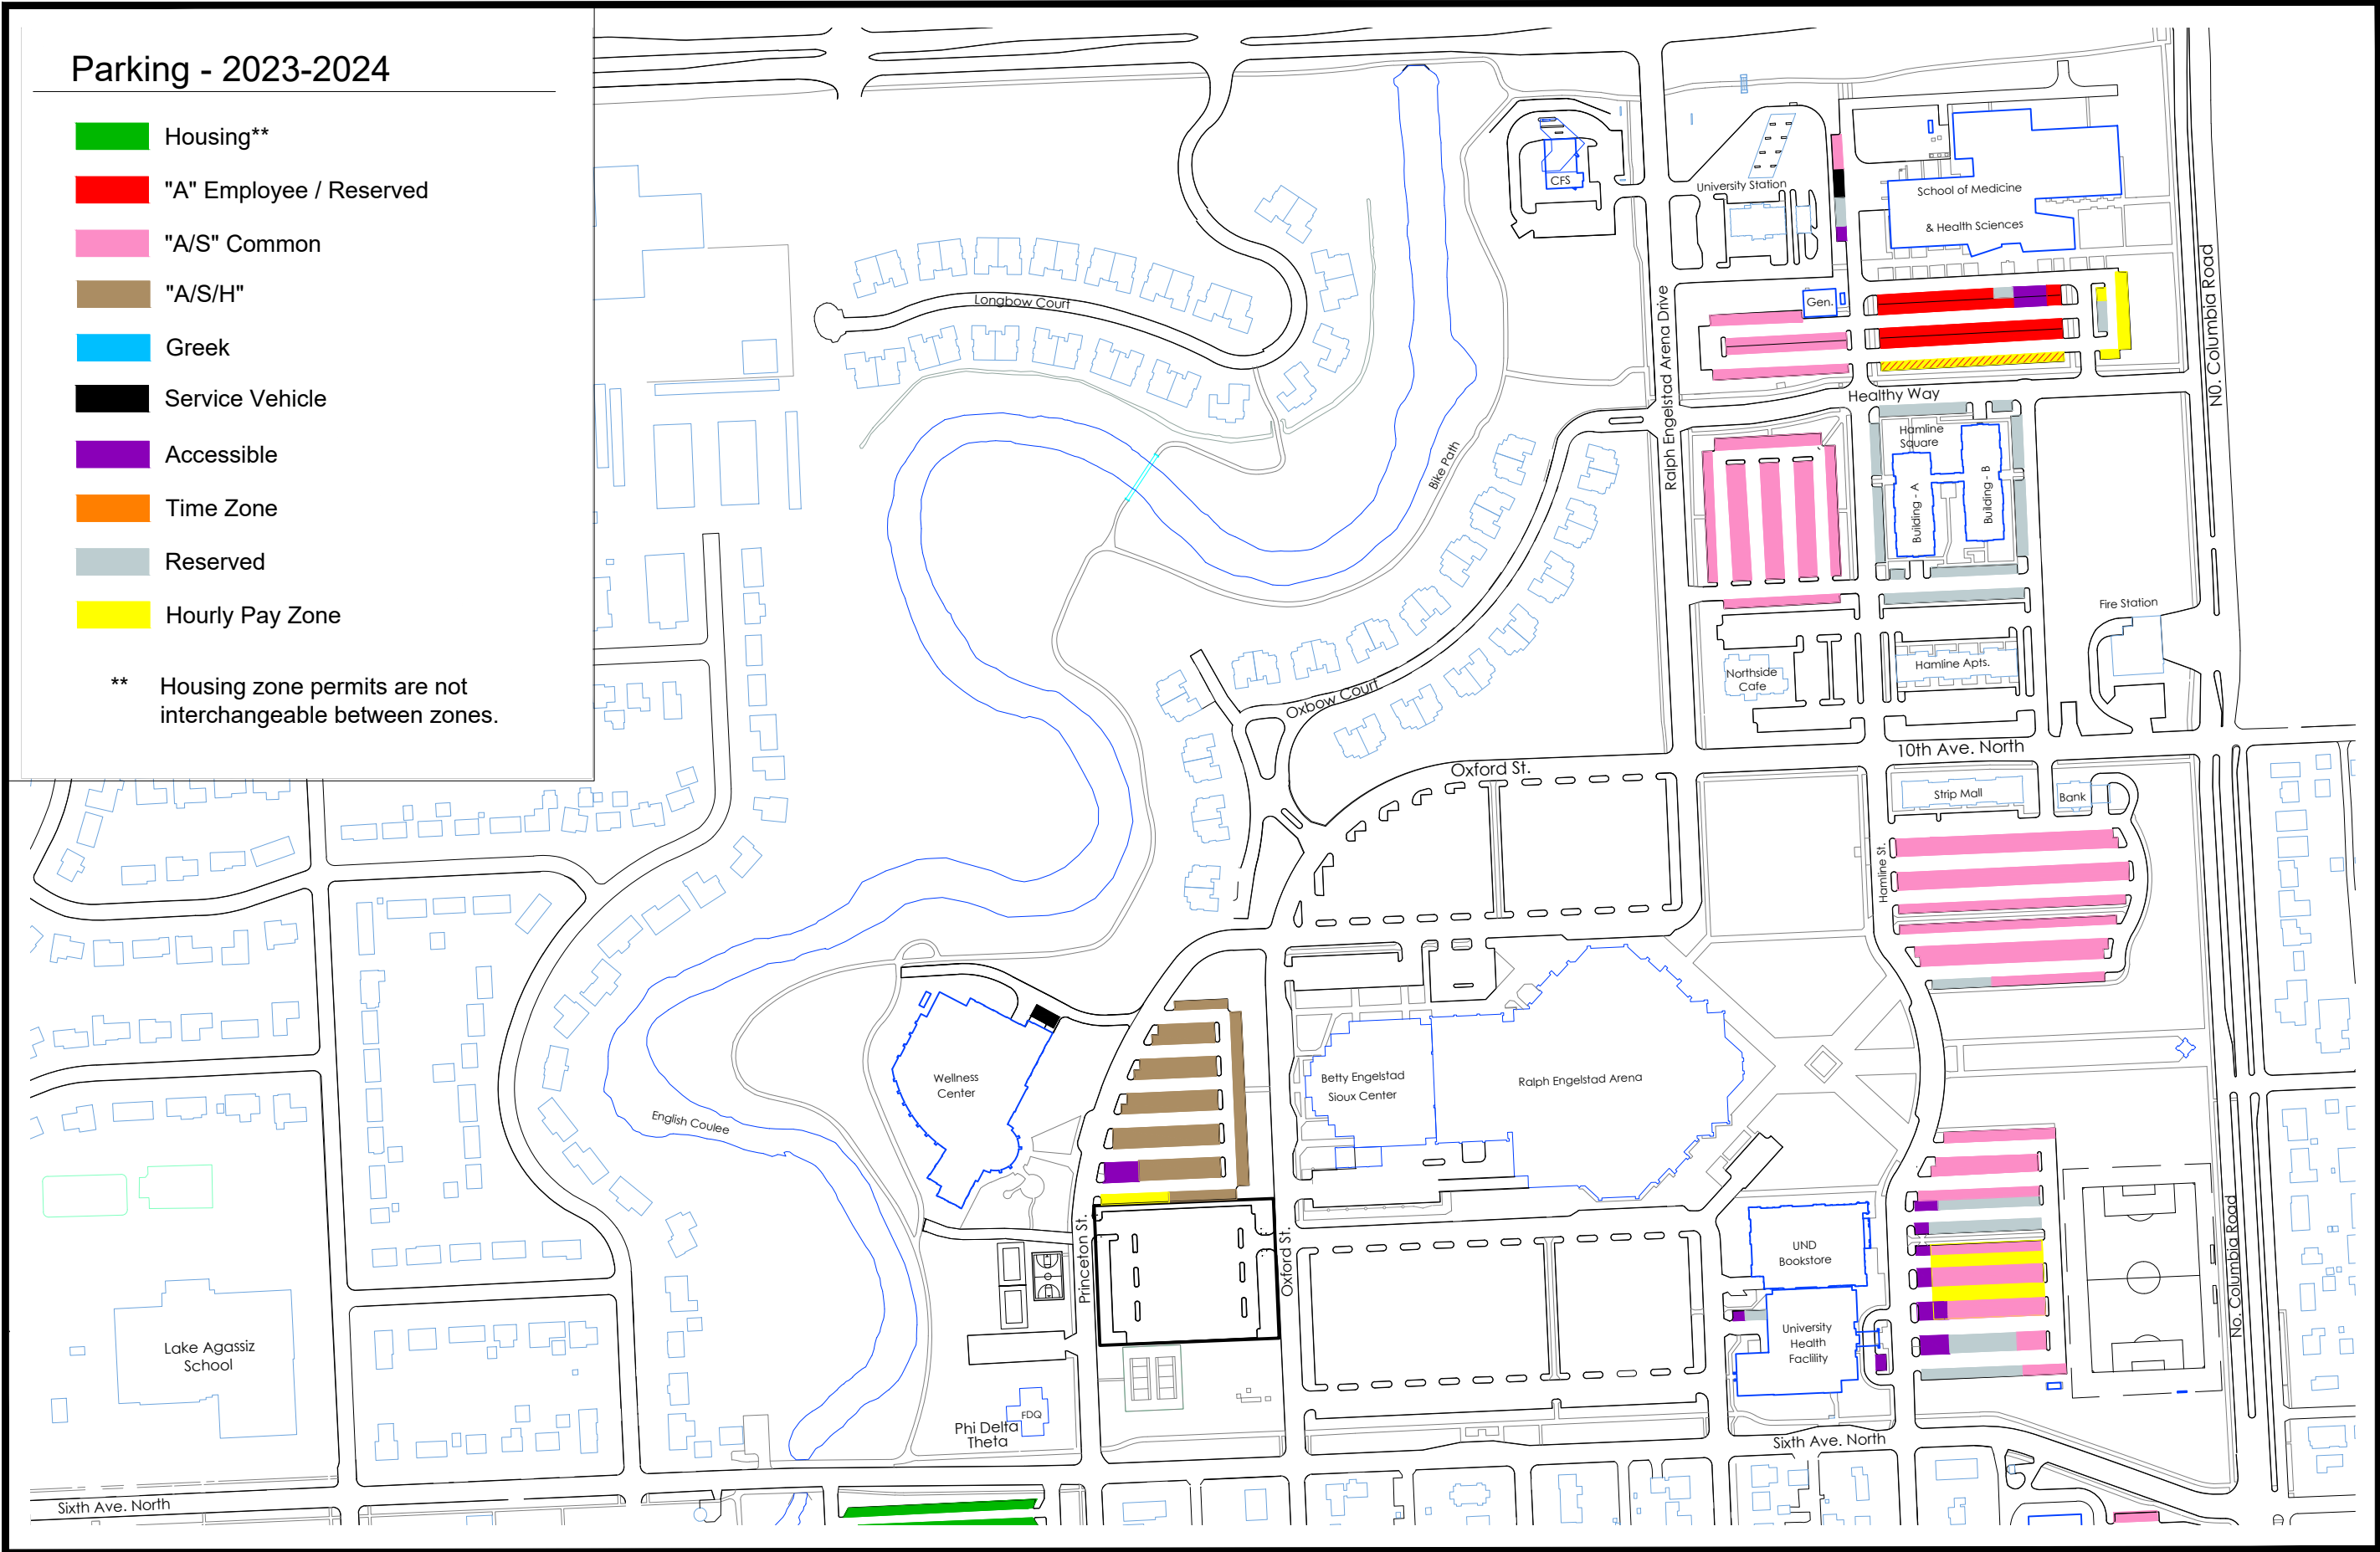

East Campus

Parking Map
University of North Dakota
Facilities Management

9/19/2023

Parking - 2023-2024

- Housing**
- "A" Employee / Reserved
- "A/S" Common
- "A/S/H"
- Greek
- Service Vehicle
- Accessible
- Time Zone
- Reserved
- Hourly Pay Zone

** Housing zone permits are not interchangeable between zones.

Parking Map University of North Dakota Facilities Management

North Campus

9/19/2023

Parking - 2023-2024

- "A" Employee / Reserved
- "A/S/H" Overflow / Hourly Pay Zone
- Service Vehicle
- Accessible
- Time Zone
- Reserved