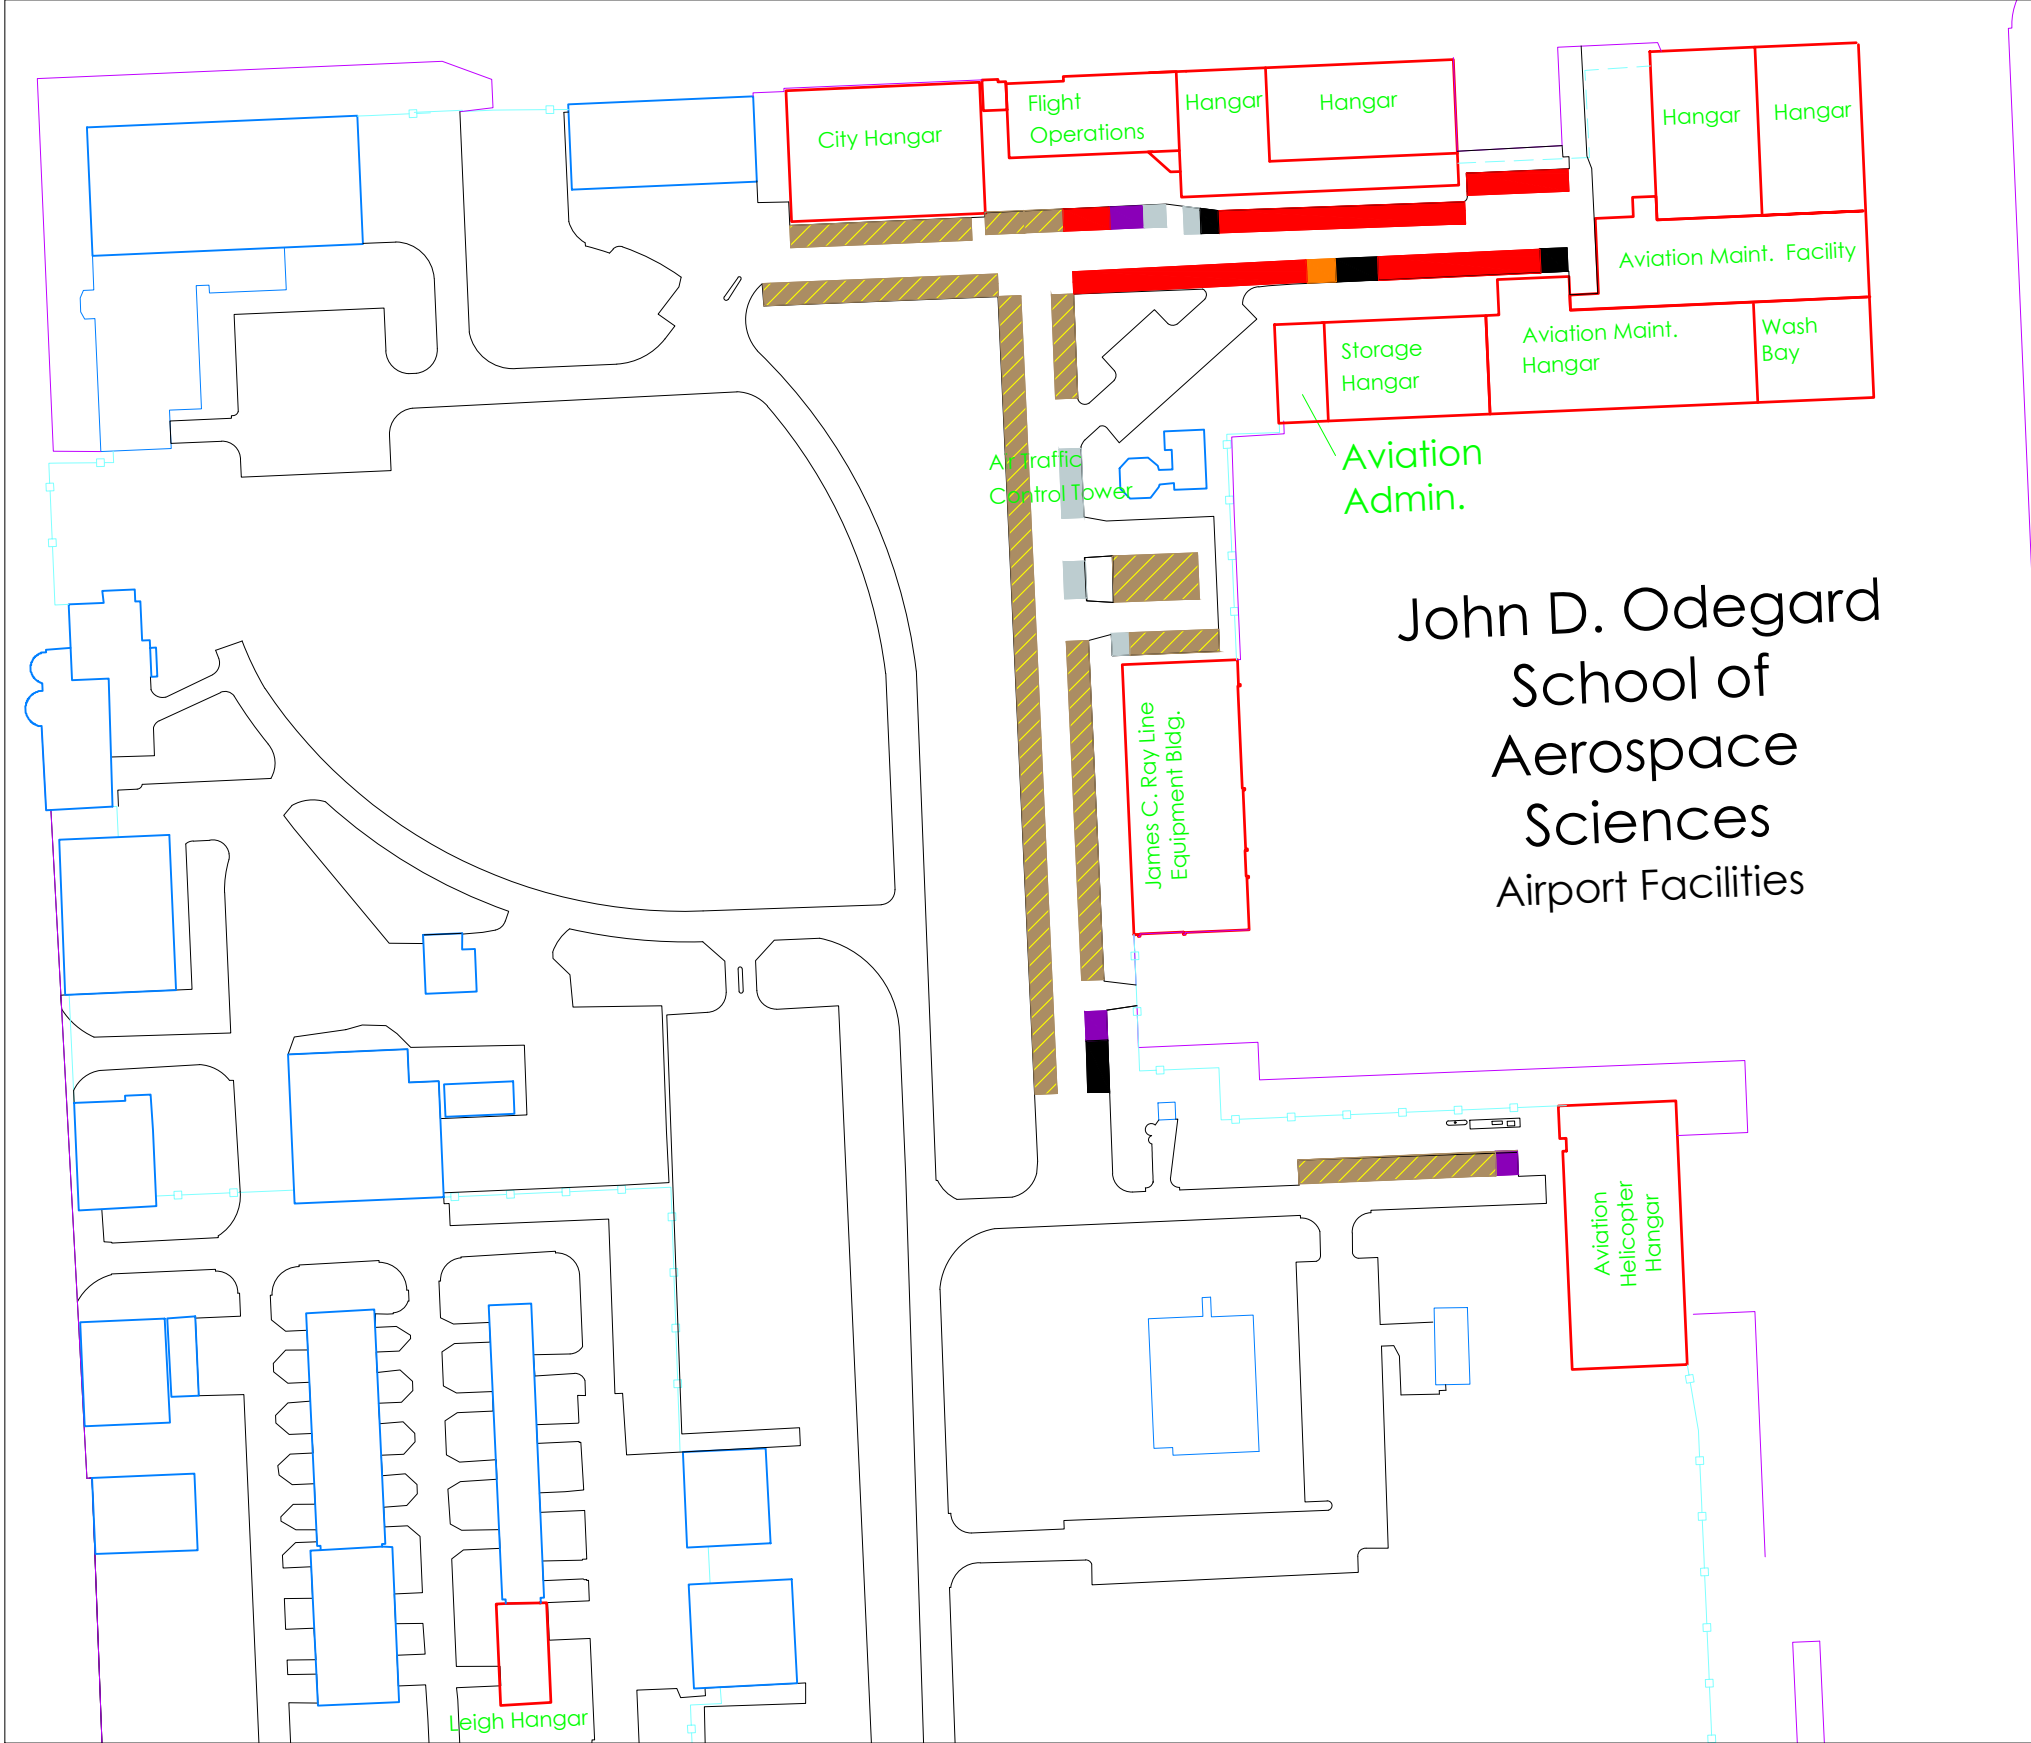

East Campus

Parking Map
University of North Dakota
Facilities Management

9/19/2023

Parking - 2023-2024

- Housing**
- "A" Employee / Reserved
- "A/S" Common
- "A/S/H"
- Greek
- Service Vehicle
- Accessible
- Time Zone
- Reserved
- Hourly Pay Zone

** Housing zone permits are not interchangeable between zones.

Parking Map University of North Dakota Facilities Management

North Campus

9/19/2023

Parking - 2023-2024

- "A" Employee / Reserved
- "A/S/H" Overflow / Hourly Pay Zone
- Service Vehicle
- Accessible
- Time Zone
- Reserved

John D. Odegard School of Aerospace Sciences Airport Facilities

- City Hangar
- High Clearances
- Hangar
- Hangar
- Aviation Maint. Facility
- Storage Hangar
- Aviation Maint. Hangar
- Wash Bay
- Aviation Admin.
- Aviation Hangar
- Aviation Hangar