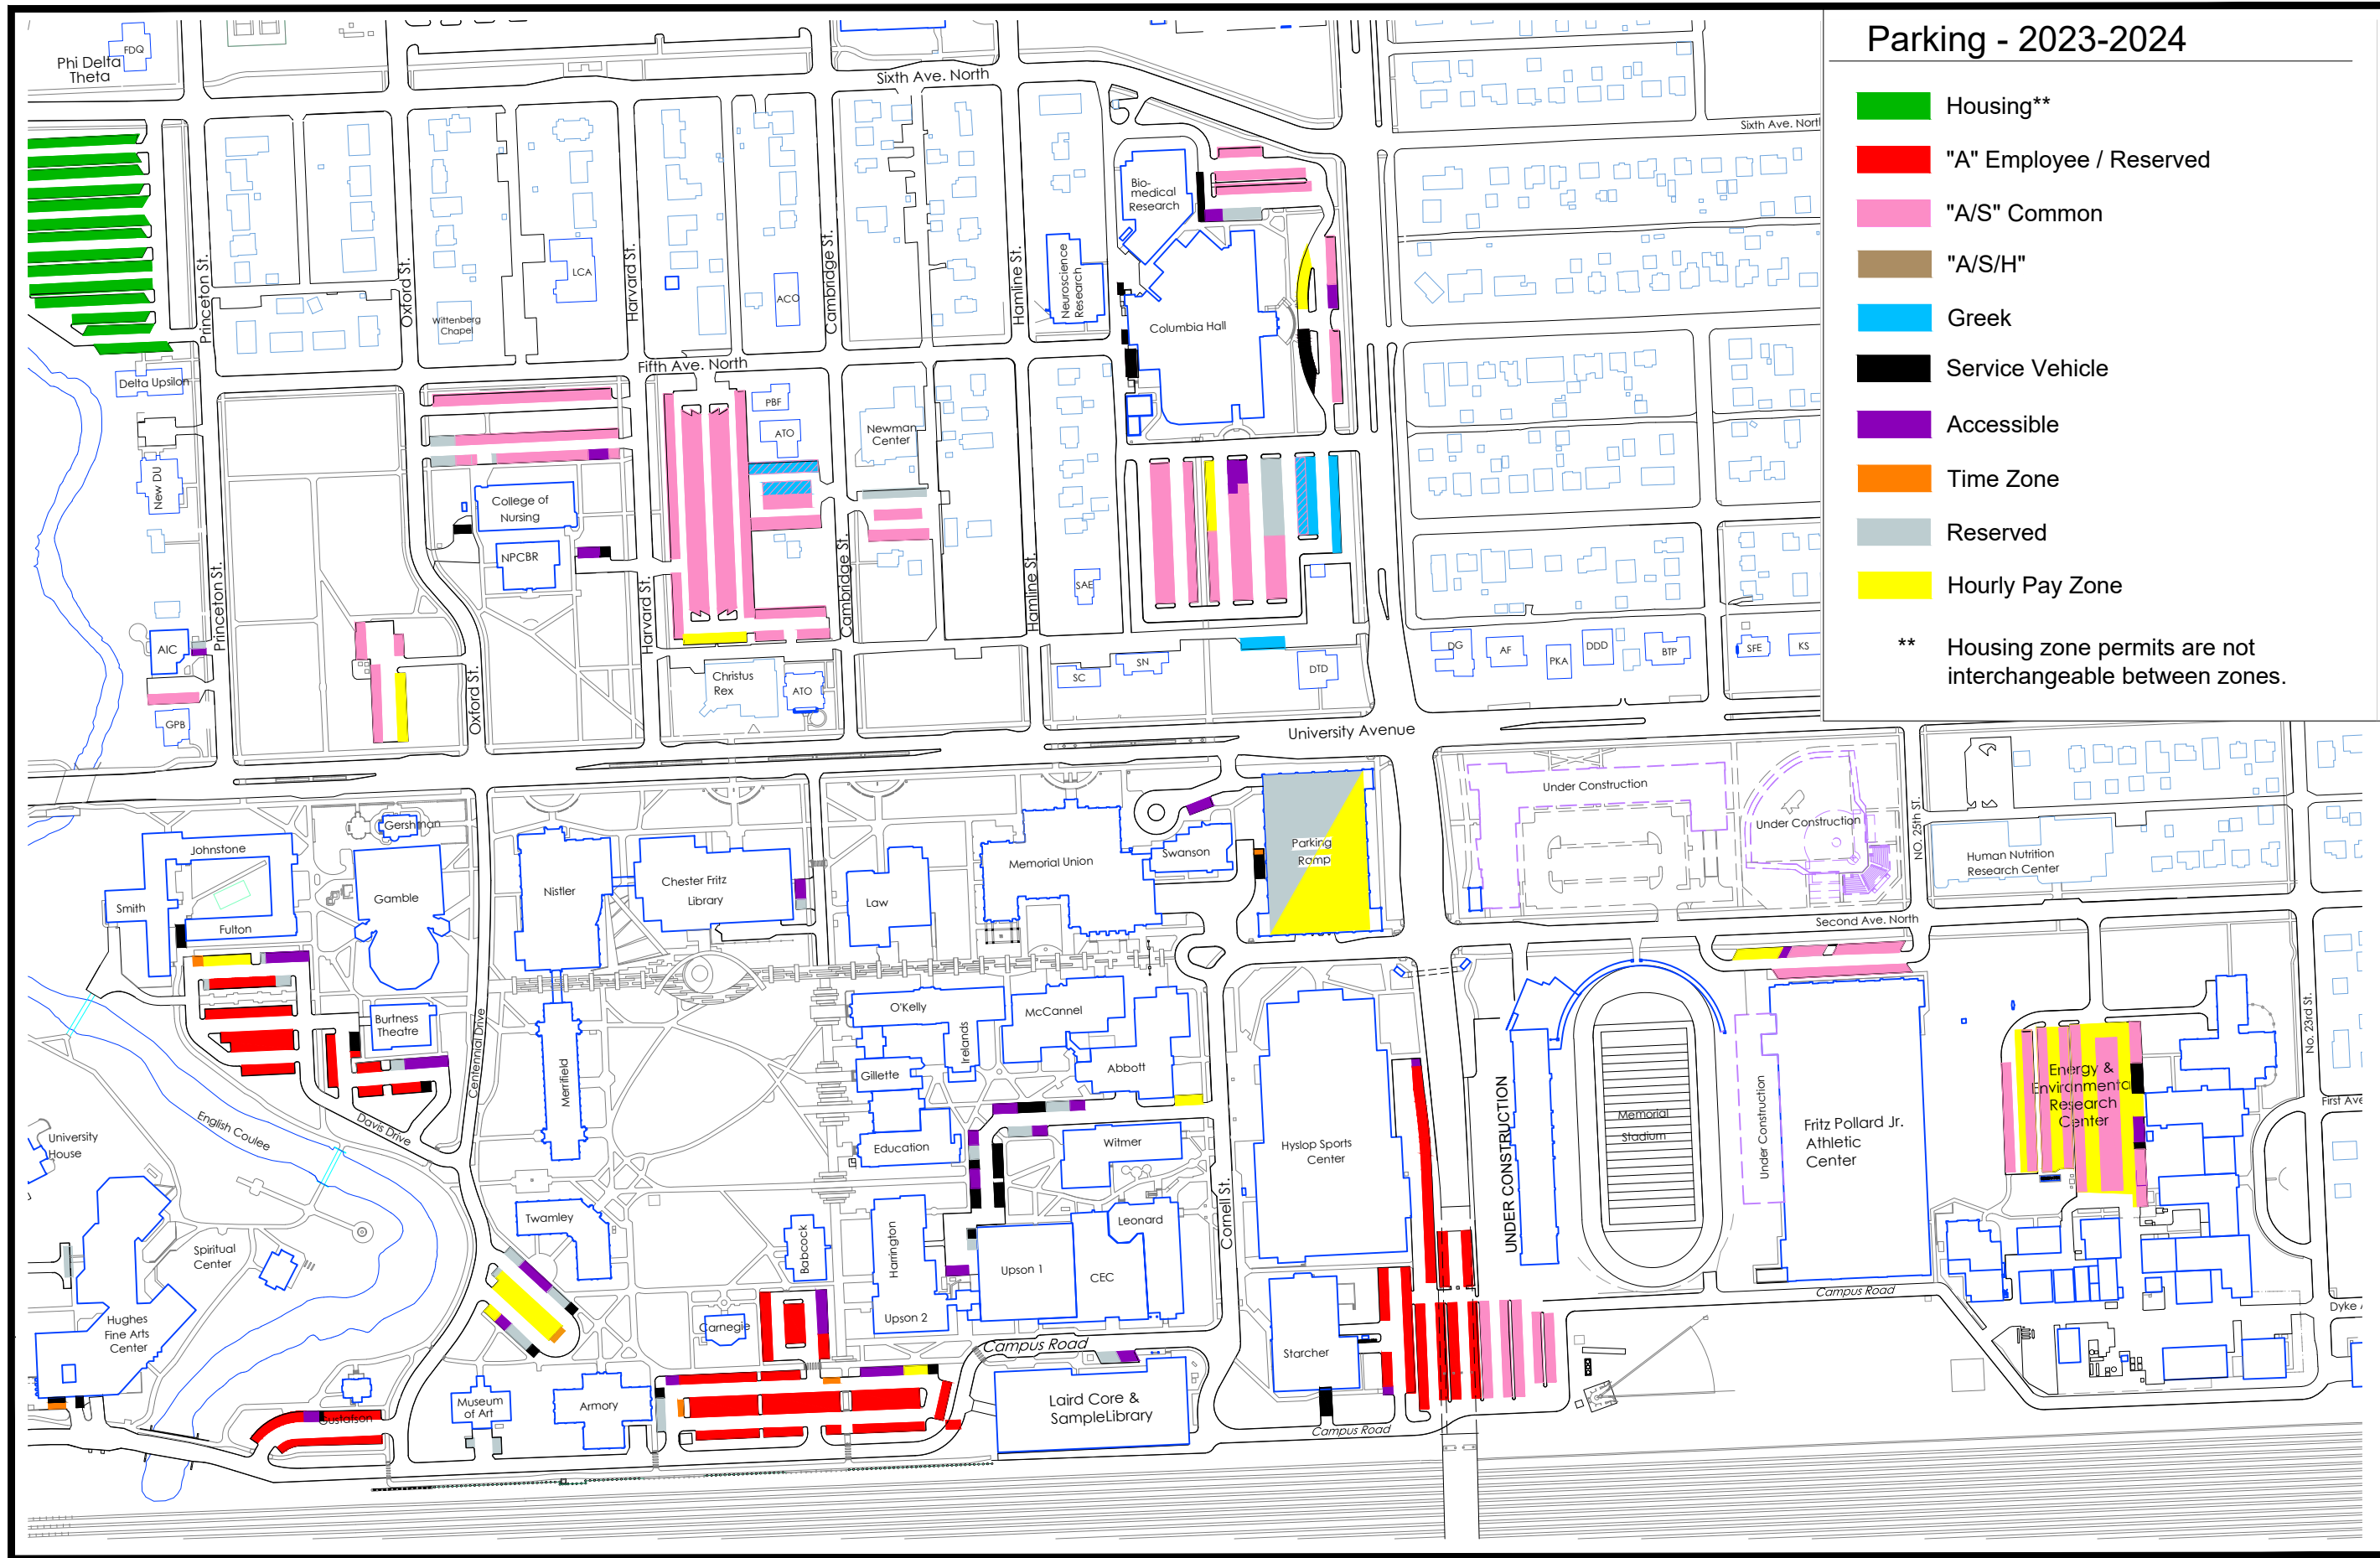

Parking - 2023-2024

- Housing**
- "A" Employee / Reserved
- "A/S" Common
- "A/S/H"
- Greek
- Service Vehicle
- Accessible
- Time Zone
- Reserved
- Hourly Pay Zone

** Housing zone permits are not interchangeable between zones.

Parking - 2023-2024

- Housing**
 - "A" Employee / Reserved
 - "A/S" Common
 - "A/S/H"
 - Greek
 - Service Vehicle
 - Accessible
 - Time Zone
 - Reserved
 - Hourly Pay Zone
- ** Housing zone permits are not interchangeable between zones.

East Campus

Parking Map
University of North Dakota
Facilities Management

9/19/2023

Parking - 2023-2024

- Housing**
- "A" Employee / Reserved
- "A/S" Common
- "A/S/H"
- Greek
- Service Vehicle
- Accessible
- Time Zone
- Reserved
- Hourly Pay Zone

John D. Odegard School of Aerospace Sciences Airport Facilities

- City Hangar
- High Clearances
- Hangar
- Hangar
- Aviation Maint. Facility
- Storage Hangar
- Aviation Maint. Hangar
- Wash Bay
- Aviation Admin.
- Aviation Hangar
- Aviation Hangar