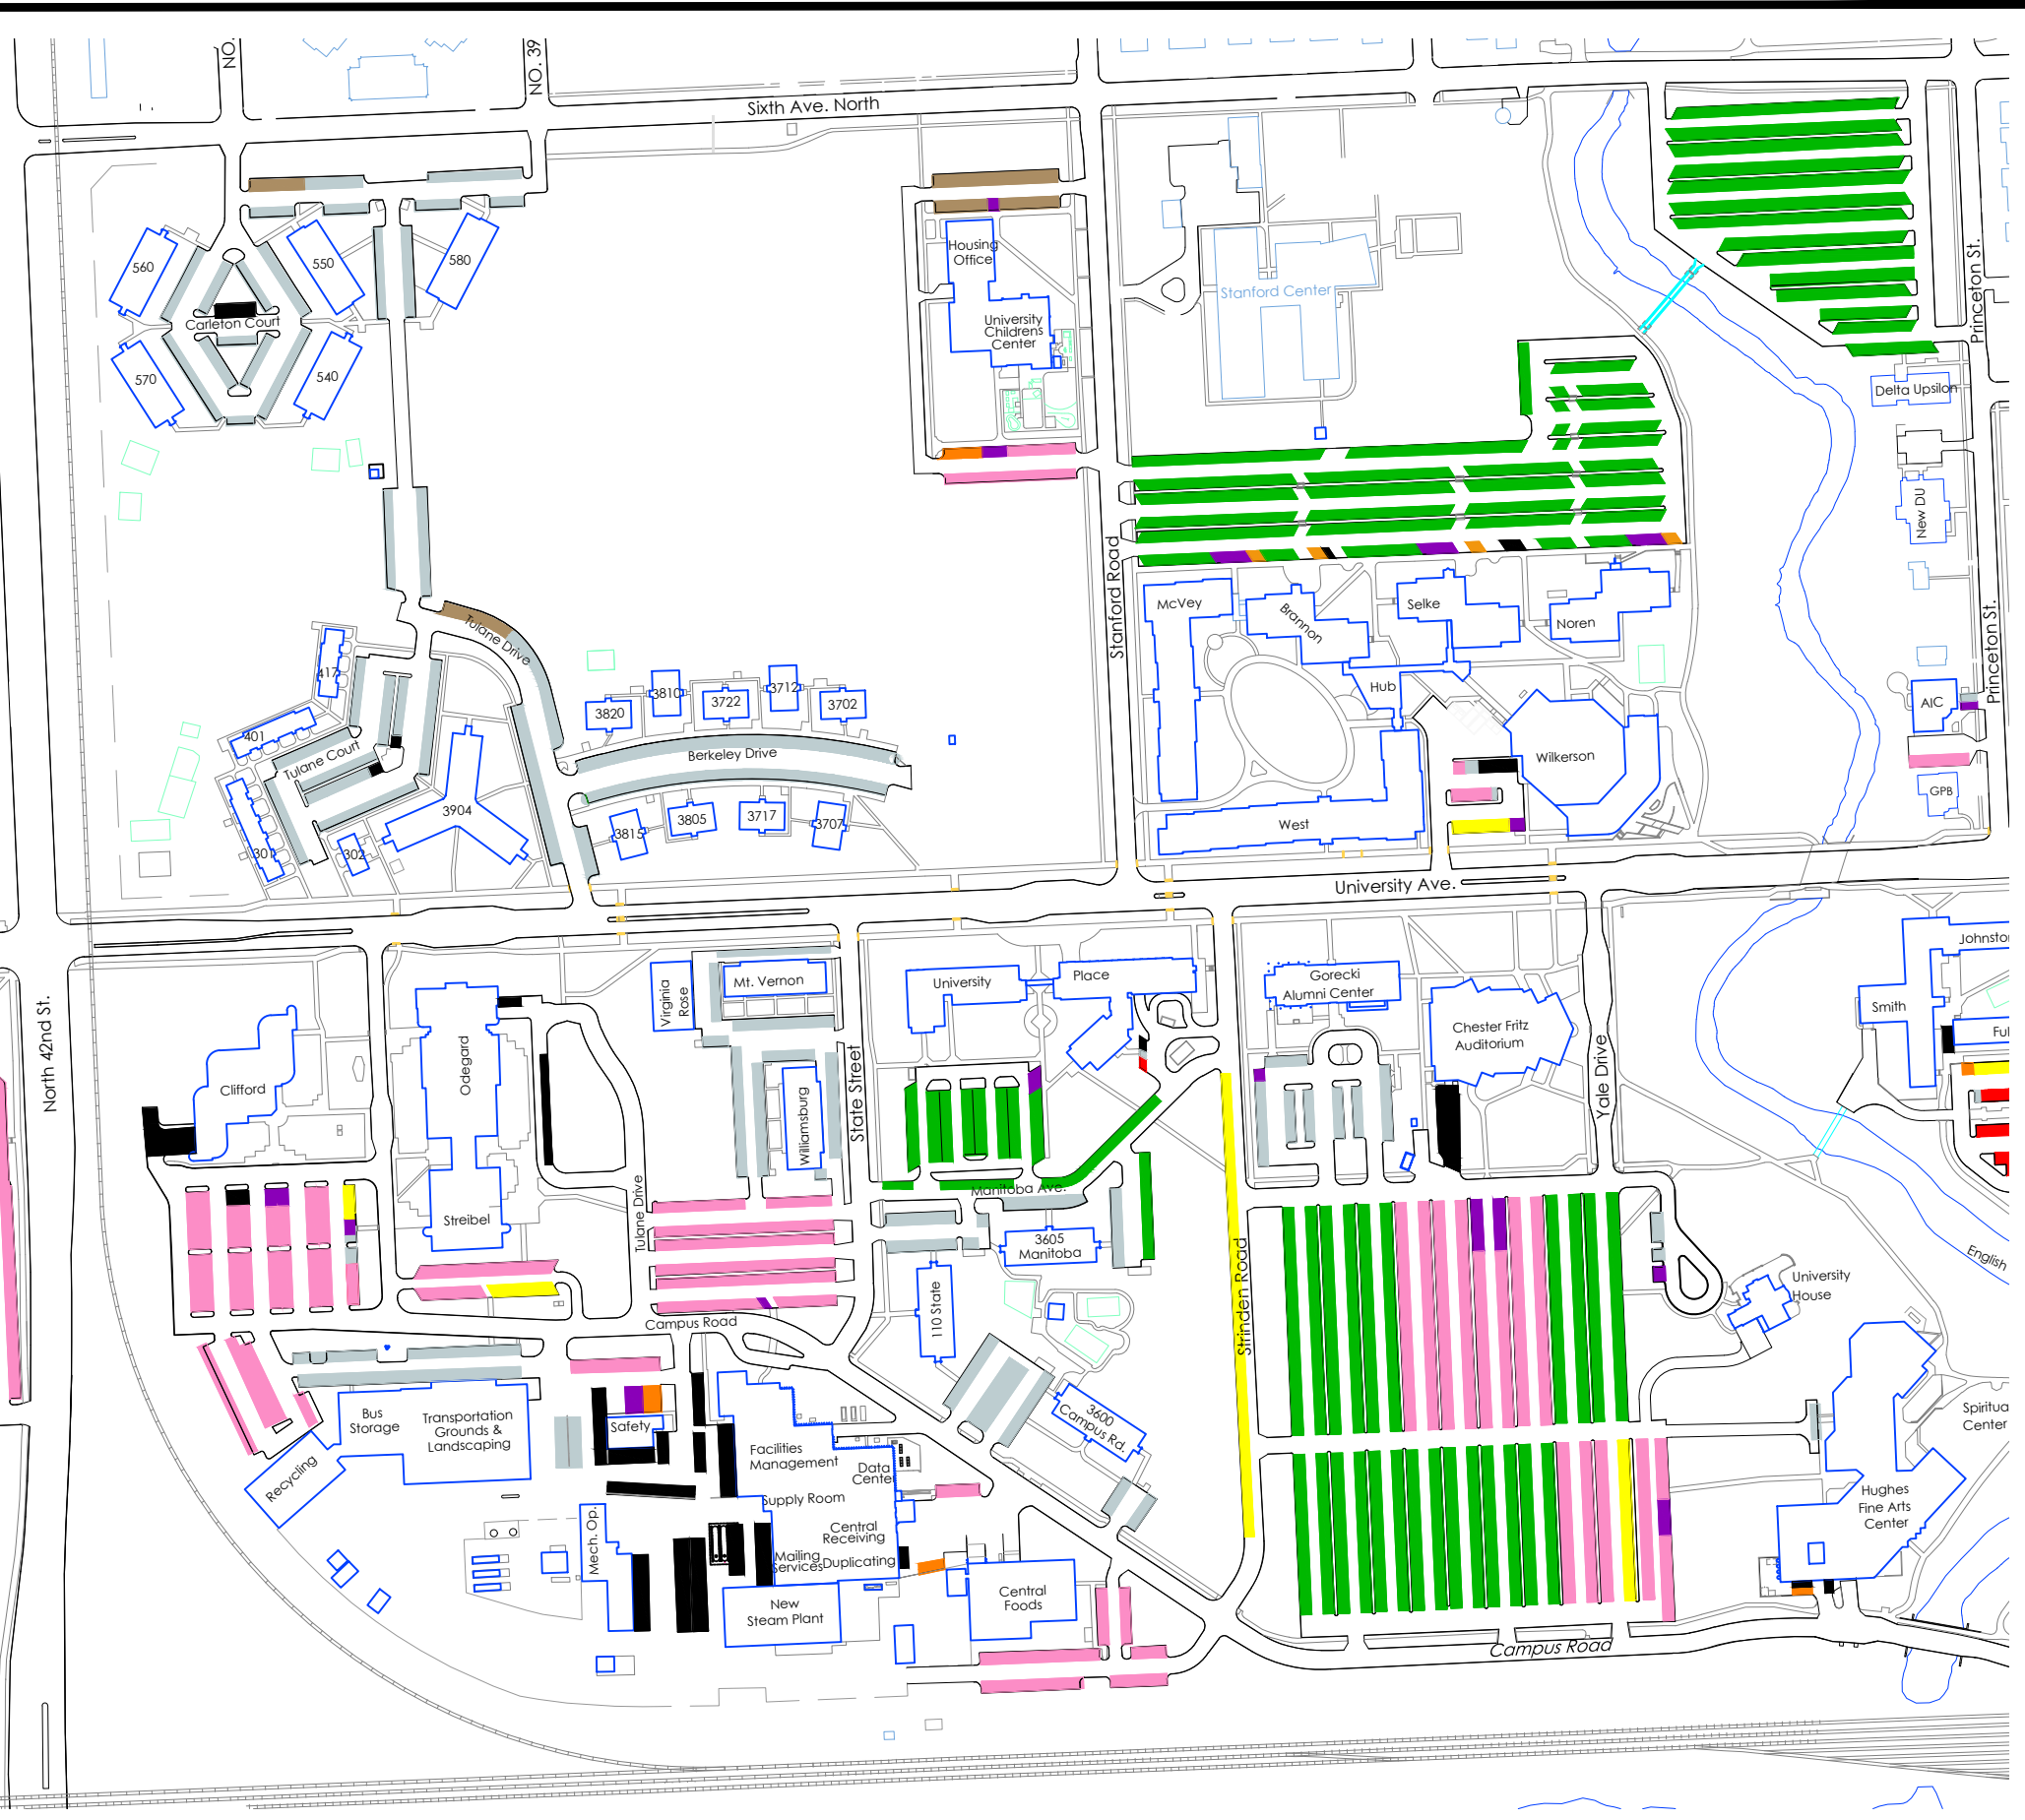

Parking - 2023-2024

- Housing**
- "A" Employee / Reserved
- "A/S" Common
- "A/S/H"
- Greek
- Service Vehicle
- Accessible
- Time Zone
- Reserved
- Hourly Pay Zone

** Housing zone permits are not interchangeable between zones.

East Campus

Parking Map
University of North Dakota
Facilities Management

9/19/2023

Parking - 2023-2024

- Housing**
- "A" Employee / Reserved
- "A/S" Common
- "A/S/H"
- Greek
- Service Vehicle
- Accessible
- Time Zone
- Reserved
- Hourly Pay Zone

John D. Odegard School of Aerospace Sciences Airport Facilities

- City Hangar
- High Clearances
- Hangar
- Hangar
- Aviation Maint. Facility
- Storage Hangar
- Aviation Maint. Hangar
- Wash Bay
- Aviation Admin.
- Aviation Hangar
- Aviation Hangar

Tech Accelerator

- Hilton
- Coastline
- Robin
- Ryan
- Ind. More Road
- Tech Accelerator