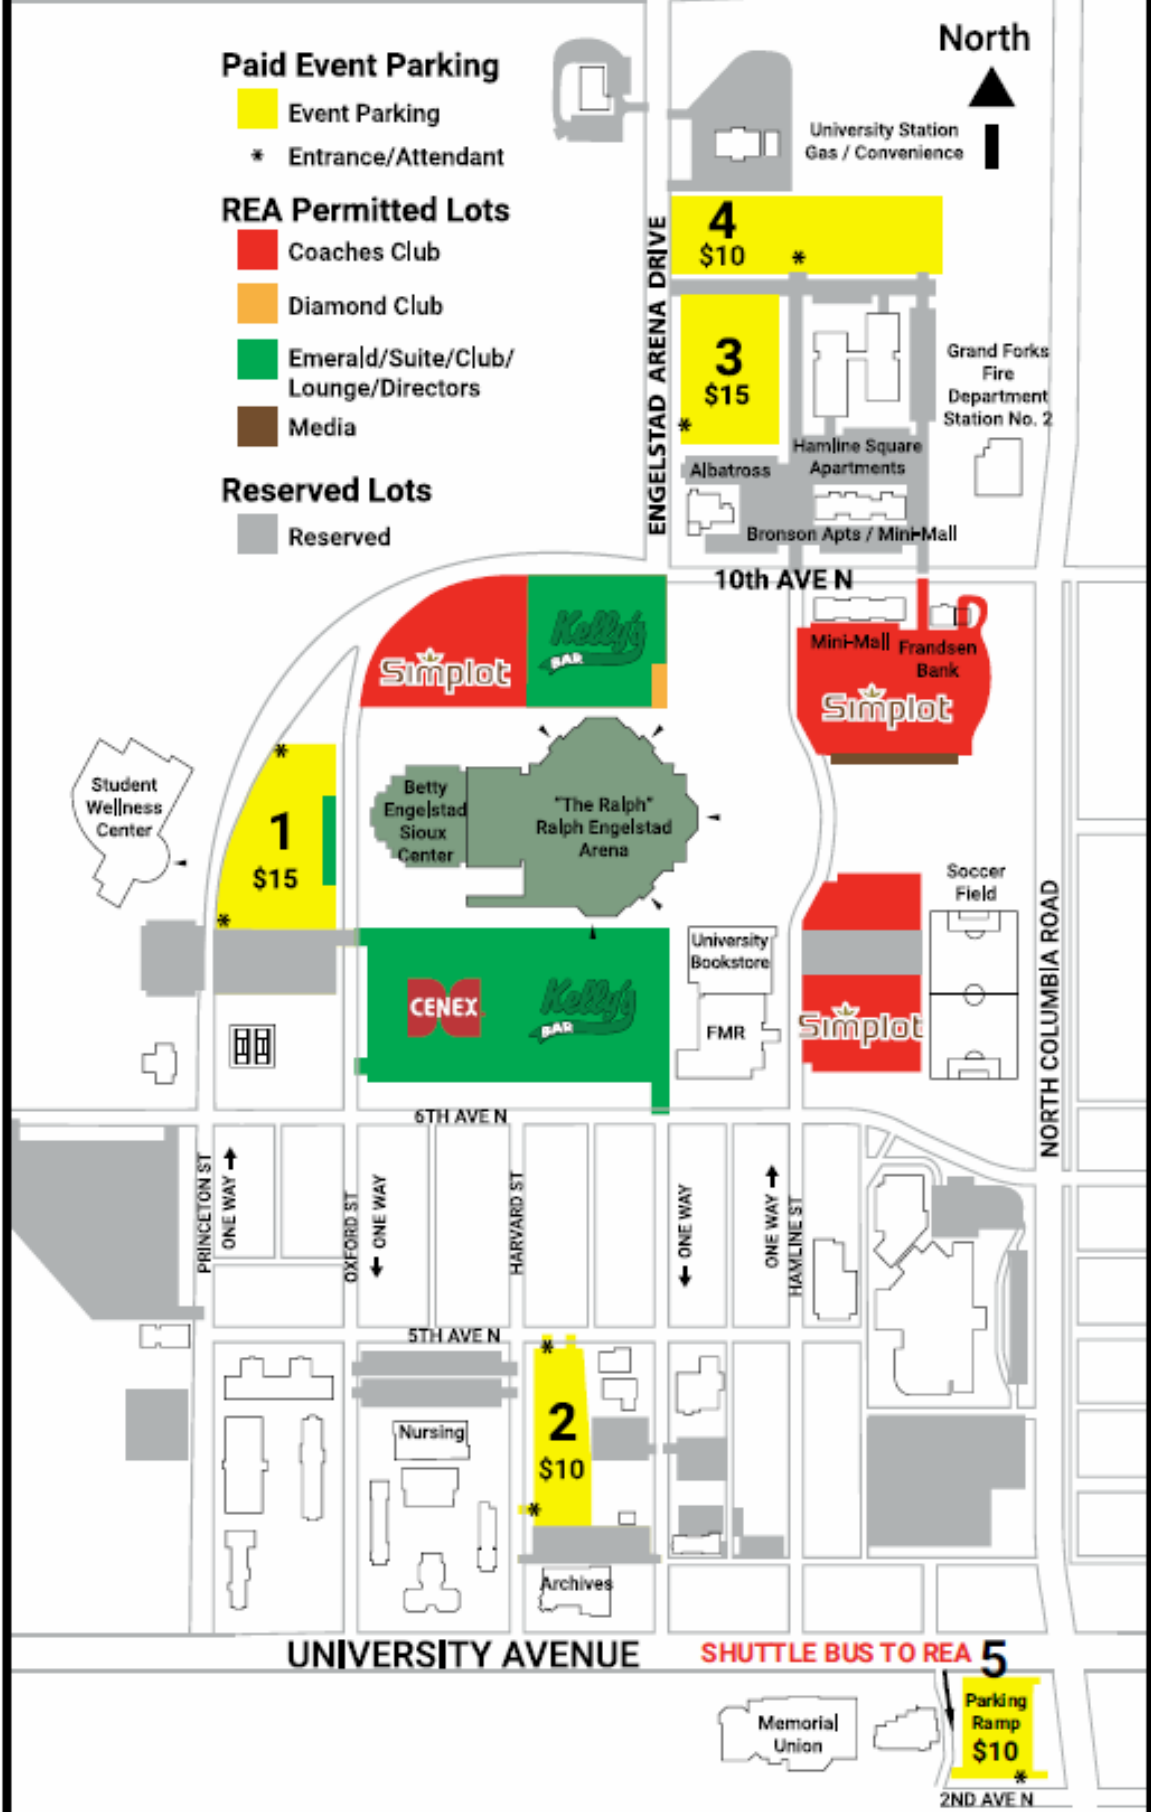

UND Hockey Parking Guide

U.S. HIGHWAY 2 / GATEWAY DRIVE

North

Paid Event Parking

- Event Parking
- * Entrance/Attendant

REA Permitted Lots

- Coaches Club
- Diamond Club
- Emerald/Suite/Club/Lounge/Directors
- Media

Reserved Lots

- Reserved

UNIVERSITY AVENUE

SHUTTLE BUS TO REA 5

2ND AVE N