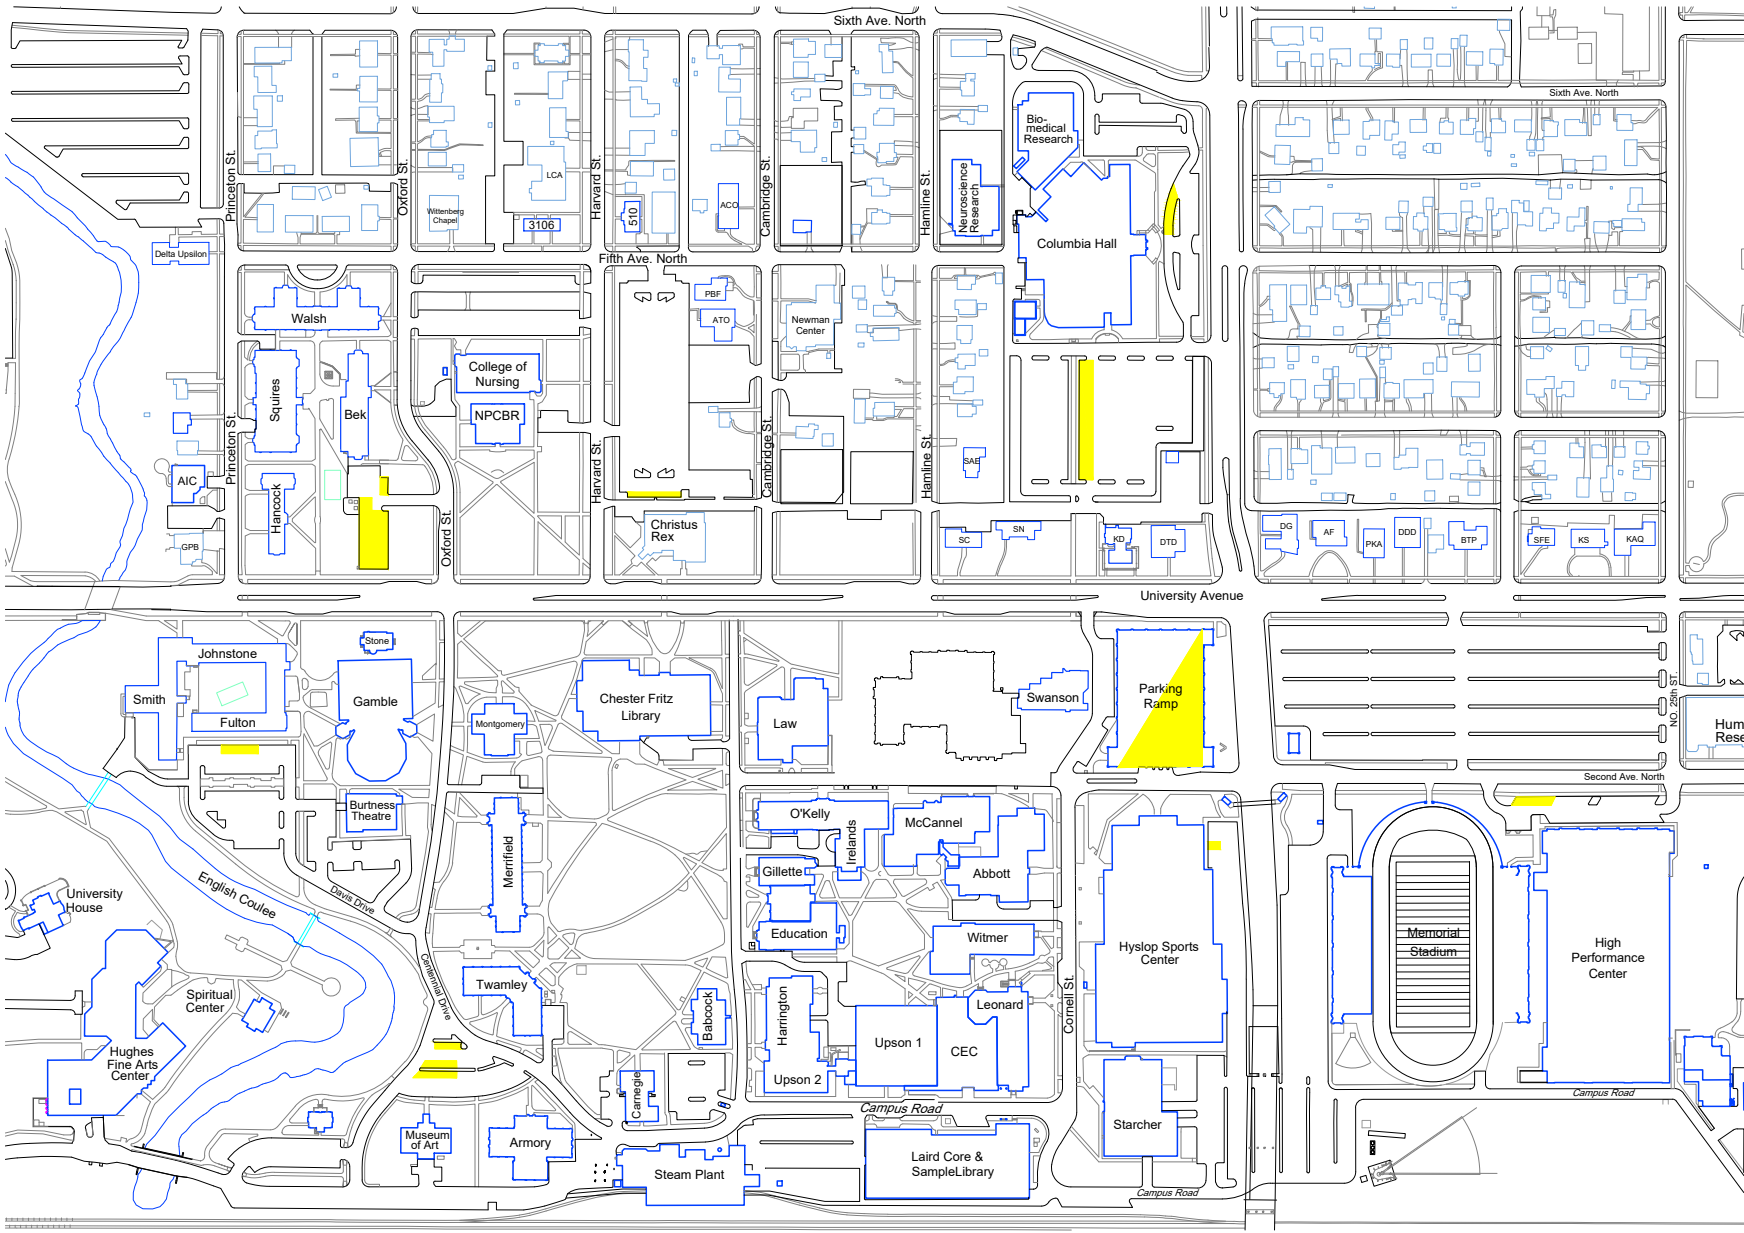

University of North Dakota
Grand Forks, North Dakota
West Campus

Phi Delta
Theta

Meter / Passport Lots

University of North Dakota
Grand Forks, North Dakota
East Campus

Meter / Passport Lots

University of North Dakota
Grand Forks, North Dakota
North Campus

 Meter / Passport Lots