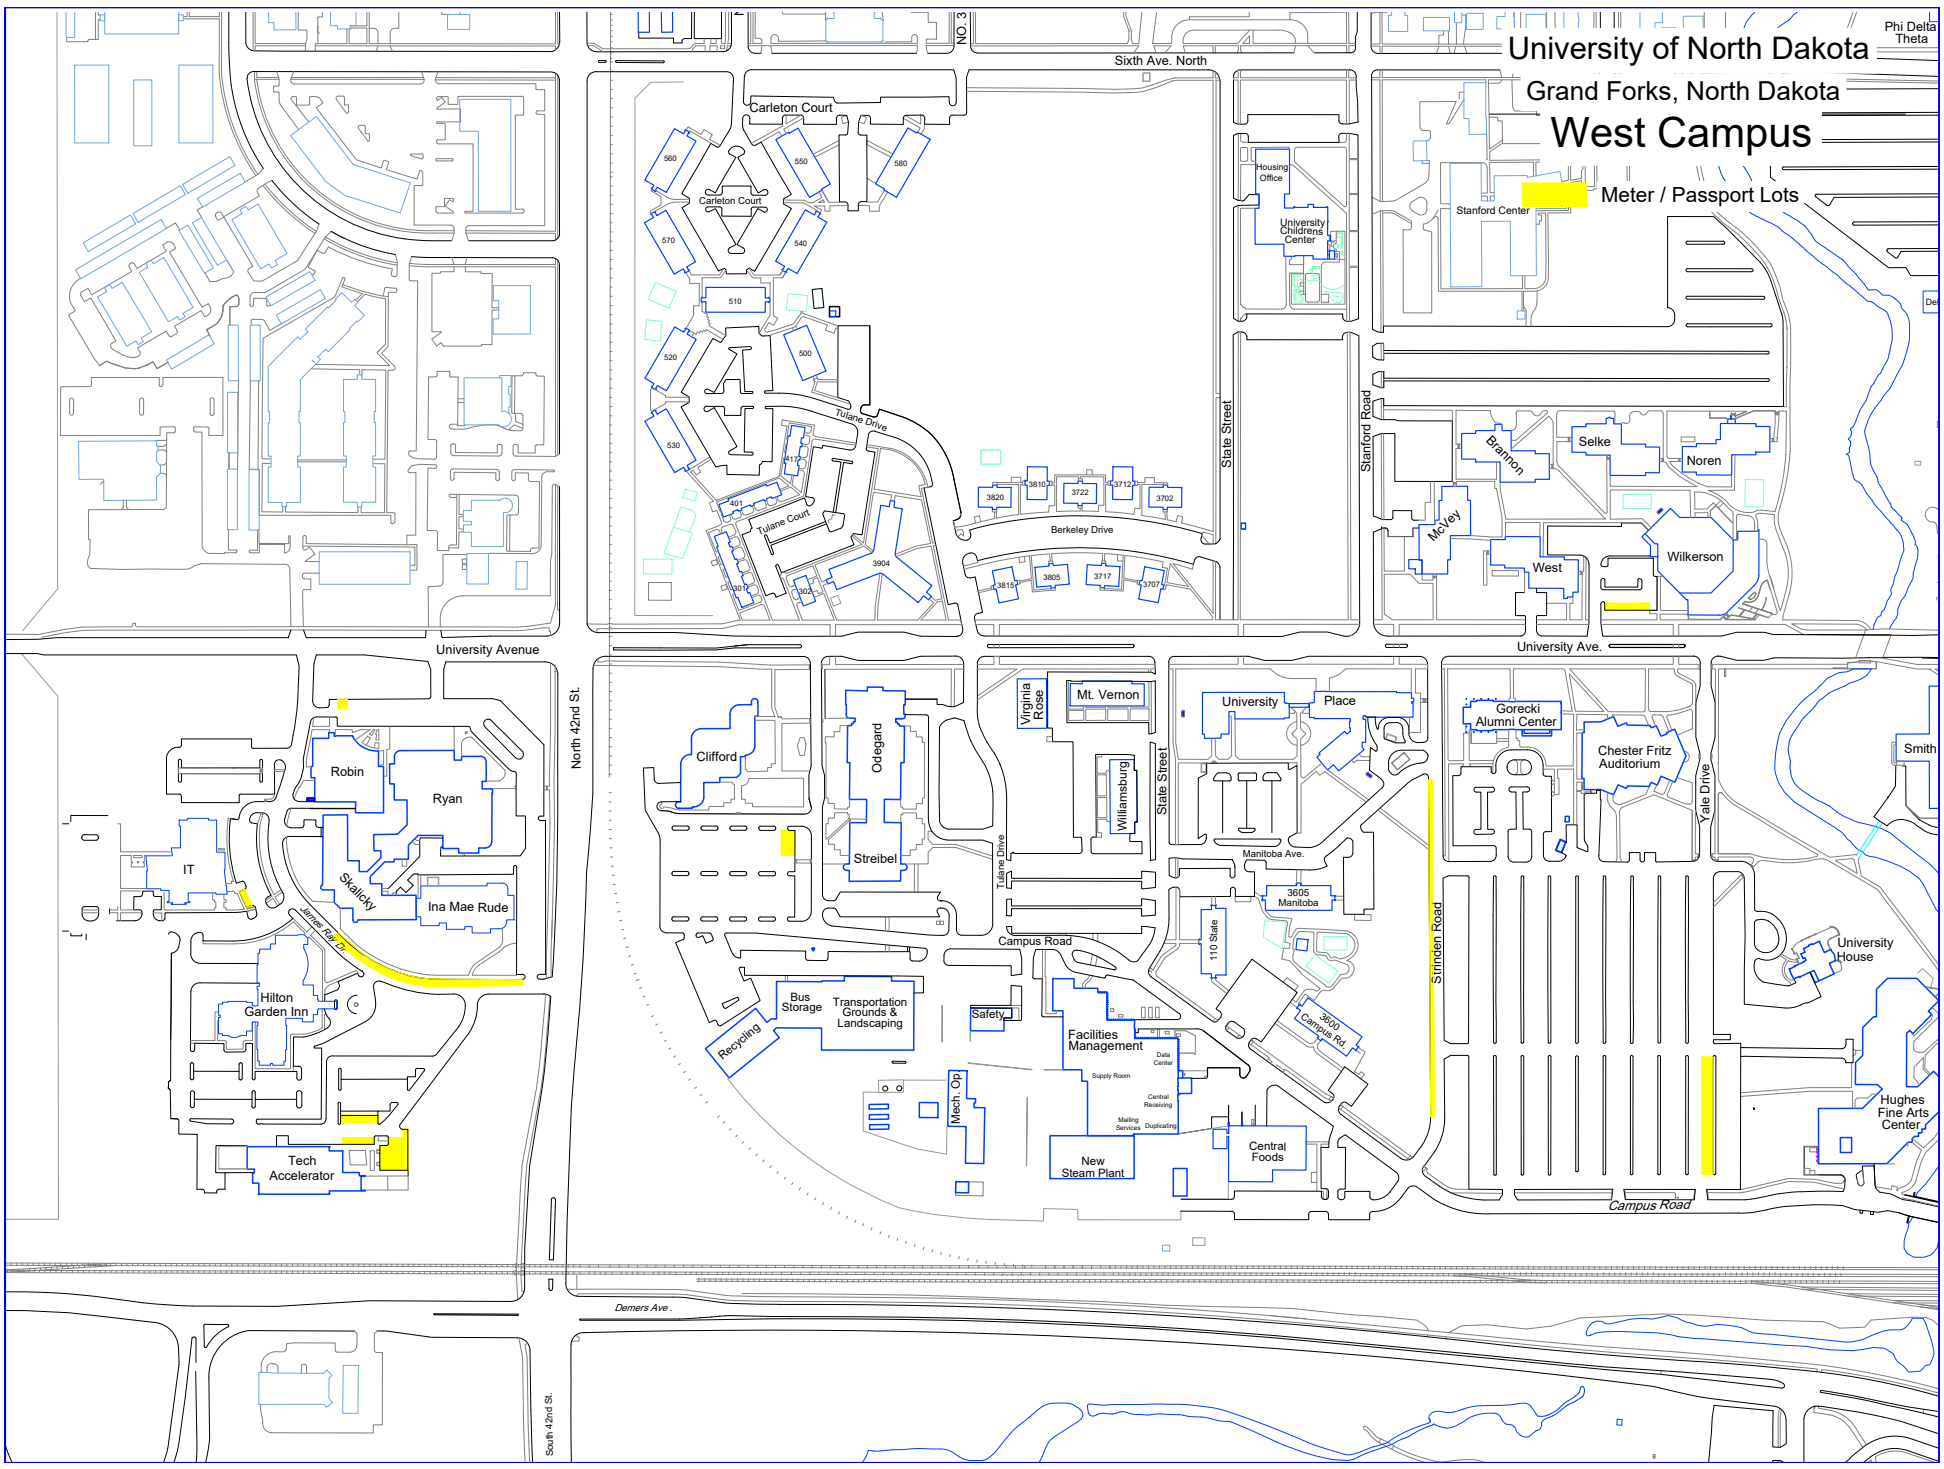

University of North Dakota
Grand Forks, North Dakota
West Campus

Phi Delta
Theta

Meter / Passport Lots

University of North Dakota
Grand Forks, North Dakota
East Campus

Meter / Passport Lots

University of North Dakota
Grand Forks, North Dakota
North Campus

 Meter / Passport Lots