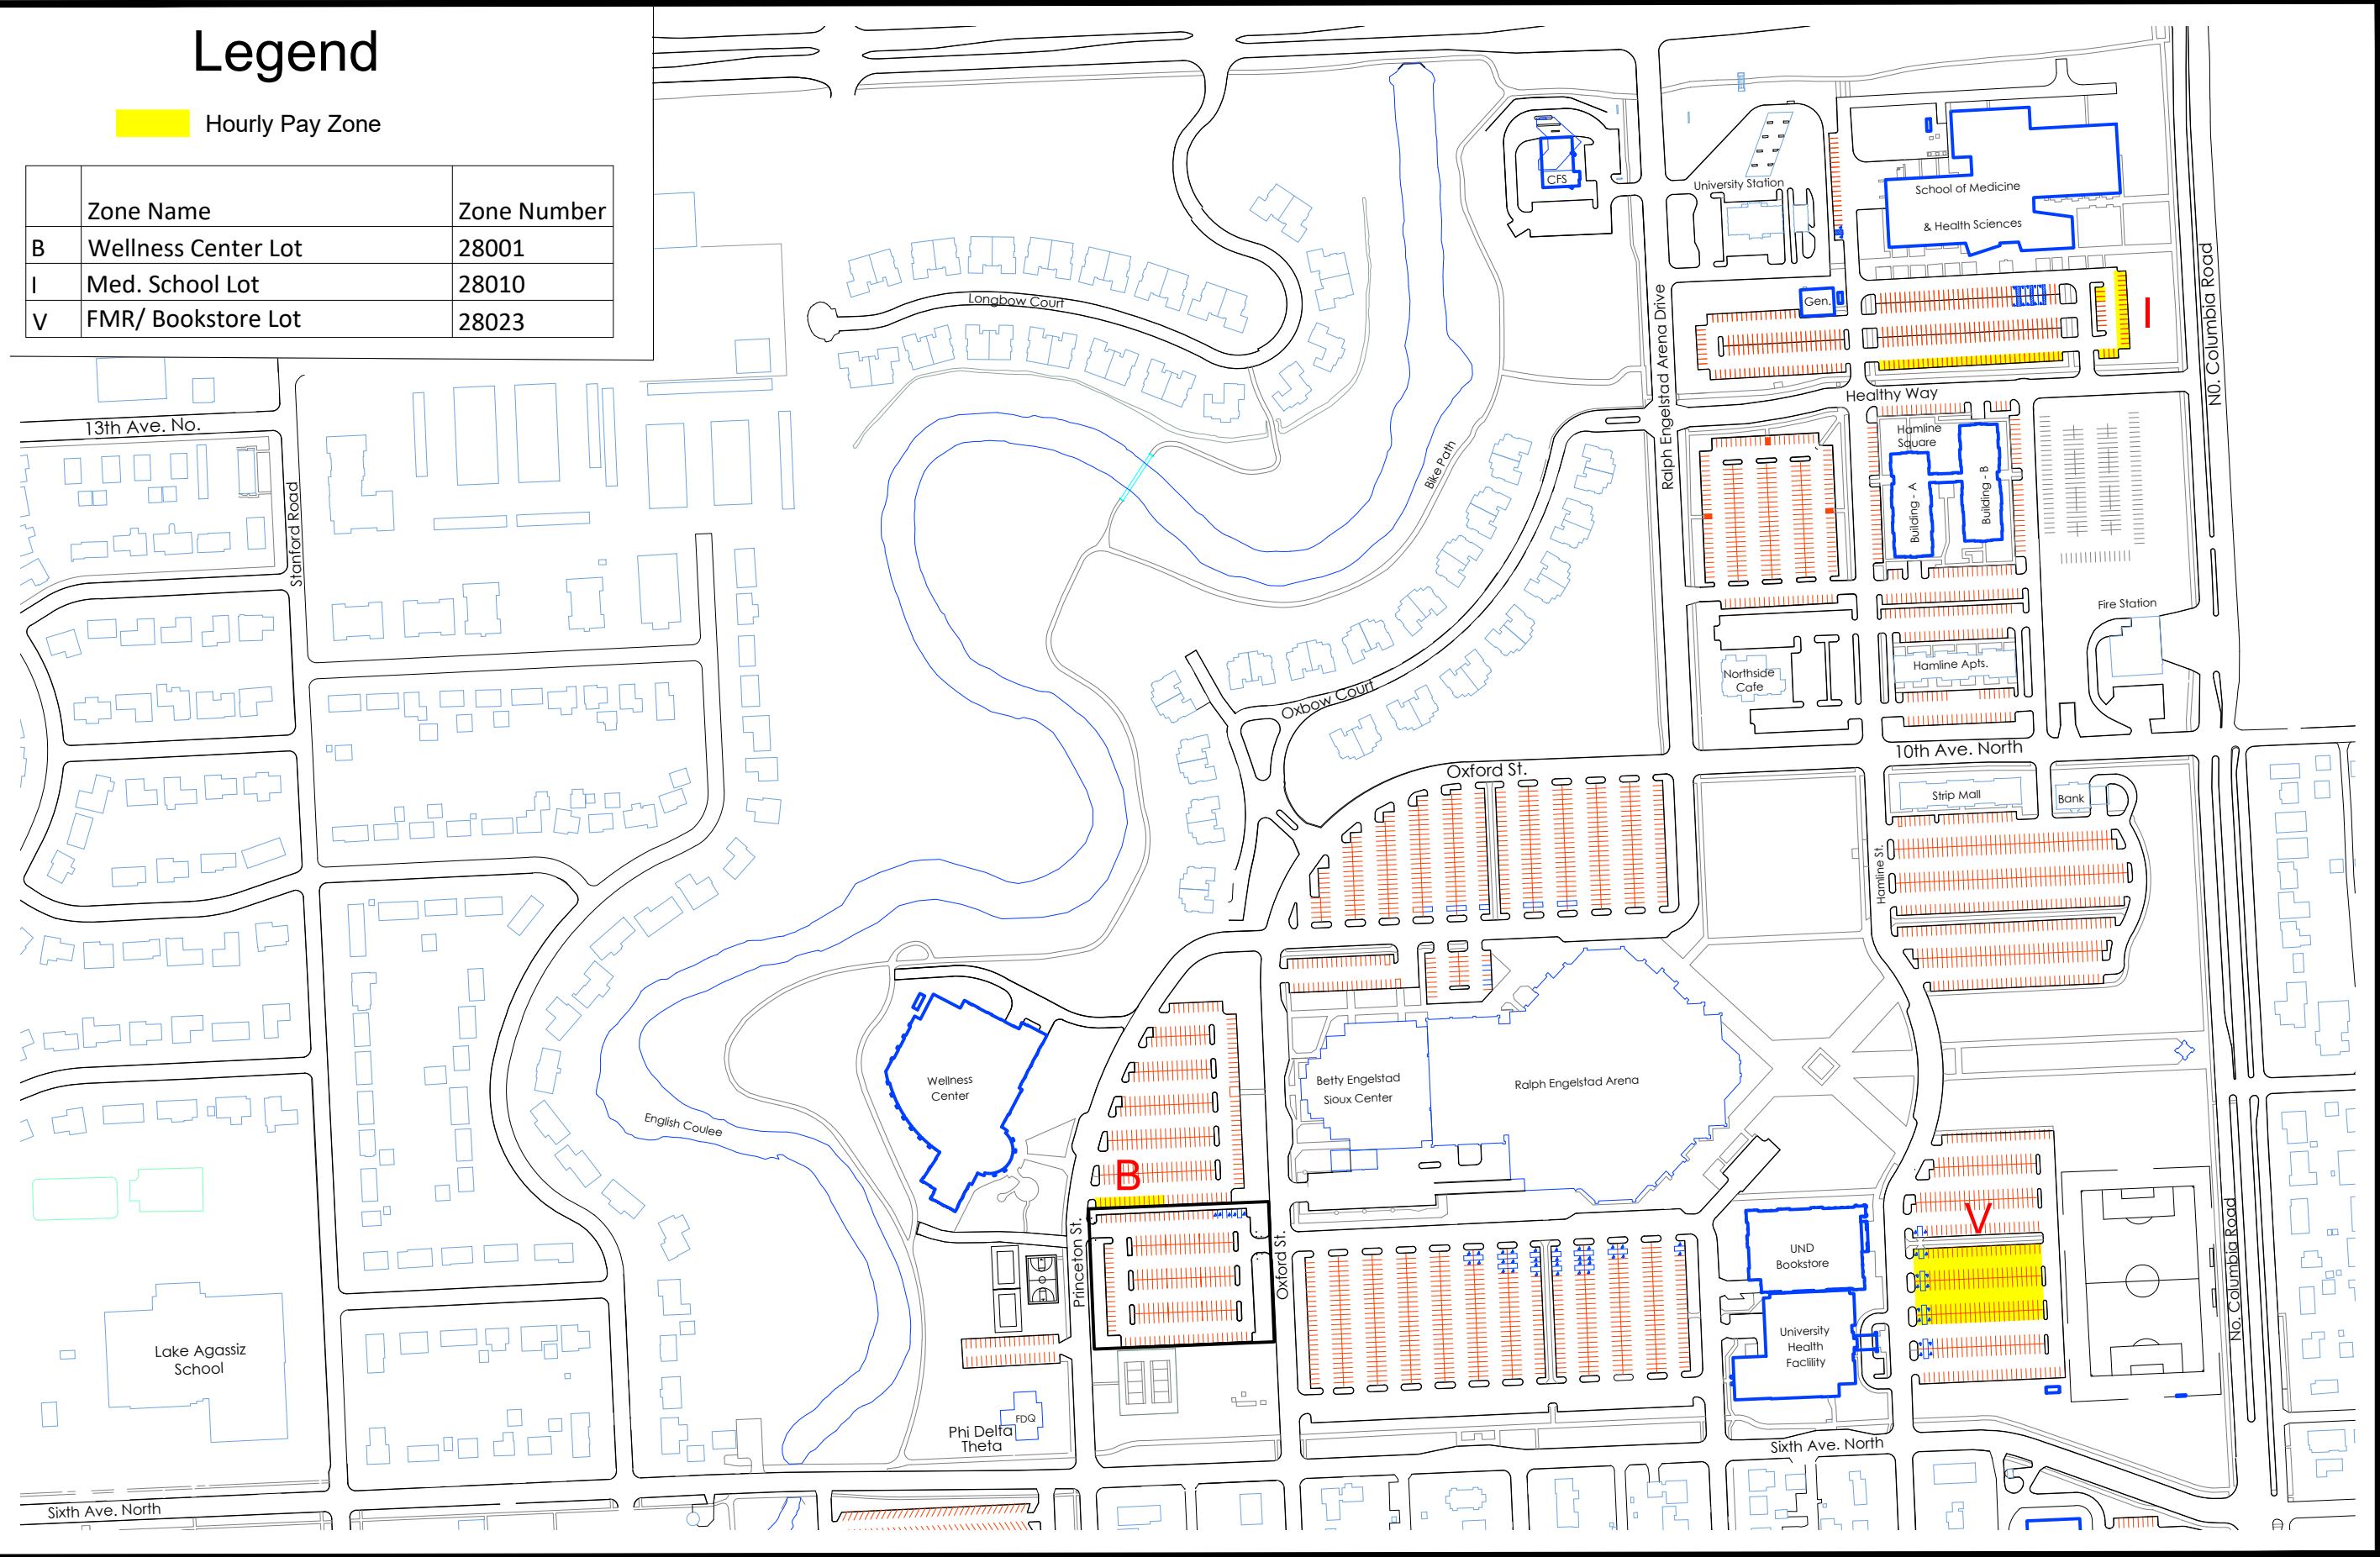

West Campus
 Passport Parking
 University of North Dakota
 Facilities Management

12/13/2023

Legend

Hourly Pay Zone

| | Zone Name | Zone Number |
|---|--------------------------------------|-------------|
| A | Twamley Lot | 28000 |
| E | Columbia Hall Lot | 28006 |
| F | Columbia Hall Loop | 28016 |
| L | Archives Lot | 28014 |
| N | Burtness Lot | 28017 |
| P | Parking Ramp (Designated spots only) | 28019 |
| Q | Bek Lot | 28020 |
| S | High Performance Center Meters | 28011 |
| U | EERC Lot | 28022 |
| X | South Campus Lot | 28025 |
| Y | STEM Lot | 28026 |

Passport Parking
 University of North Dakota
 Facilities Management

East Campus
 12/13/2023

Legend

 Hourly Pay Zone

| | Zone Name | Zone Number |
|---|---------------------|-------------|
| B | Wellness Center Lot | 28001 |
| I | Med. School Lot | 28010 |
| V | FMR/ Bookstore Lot | 28023 |