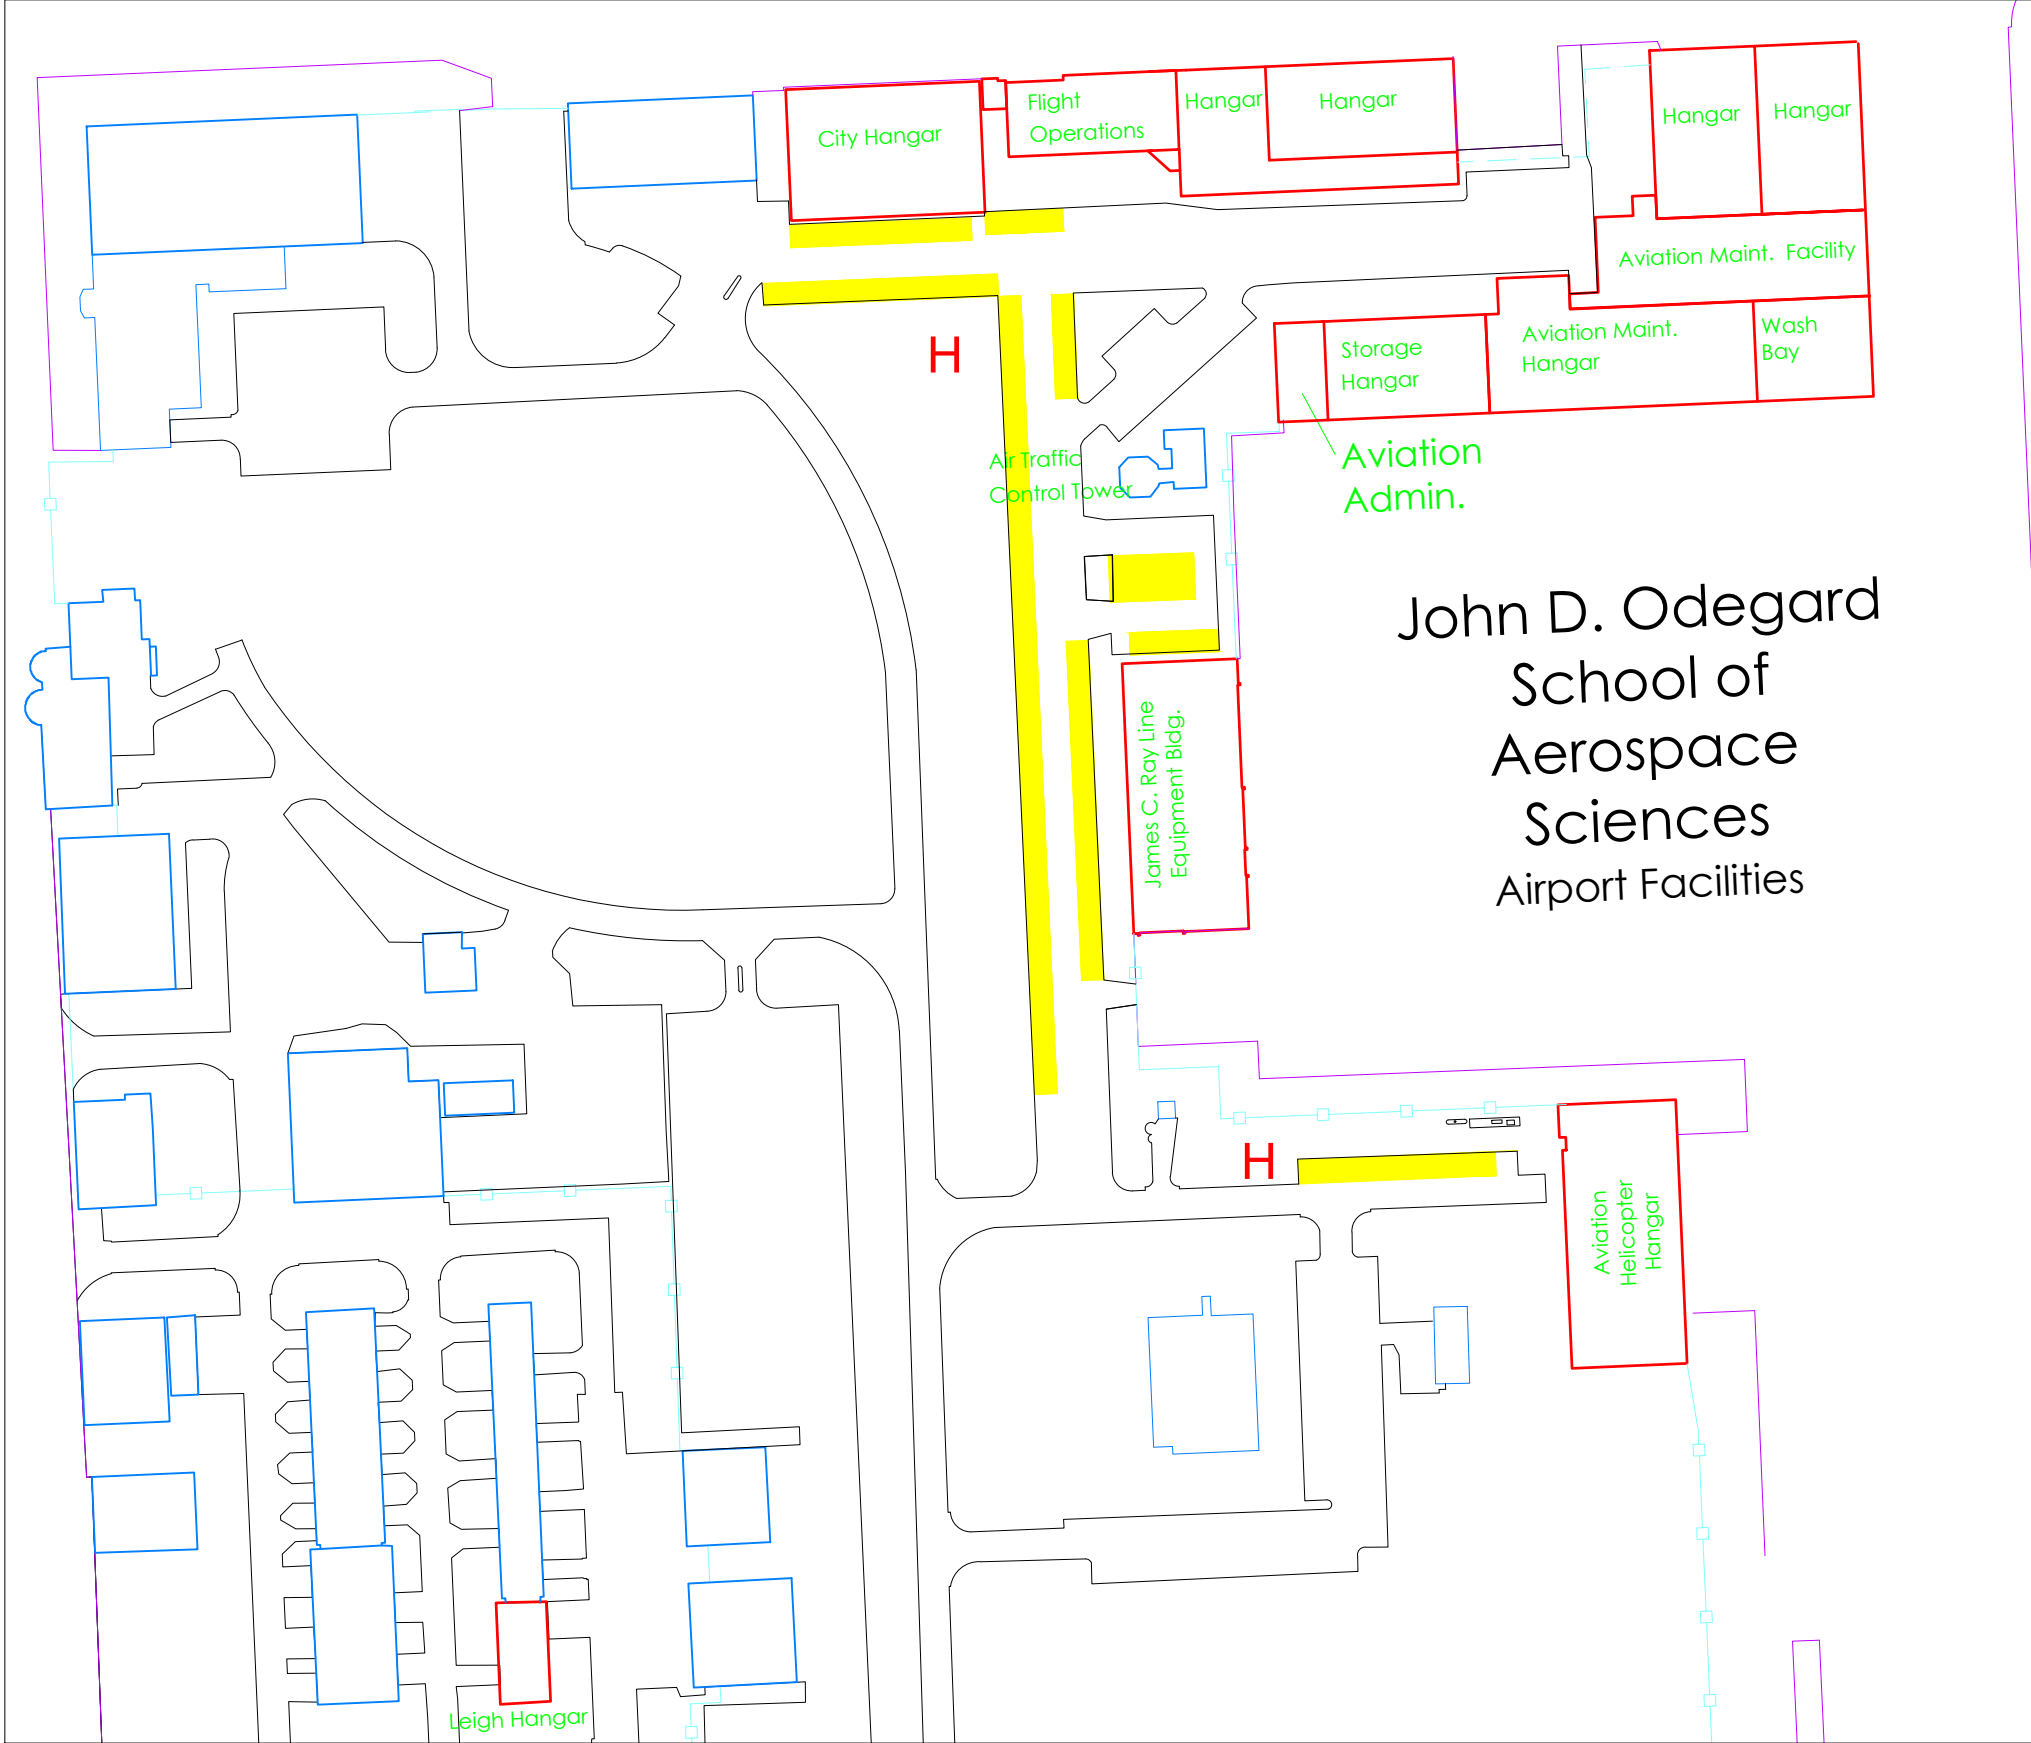

John D. Odegard
School of
Aerospace
Sciences
Airport Facilities

Legend

Hourly Pay Zone

	Zone Name	Zone Number
H	Airport Meters	28009

Passport Parking
University of North Dakota
Facilities Management

Airport
9/7/2022