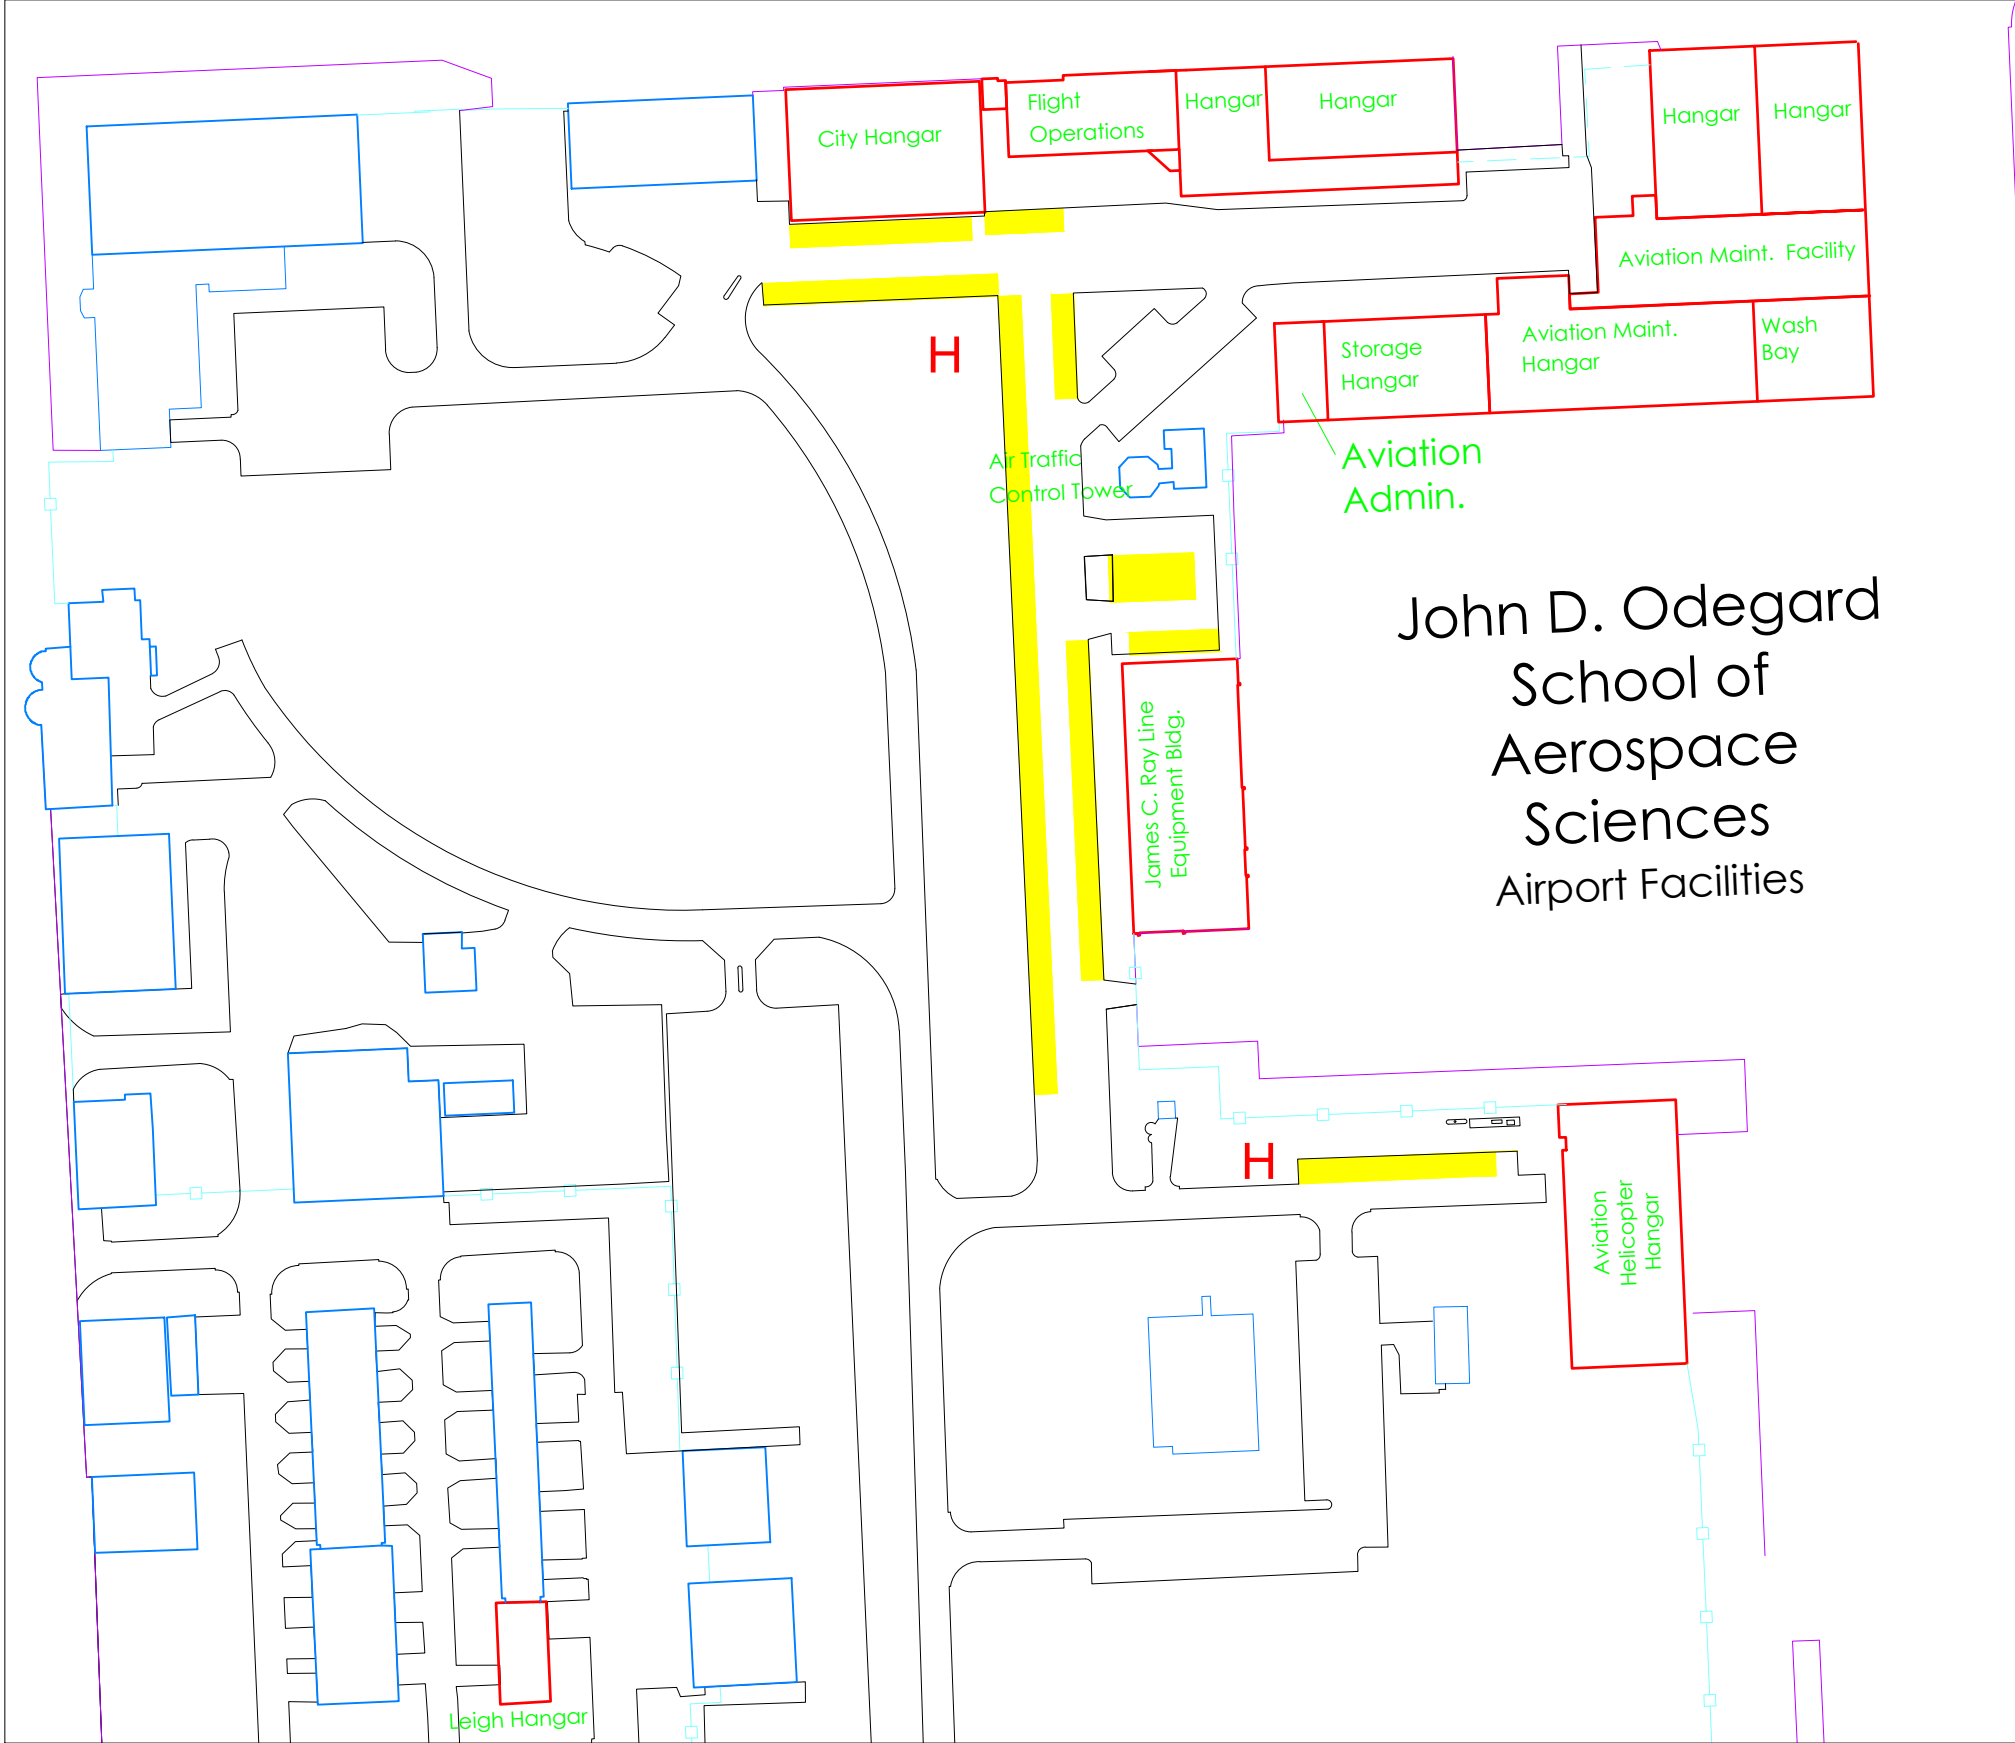

John D. Odegard
School of
Aerospace
Sciences
Airport Facilities

Legend

Hourly Pay Zone

	Zone Name	Zone Number
H	Airport Meters	28009

Passport Parking
University of North Dakota
Facilities Management

Airport
6/10/2024