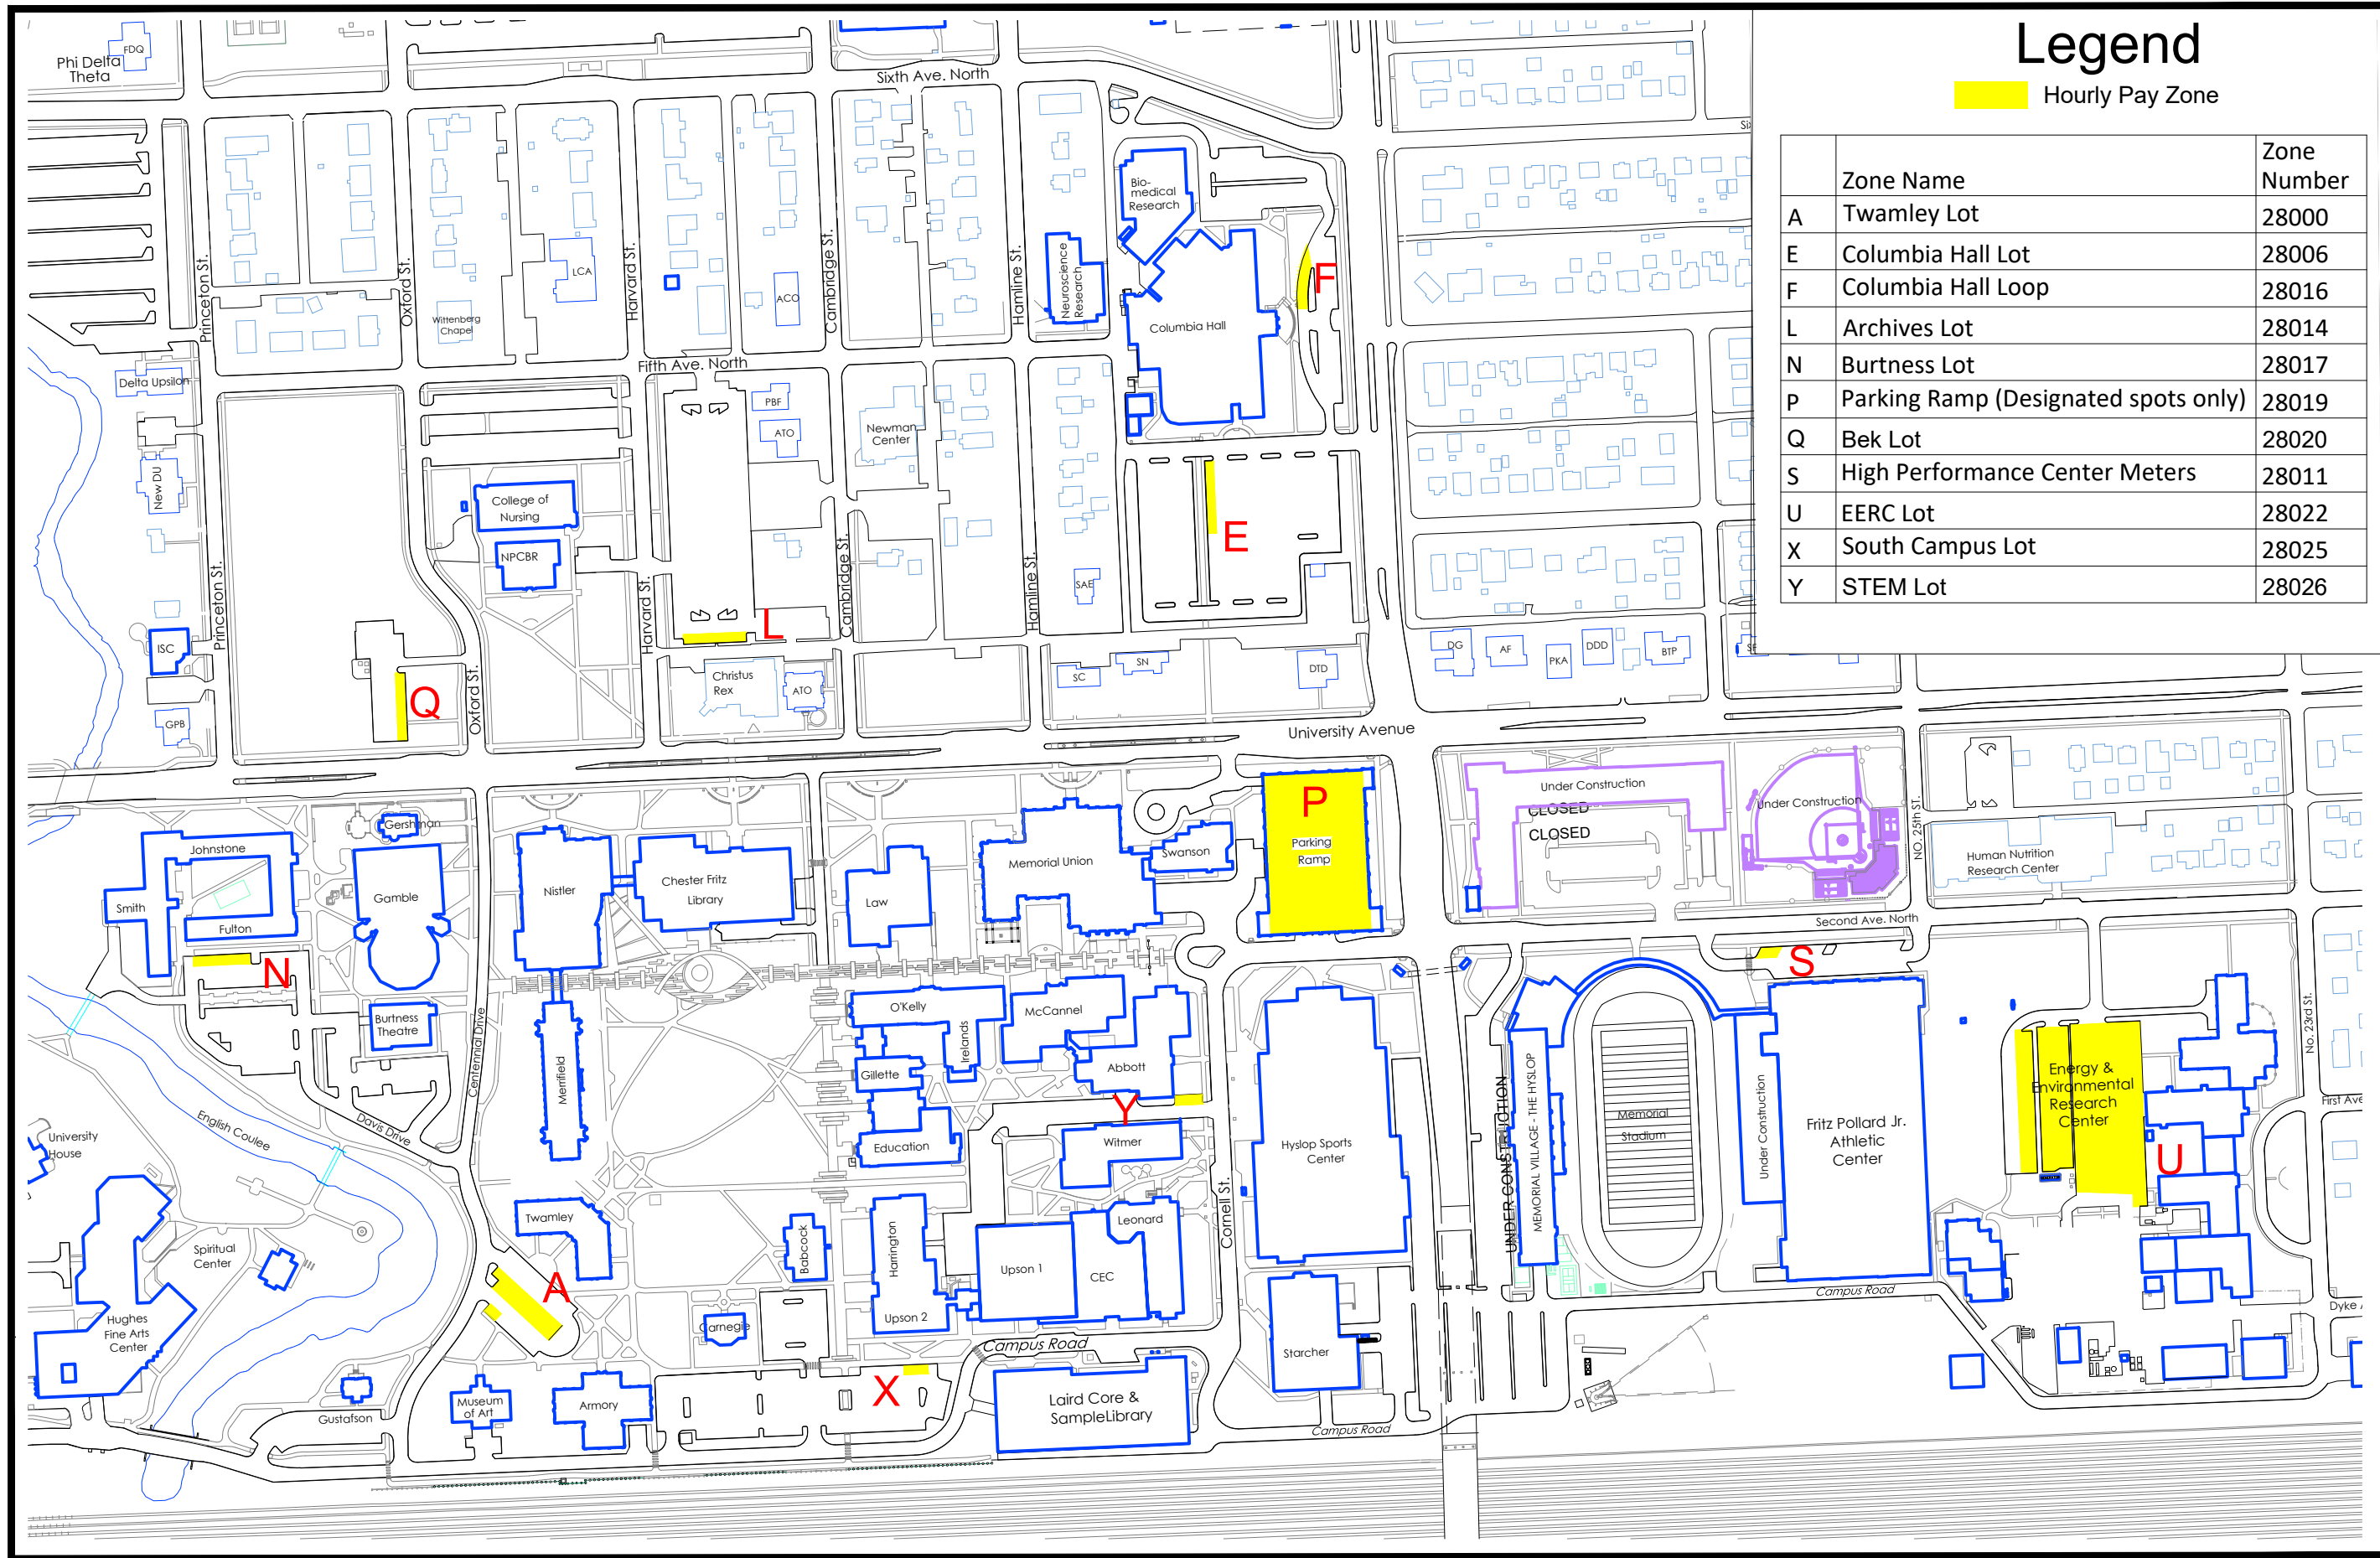

# Legend

 Hourly Pay Zone

	Zone Name	Zone Number
C	Chester Fritz Auditorium	28002
D	Wilkerson Commons Lot	28003
G	Ryan Hall Meters	28008
J	IT/Skalicky Lot	28012
M	James Ray Drive	28015
R	Clifford Meters	28007
T	Tech Accelerator	28021
W	Streibel Hall	28024

# Legend

Hourly Pay Zone

	Zone Name	Zone Number
A	Twamley Lot	28000
E	Columbia Hall Lot	28006
F	Columbia Hall Loop	28016
L	Archives Lot	28014
N	Burtness Lot	28017
P	Parking Ramp (Designated spots only)	28019
Q	Bek Lot	28020
S	High Performance Center Meters	28011
U	EERC Lot	28022
X	South Campus Lot	28025
Y	STEM Lot	28026

# Legend

 Hourly Pay Zone

Zone Name	Zone Number
B Wellness Center Lot	28001
I Med. School Lot	28010
V FMR/ Bookstore Lot	28023
Z Central Finance	28028

North Campus  
 Passport Parking  
 University of North Dakota  
 Facilities Management