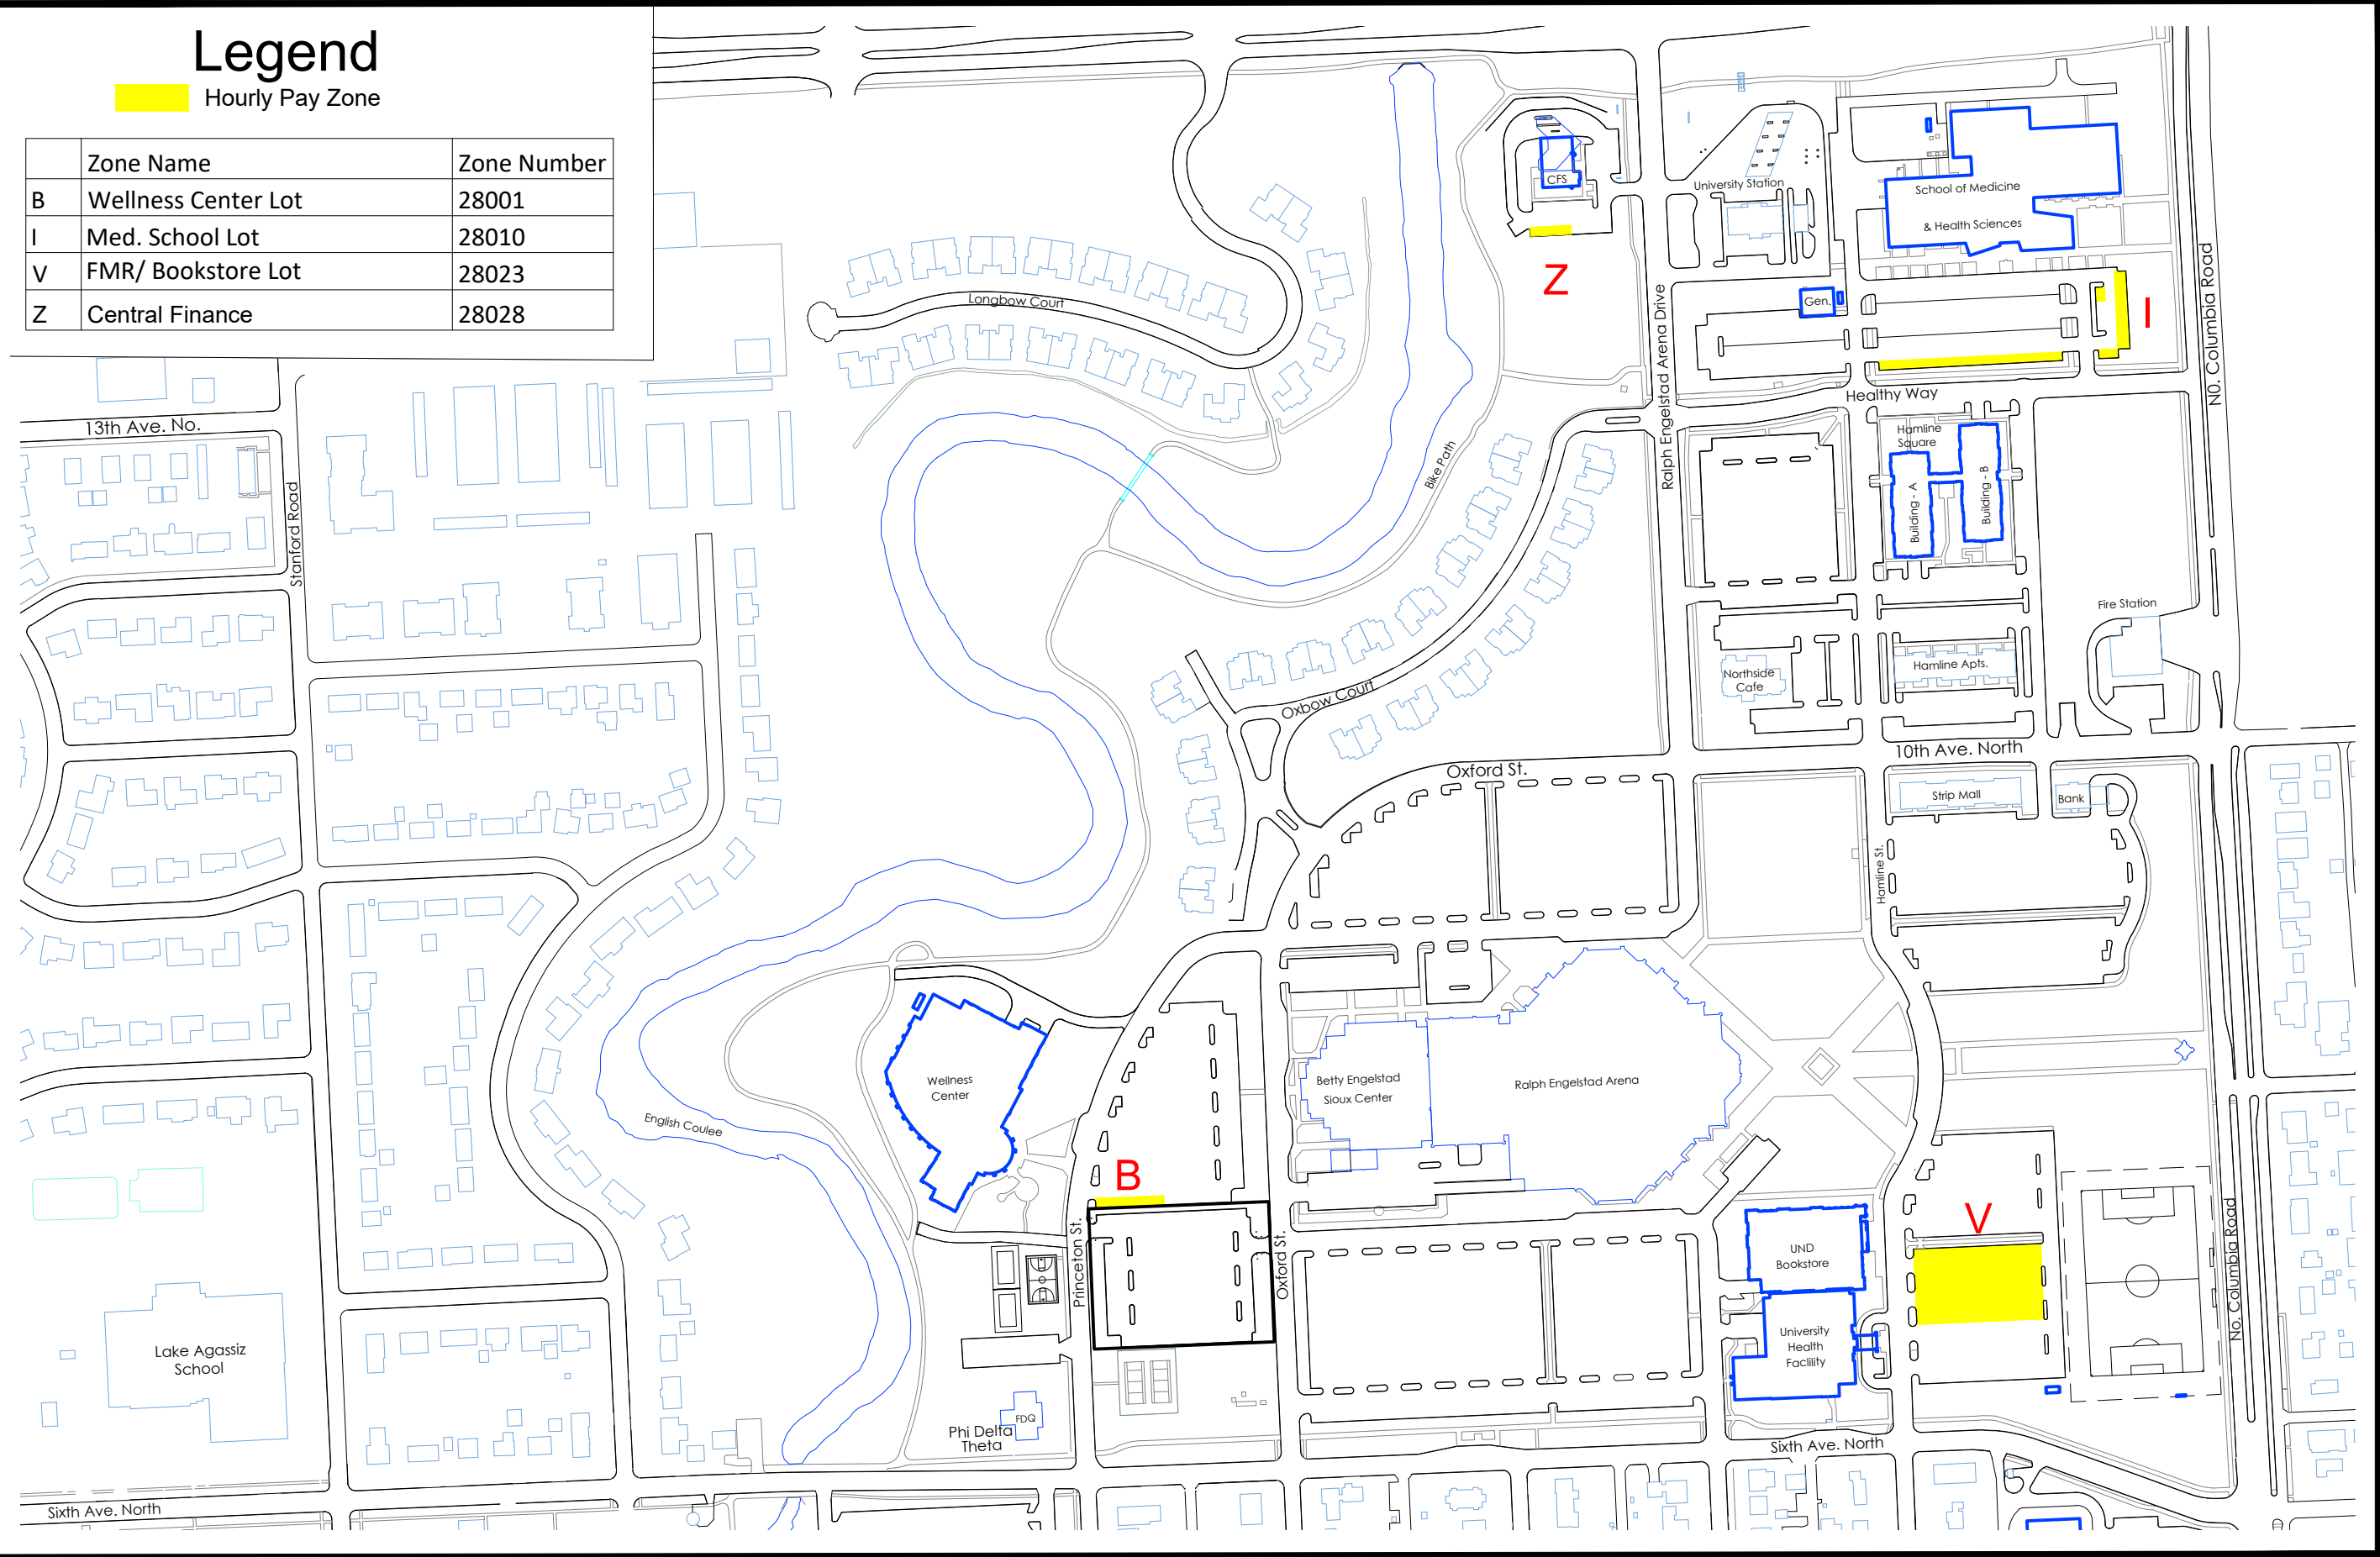

# Legend

Hourly Pay Zone

	Zone Name	Zone Number
A	Twamley Lot	28000
E	Columbia Hall Lot	28006
F	Columbia Hall Loop	28016
L	Archives Lot	28014
N	Burtness Lot	28017
P	Parking Ramp (Designated spots only)	28019
Q	Bek Lot	28020
S	High Performance Center Meters	28011
U	EERC Lot	28022
X	South Campus Lot	28025
Y	STEM Lot	28026

**Passport Parking**  
 University of North Dakota  
 Facilities Management

**East Campus**

6/10/2024

# Legend

 Hourly Pay Zone

Zone Name	Zone Number
B Wellness Center Lot	28001
I Med. School Lot	28010
V FMR/ Bookstore Lot	28023
Z Central Finance	28028

North Campus  
 Passport Parking  
 University of North Dakota  
 Facilities Management