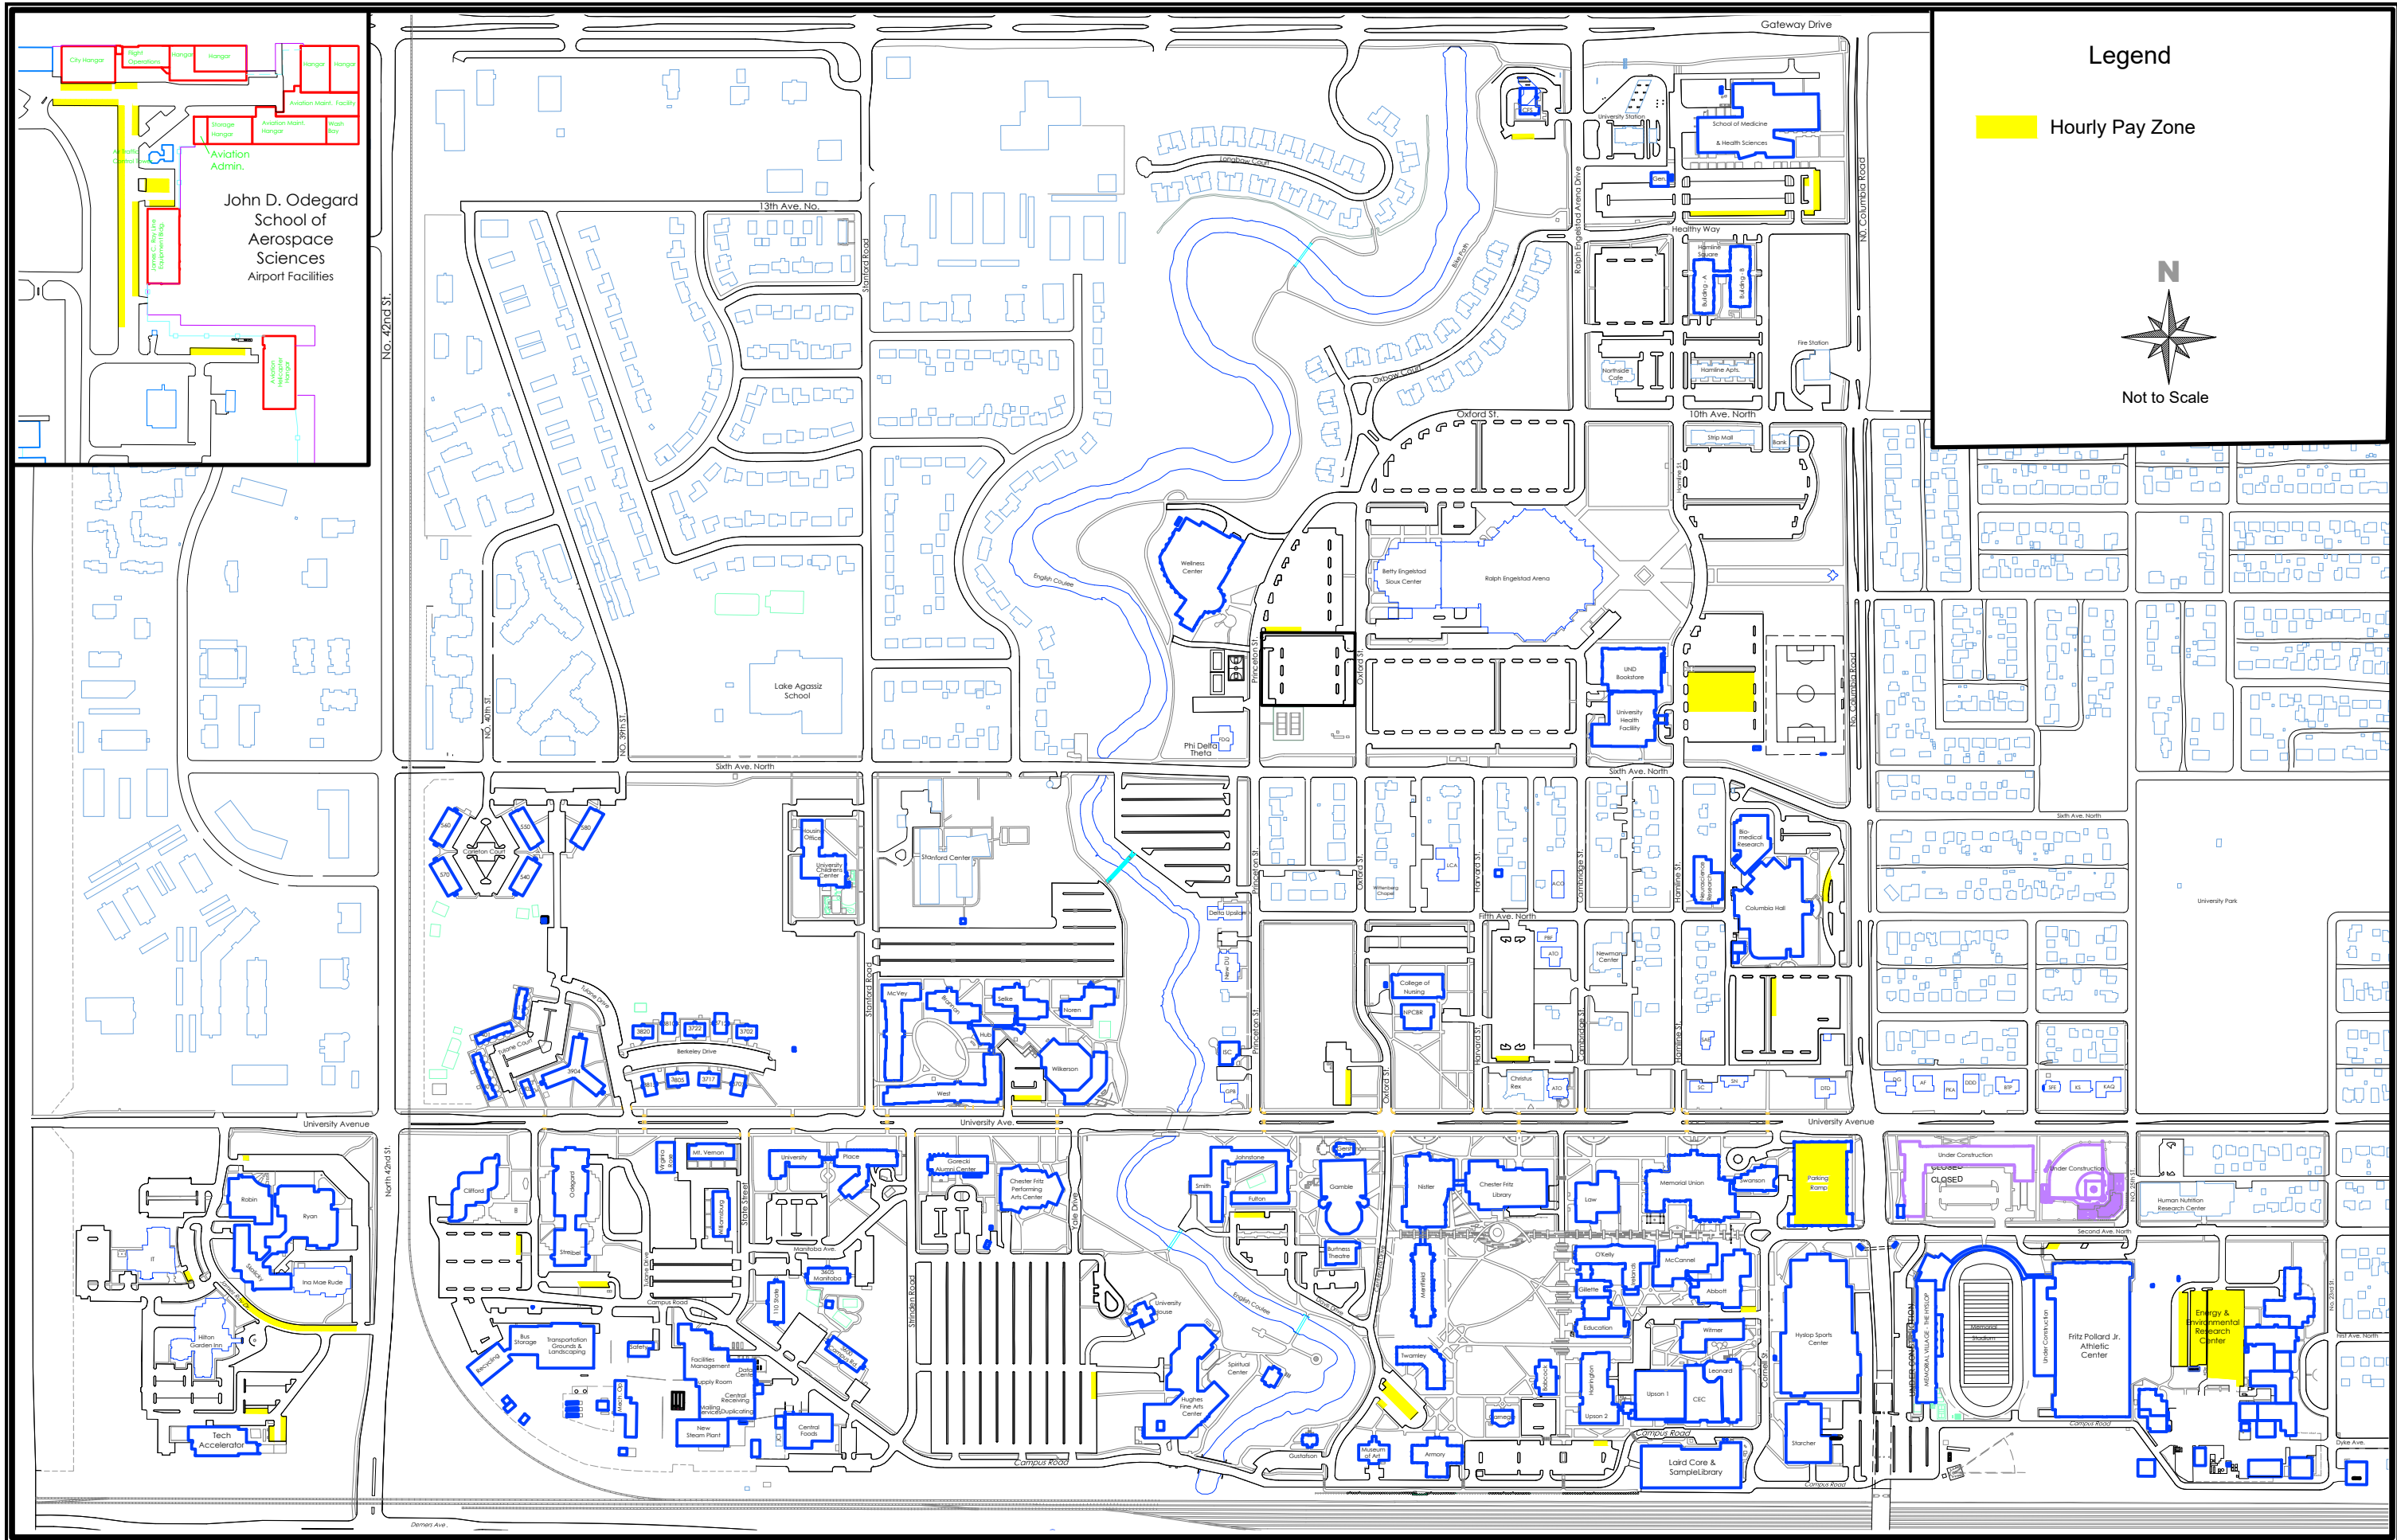

Legend

Hourly Pay Zone

Not to Scale

John D. Odegard
School of
Aerospace
Sciences
Airport Facilities

University Park

Energy & Environmental
Research Center

Fritz Pollard Jr.
Athletic Center

Laird Core & Sample Library

Hydas Sports Center

Under Construction
CLOSED

Under Construction

Human Nutrition
Research Center

Parking
Scarp

Memorial Union

Chesler-Fitz
Library

Heller

Johnstone

Fulton

Chesler-Fitz
Performing Arts Center

Concord

Place

University

Clifford

Ryan

Wilton

Tech
Accelerator

Starcher

McCannell

Abbott

Wilmer

Conard

Upson 1

Upson 2

Education

Gillette

Orsley

Spaulding

Spaulding Center

Higher Fine Arts Center

Central Foods

New Steam Plant

Central Recording

Central Recording

Facilities Management

Transportation

Bus Storage

Central Storage

Central Storage

Starcher

McCannell

Abbott

Wilmer

Conard

Upson 1

Upson 2

Education

Gillette

Orsley

Spaulding

Spaulding Center

Higher Fine Arts Center

Central Foods

New Steam Plant

Central Recording

Central Recording

Facilities Management

Transportation

Bus Storage

Central Storage

Central Storage