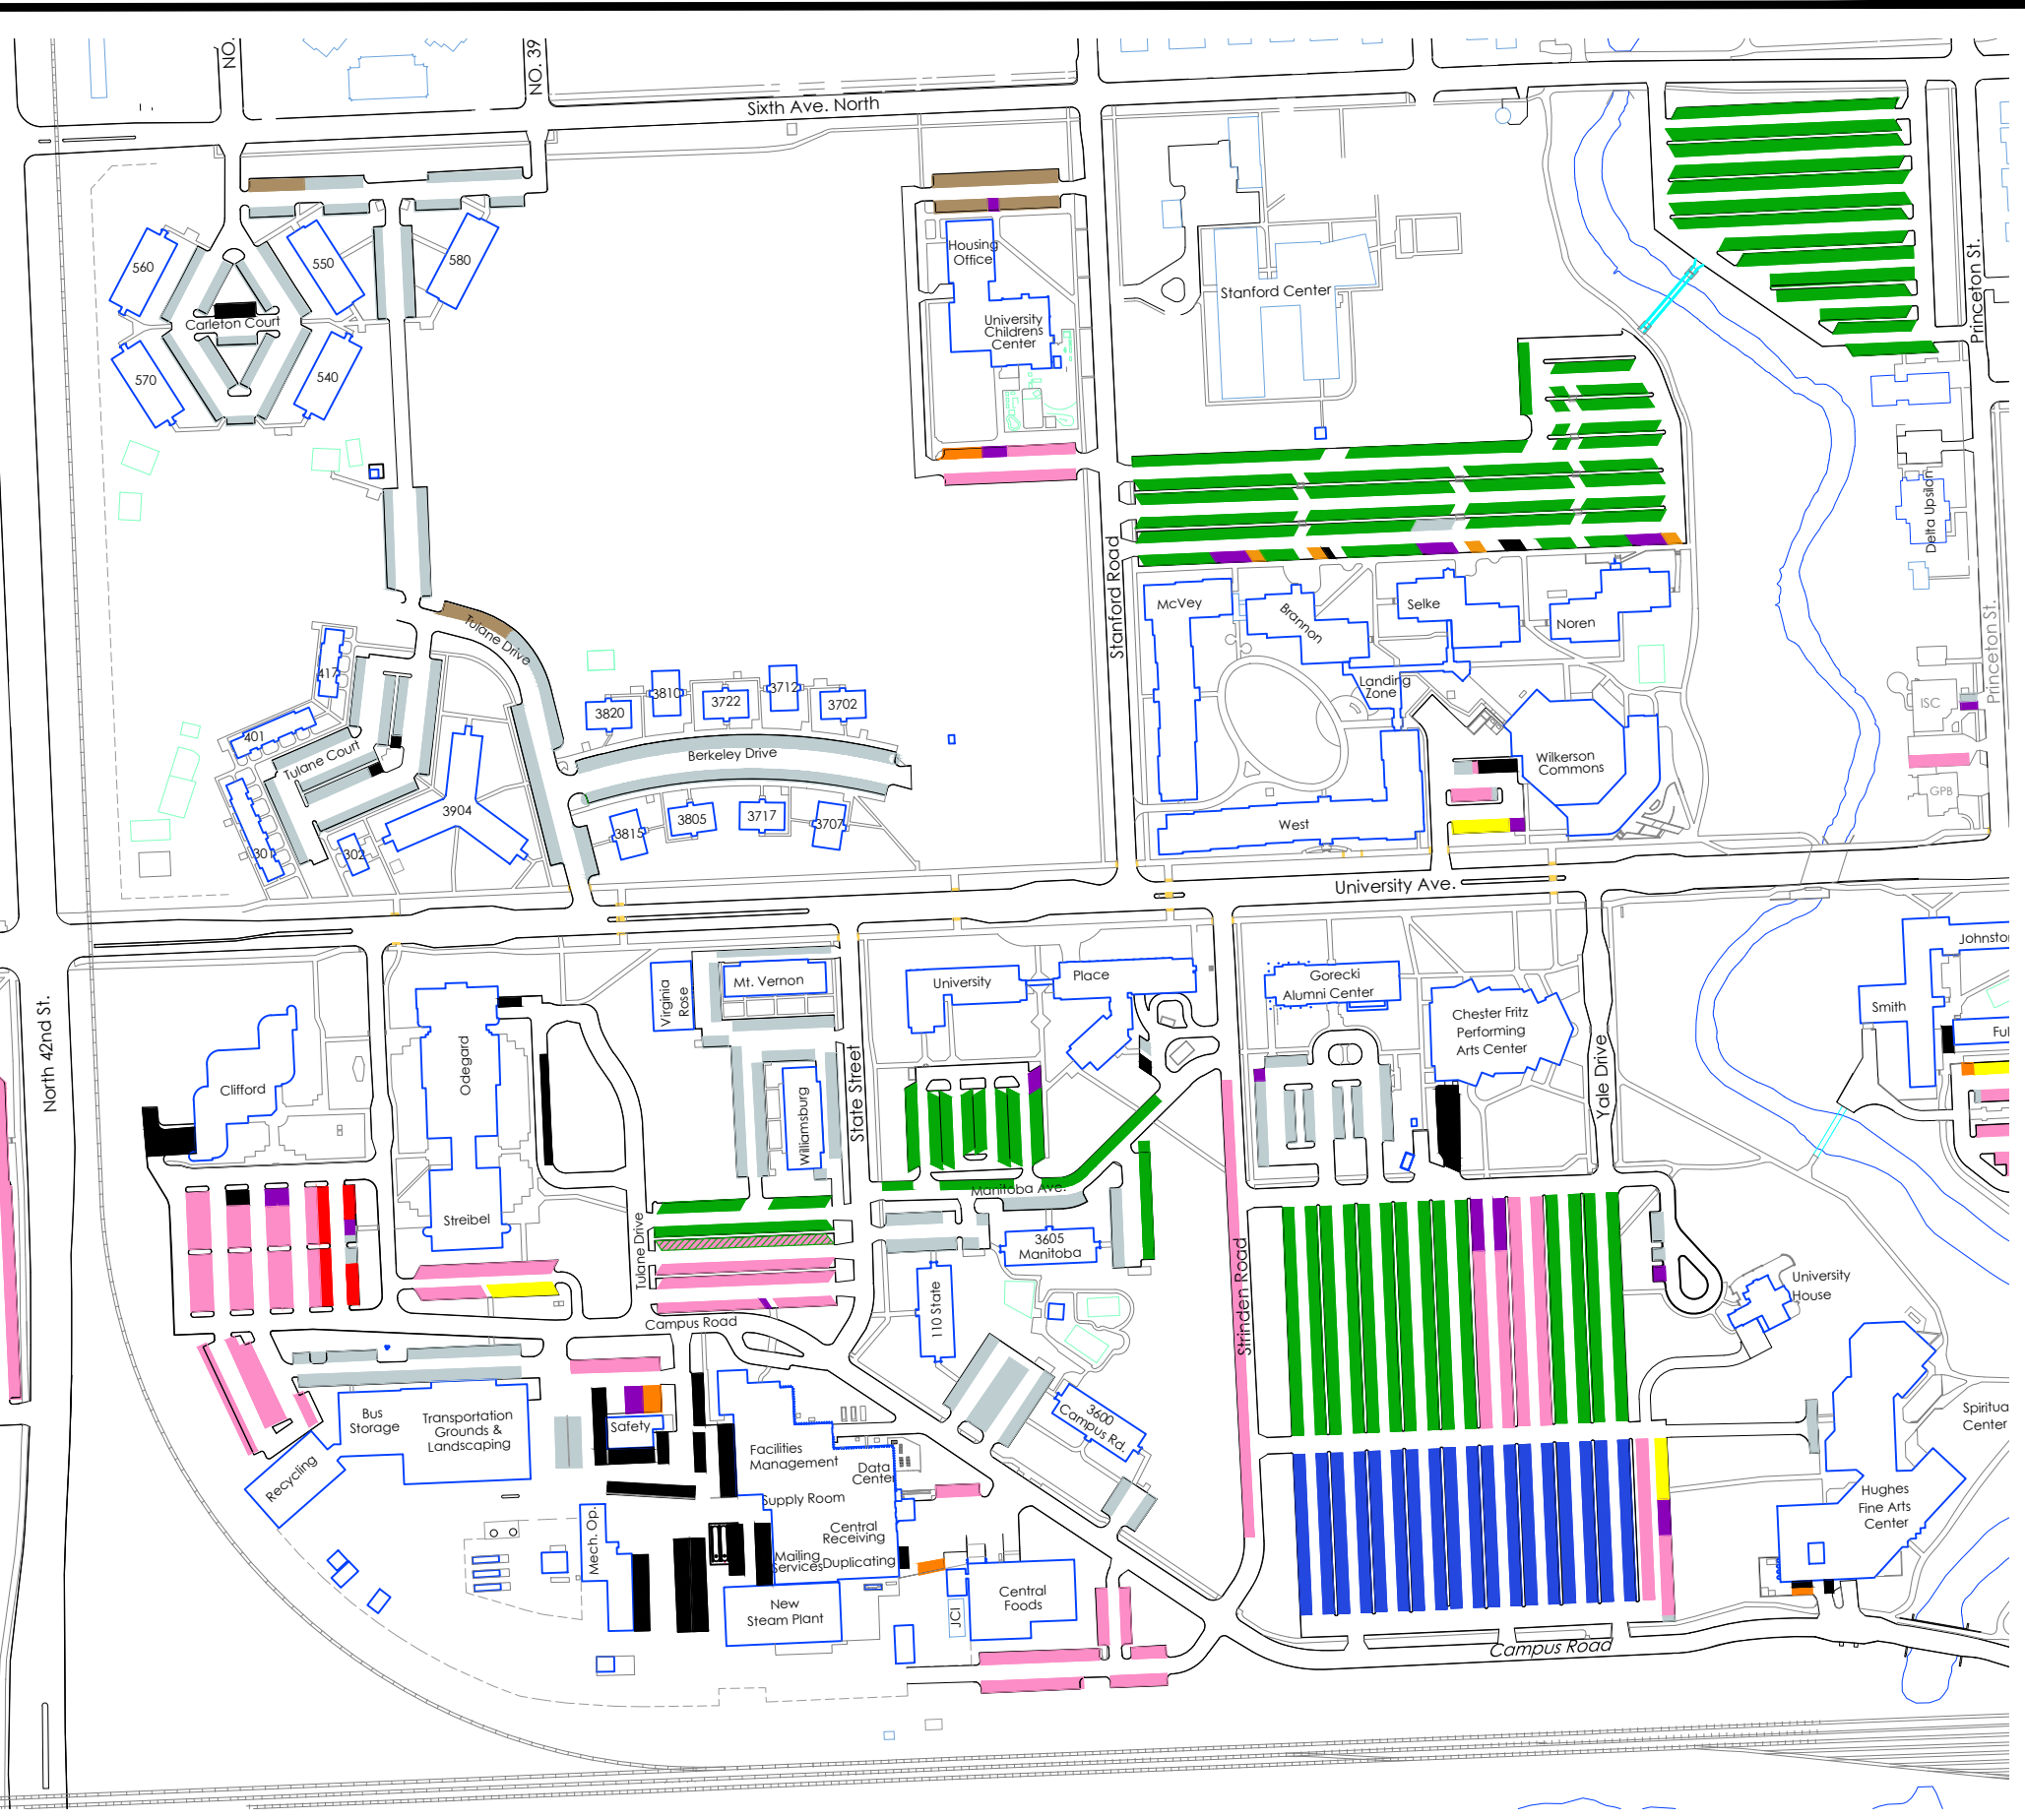

Parking - 2024-2025

- Housing **
- "A" Employee
- "A/S" Commuter
- "A/S/H"
- Greek
- Service Vehicle
- Accessible
- Time Zone
- Reserved
- Hourly Pay to Park
- Greek & "A/S" Commuter
- "A/S" Commuter & Chokecherry
- "A/S" Commuter & Elm
- "A" & Hourly Pay to Park

** Housing zone permits are not interchangeable between zones.

Parking Map
University of North Dakota
Facilities Management

West Campus
1/2/2025

Parking - 2024-2025

- Housing **
- "A" Employee
- "A/S" Commuter
- "A/S/H"
- Greek
- Service Vehicle
- Accessible
- Time Zone
- Reserved
- Hourly Pay to Park
- Greek & "A/S" Commuter
- "A/S" Commuter & Chokecherry
- "A/S" Commuter & Elm
- "A" & Hourly Pay to Park

** Housing zone permits are not interchangeable between zones.

Parking Map
 University of North Dakota
 Facilities Management

East Campus

1/2/2025

Parking - 2024-2025

- Housing **
- "A" Employee
- "A/S" Commuter
- "A/S/H"
- Greek
- Service Vehicle
- Accessible
- Time Zone
- Reserved
- Hourly Pay to Park
- Greek & "A/S" Commuter
- "A/S" Commuter & Chokecherry
- "A/S" Commuter & Elm
- "A" & Hourly Pay to Park

John D. Odegard
School of
Aerospace
Sciences
Airport Facilities

Parking Map
 University of North Dakota
 Facilities Management

Airport
 1/2/2025