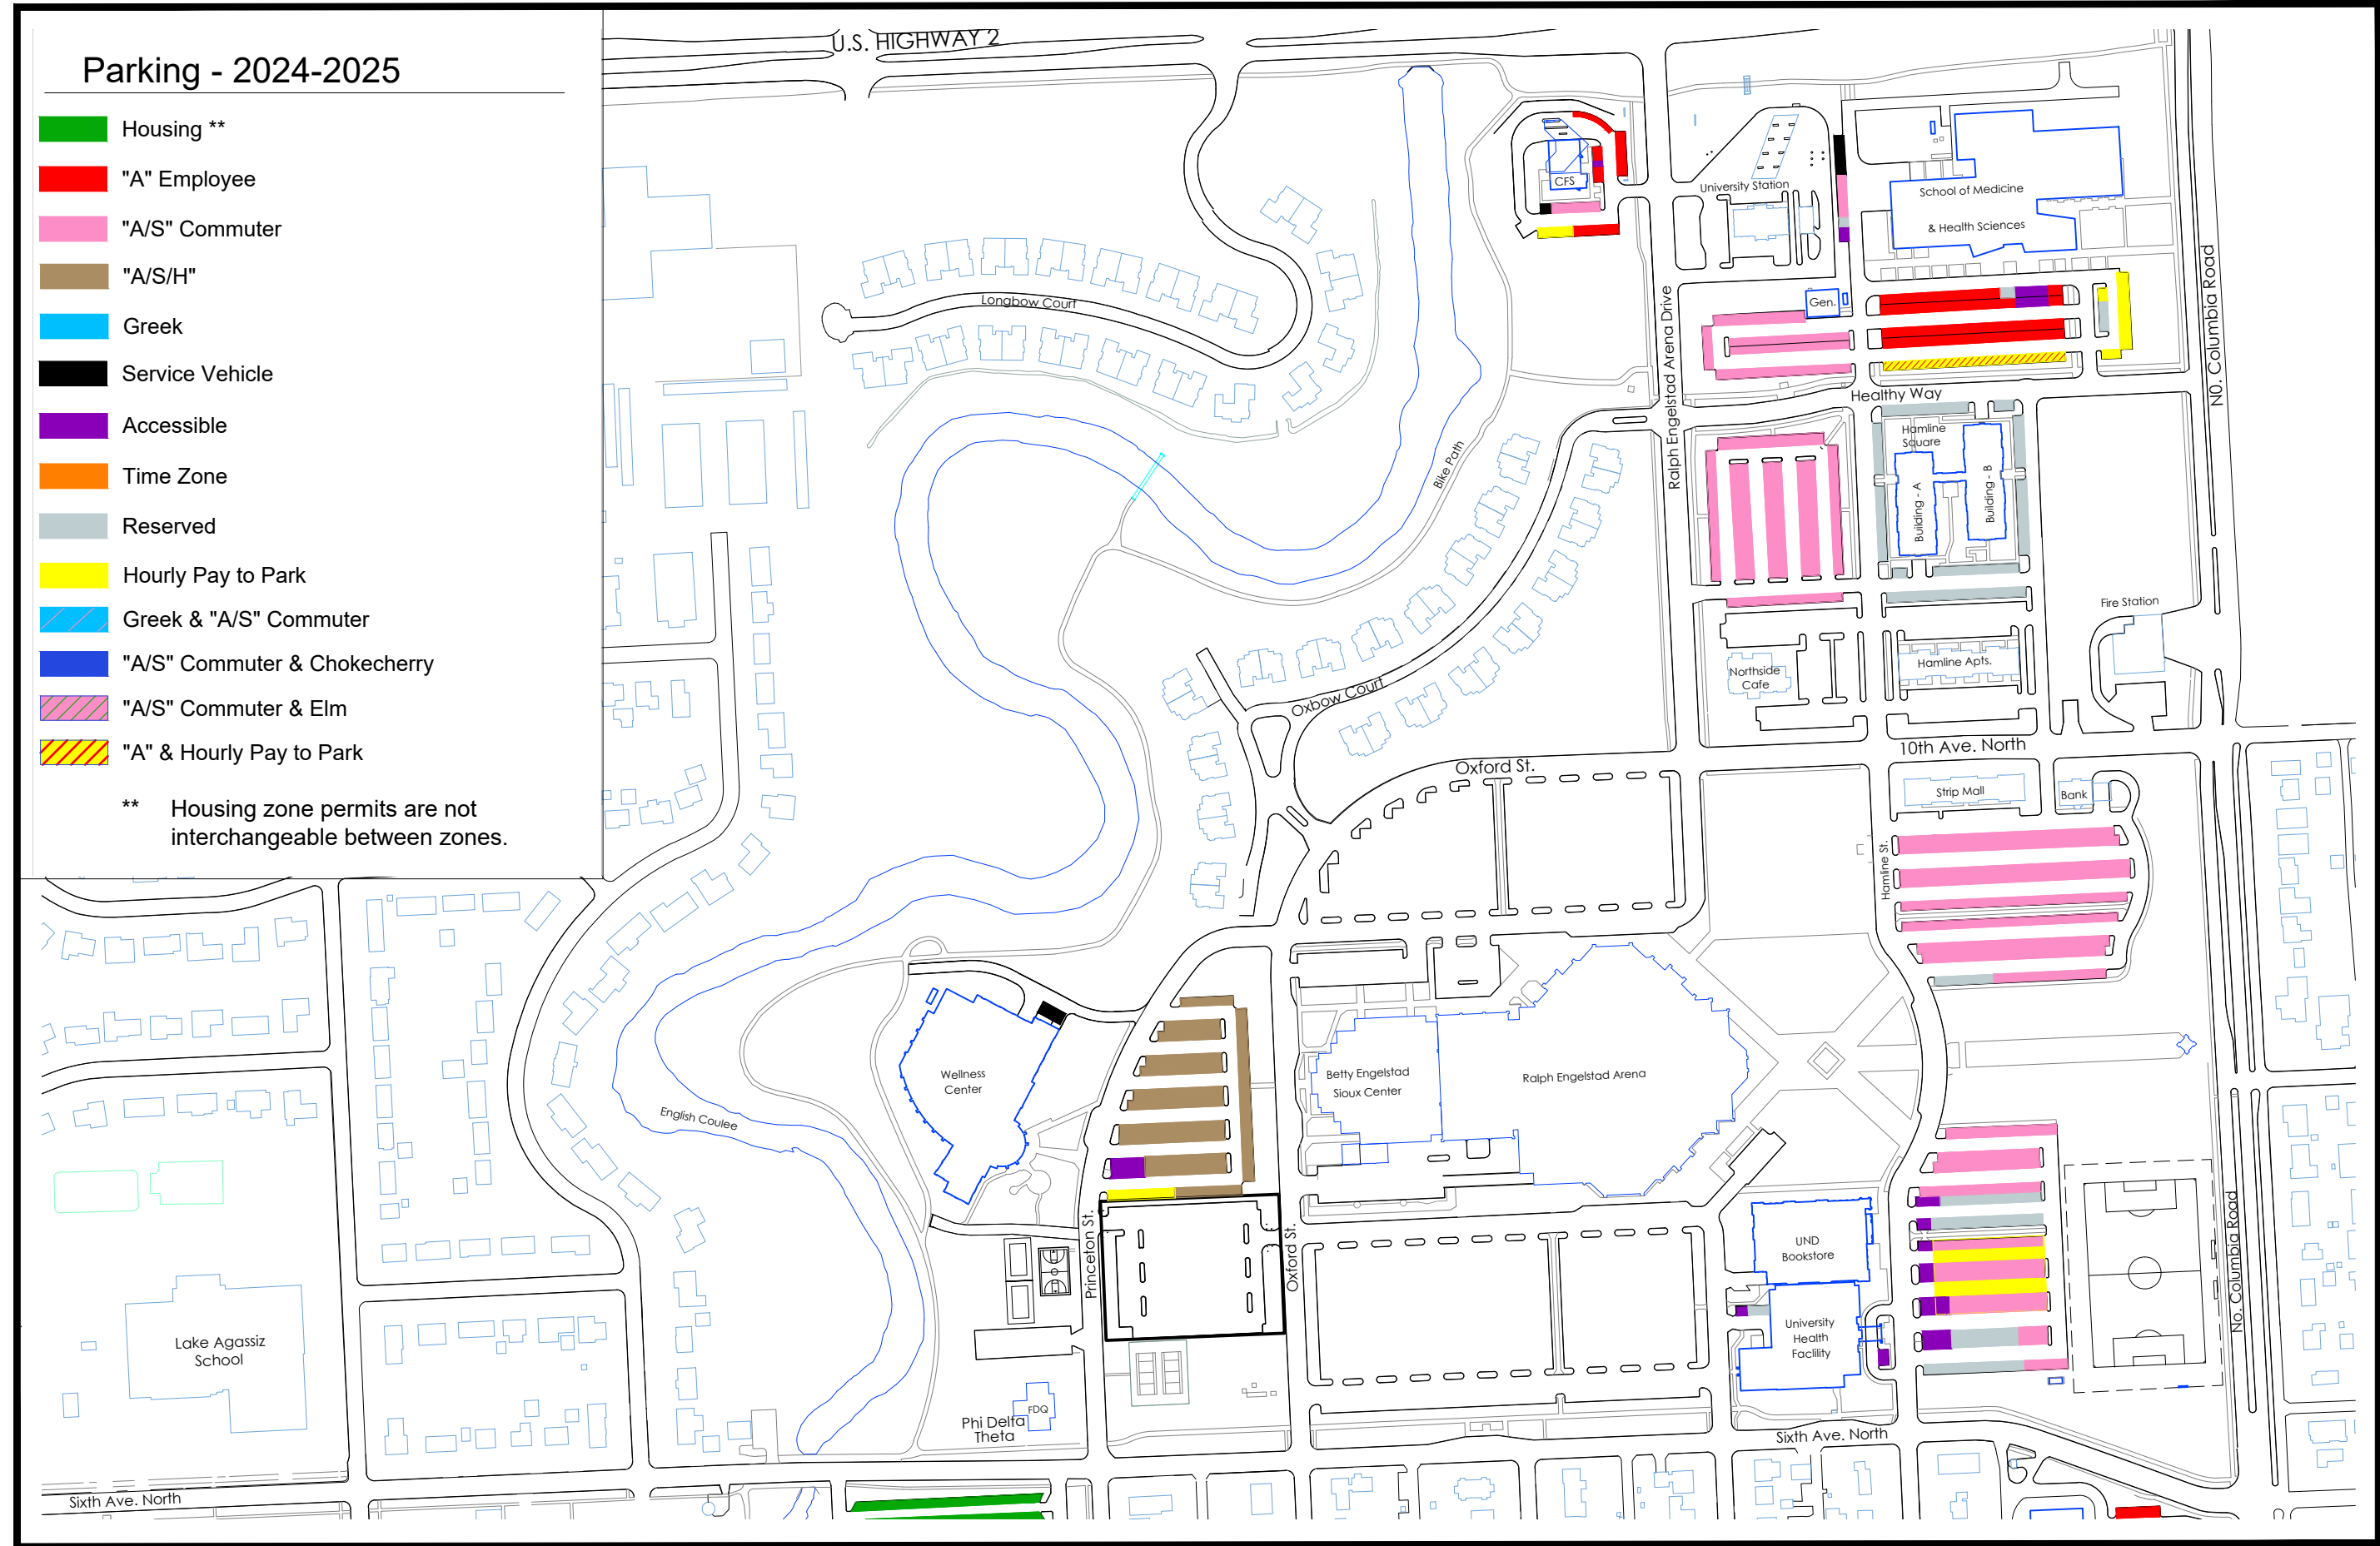

** Housing zone permits are not interchangeable between zones.

Parking Map
University of North Dakota
Facilities Management

West Campus
1/2/2025

Parking - 2024-2025

- Housing **
- "A" Employee
- "A/S" Commuter
- "A/S/H"
- Greek
- Service Vehicle
- Accessible
- Time Zone
- Reserved
- Hourly Pay to Park
- Greek & "A/S" Commuter
- "A/S" Commuter & Chokecherry
- "A/S" Commuter & Elm
- "A" & Hourly Pay to Park

** Housing zone permits are not interchangeable between zones.

Parking Map
 University of North Dakota
 Facilities Management

East Campus

1/2/2025

Parking - 2024-2025

- Housing **
- "A" Employee
- "A/S" Commuter
- "A/S/H"
- Greek
- Service Vehicle
- Accessible
- Time Zone
- Reserved
- Hourly Pay to Park
- Greek & "A/S" Commuter
- "A/S" Commuter & Chokecherry
- "A/S" Commuter & Elm
- "A" & Hourly Pay to Park

** Housing zone permits are not interchangeable between zones.

Parking Map University of North Dakota Facilities Management

North Campus

1/2/2025

Parking - 2024-2025

- "A" Employee
- "A/S/H" Overflow & Hourly Pay to Park
- Service Vehicle
- Accessible
- Time Zone
- Reserved