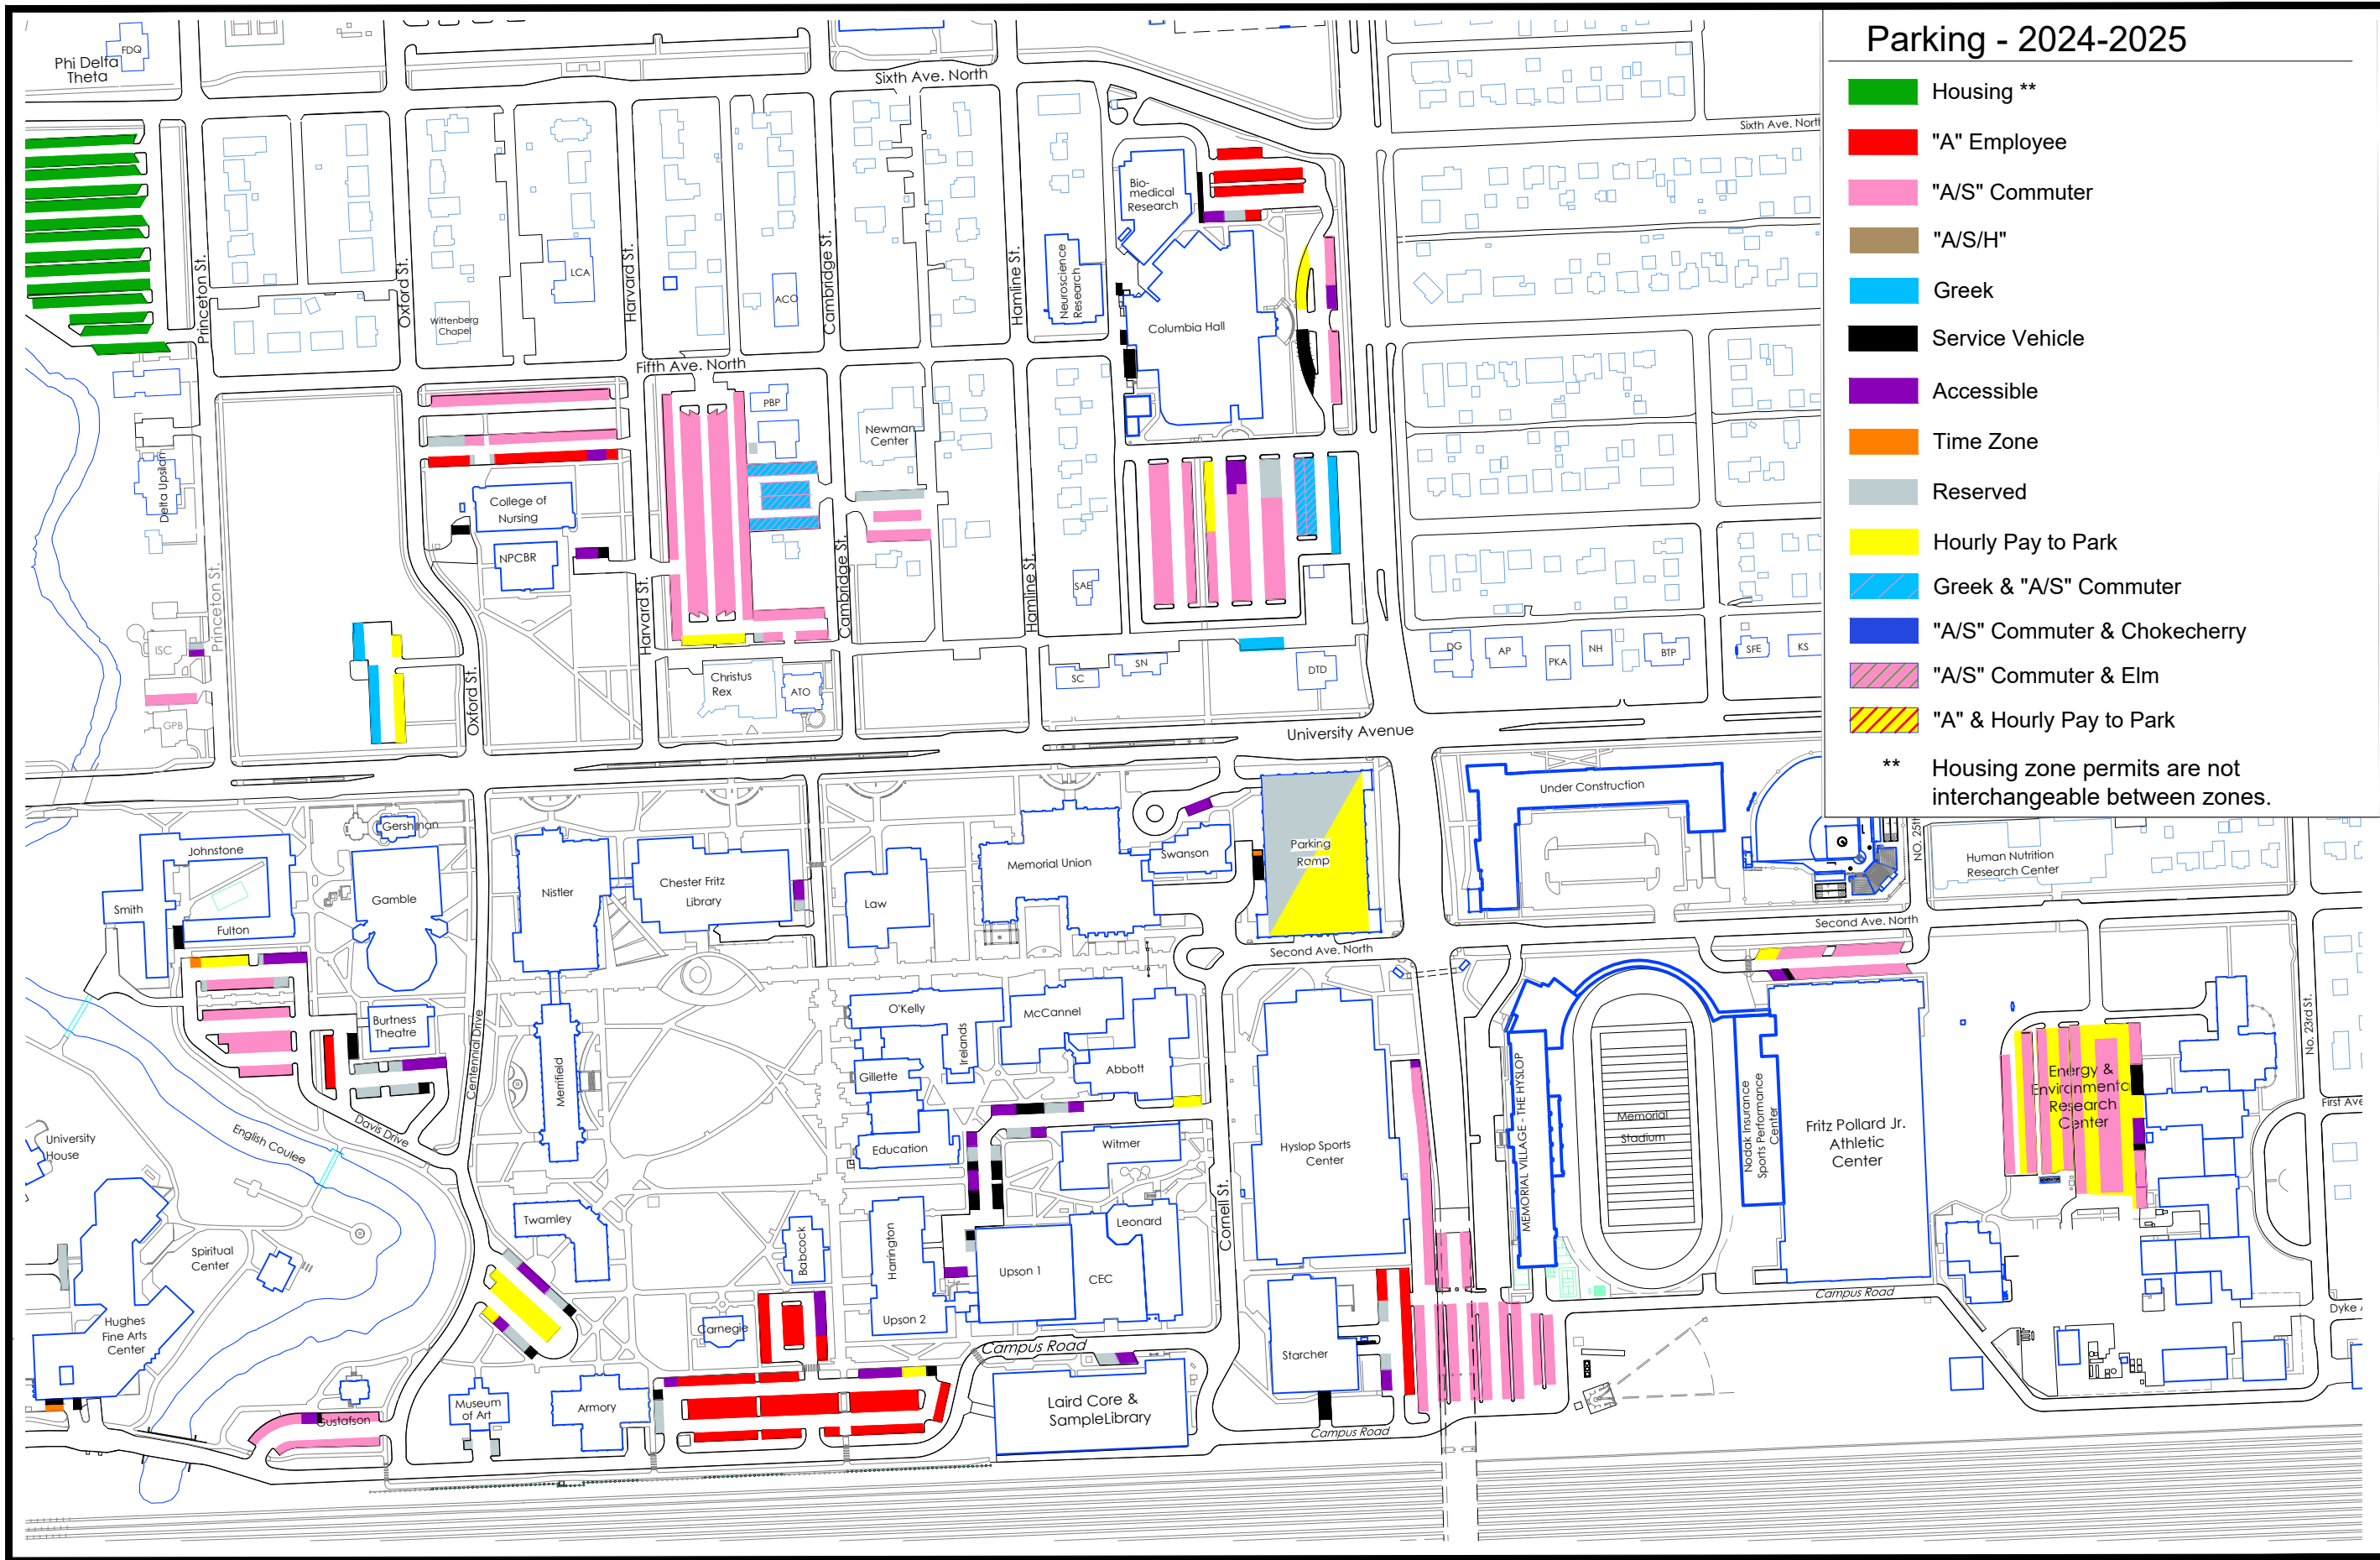

Parking - 2024-2025

- Housing **
- "A" Employee
- "A/S" Commuter
- "A/S/H"
- Greek
- Service Vehicle
- Accessible
- Time Zone
- Reserved
- Hourly Pay to Park
- Greek & "A/S" Commuter
- "A/S" Commuter & Chokecherry
- "A/S" Commuter & Elm
- "A" & Hourly Pay to Park

** Housing zone permits are not interchangeable between zones.

Parking Map
University of North Dakota
Facilities Management

West Campus
1/2/2025

Parking - 2024-2025

- Housing **
- "A" Employee
- "A/S" Commuter
- "A/S/H"
- Greek
- Service Vehicle
- Accessible
- Time Zone
- Reserved
- Hourly Pay to Park
- Greek & "A/S" Commuter
- "A/S" Commuter & Chokecherry
- "A/S" Commuter & Elm
- "A" & Hourly Pay to Park

** Housing zone permits are not interchangeable between zones.

Parking Map
 University of North Dakota
 Facilities Management

East Campus

1/2/2025

Parking - 2024-2025

- Housing **
- "A" Employee
- "A/S" Commuter
- "A/S/H"
- Greek
- Service Vehicle
- Accessible
- Time Zone
- Reserved
- Hourly Pay to Park
- Greek & "A/S" Commuter
- "A/S" Commuter & Chokecherry
- "A/S" Commuter & Elm
- "A" & Hourly Pay to Park

John D. Odegard
School of
Aerospace
Sciences
Airport Facilities

Parking Map
 University of North Dakota
 Facilities Management

Airport
 1/2/2025