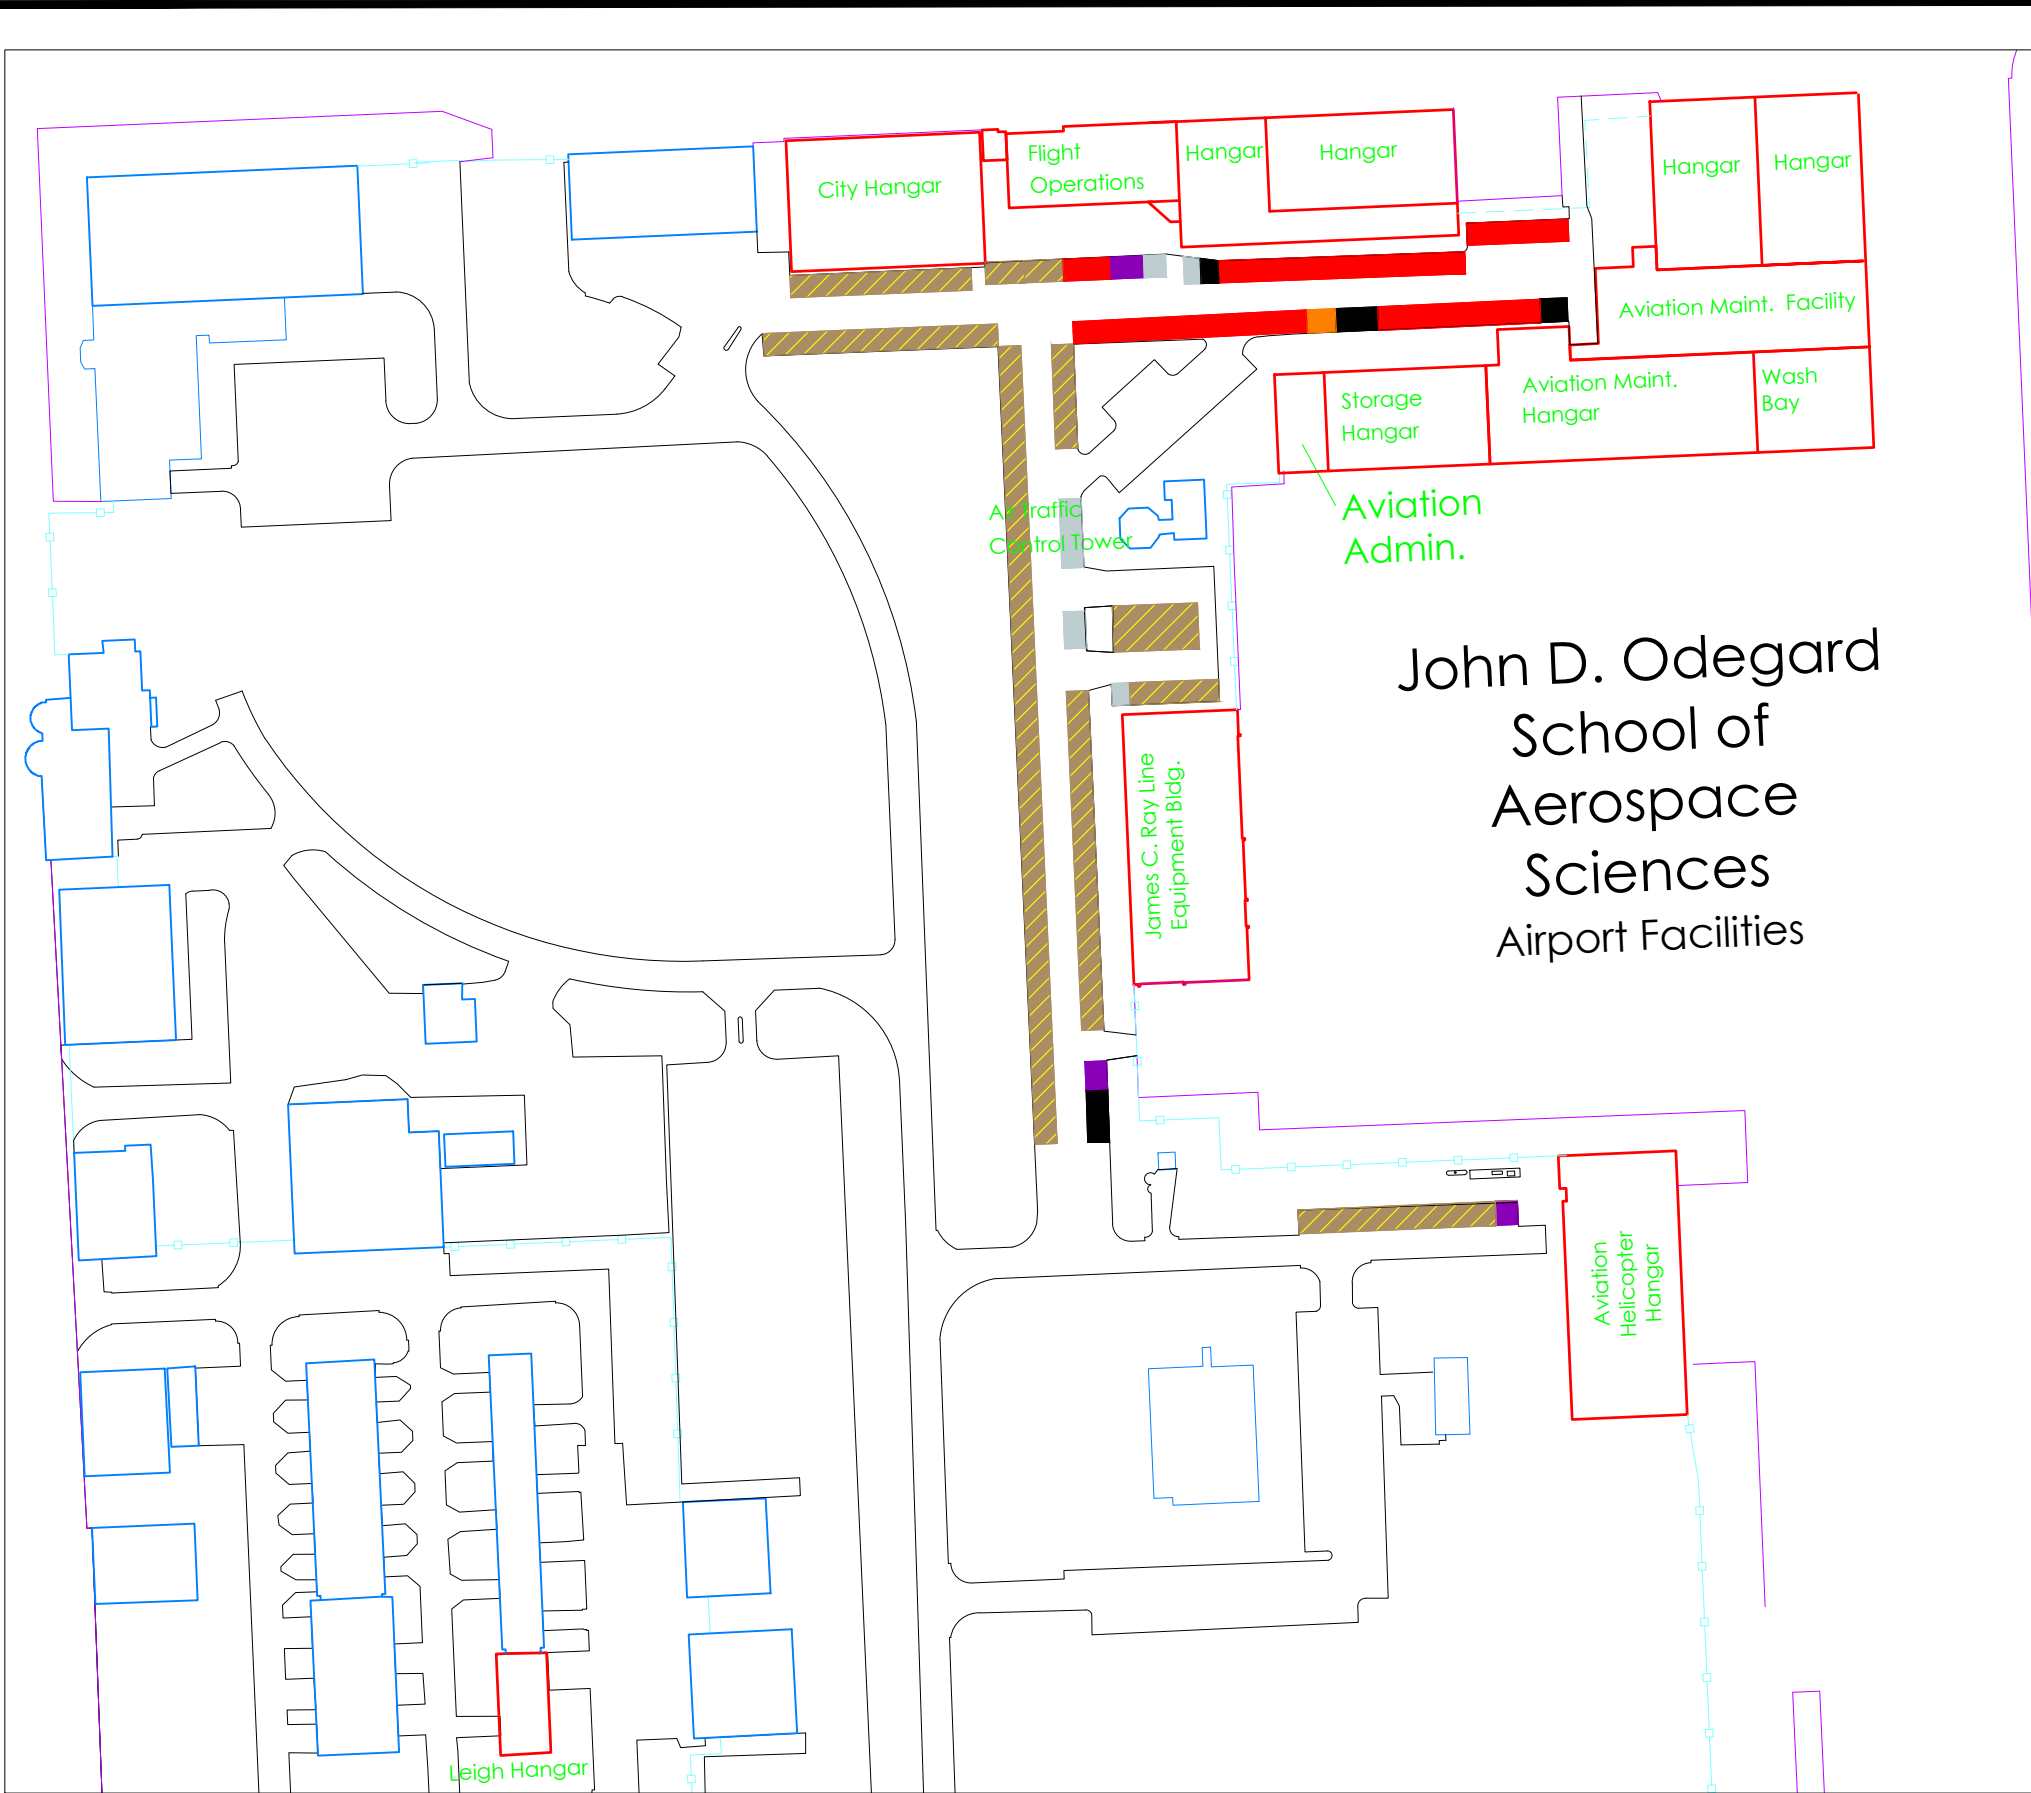

** Housing zone permits are not interchangeable between zones.

Parking Map
University of North Dakota
Facilities Management

West Campus
1/2/2025

Parking - 2024-2025

- Housing **
- "A" Employee
- "A/S" Commuter
- "A/S/H"
- Greek
- Service Vehicle
- Accessible
- Time Zone
- Reserved
- Hourly Pay to Park
- Greek & "A/S" Commuter
- "A/S" Commuter & Chokecherry
- "A/S" Commuter & Elm
- "A" & Hourly Pay to Park

** Housing zone permits are not interchangeable between zones.

Parking Map
 University of North Dakota
 Facilities Management

East Campus

1/2/2025

Parking - 2024-2025

- Housing **
- "A" Employee
- "A/S" Commuter
- "A/S/H"
- Greek
- Service Vehicle
- Accessible
- Time Zone
- Reserved
- Hourly Pay to Park
- Greek & "A/S" Commuter
- "A/S" Commuter & Chokecherry
- "A/S" Commuter & Elm
- "A" & Hourly Pay to Park

** Housing zone permits are not interchangeable between zones.

Parking Map University of North Dakota Facilities Management

North Campus

1/2/2025

Parking - 2024-2025

- "A" Employee
- "A/S/H" Overflow & Hourly Pay to Park
- Service Vehicle
- Accessible
- Time Zone
- Reserved