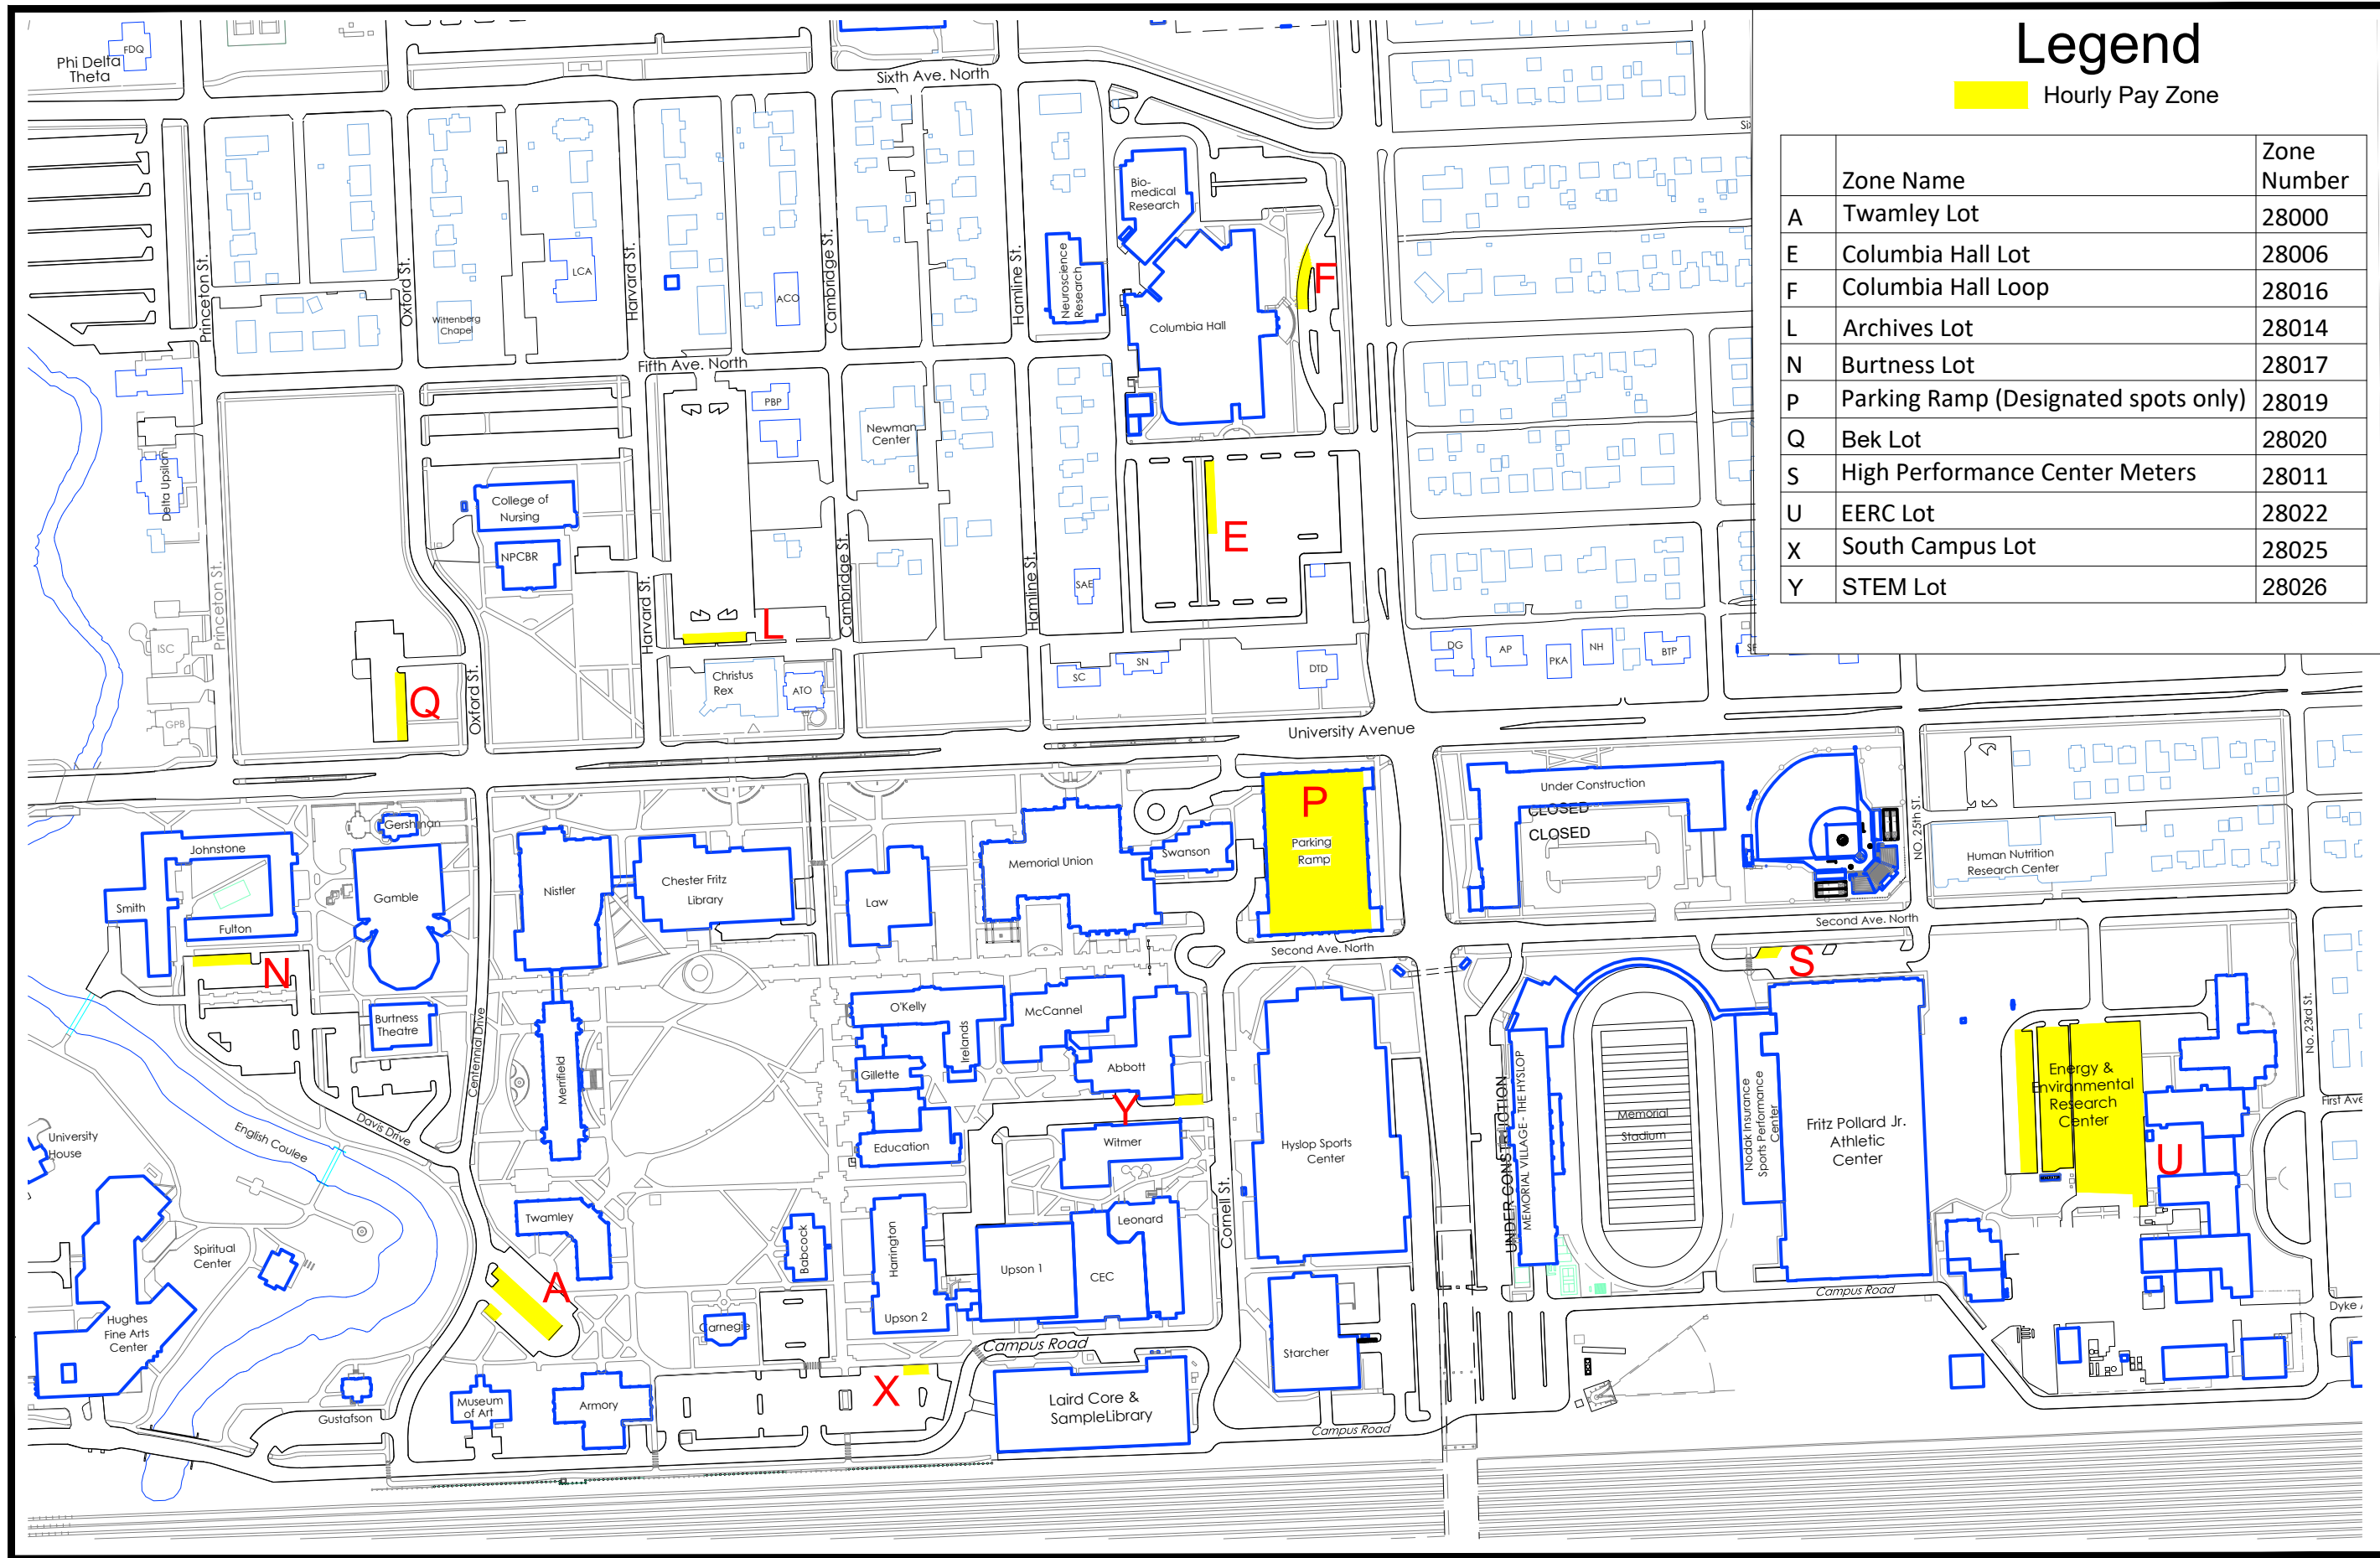

Legend

 Hourly Pay Zone

Zone Name	Zone Number	
C	Chester Fritz Auditorium	28002
D	Wilkerson Commons Lot	28003
G	Ryan Hall Meters	28008
J	IT/Skalicky Lot	28012
M	James Ray Drive	28015
T	Tech Accelerator	28021
W	Streibel Hall	28024

West Campus
 Passport Parking
 University of North Dakota
 Facilities Management

11/22/2024

Legend

Hourly Pay Zone

	Zone Name	Zone Number
A	Twamley Lot	28000
E	Columbia Hall Lot	28006
F	Columbia Hall Loop	28016
L	Archives Lot	28014
N	Burtness Lot	28017
P	Parking Ramp (Designated spots only)	28019
Q	Bek Lot	28020
S	High Performance Center Meters	28011
U	EERC Lot	28022
X	South Campus Lot	28025
Y	STEM Lot	28026

Passport Parking
 University of North Dakota
 Facilities Management

East Campus

11/22/2024

Legend

Hourly Pay Zone

Zone Name	Zone Number
B Wellness Center Lot	28001
I Med. School Lot	28010
V FMR/ Bookstore Lot	28023
Z Central Finance	28028

Airport
 11/22/2024