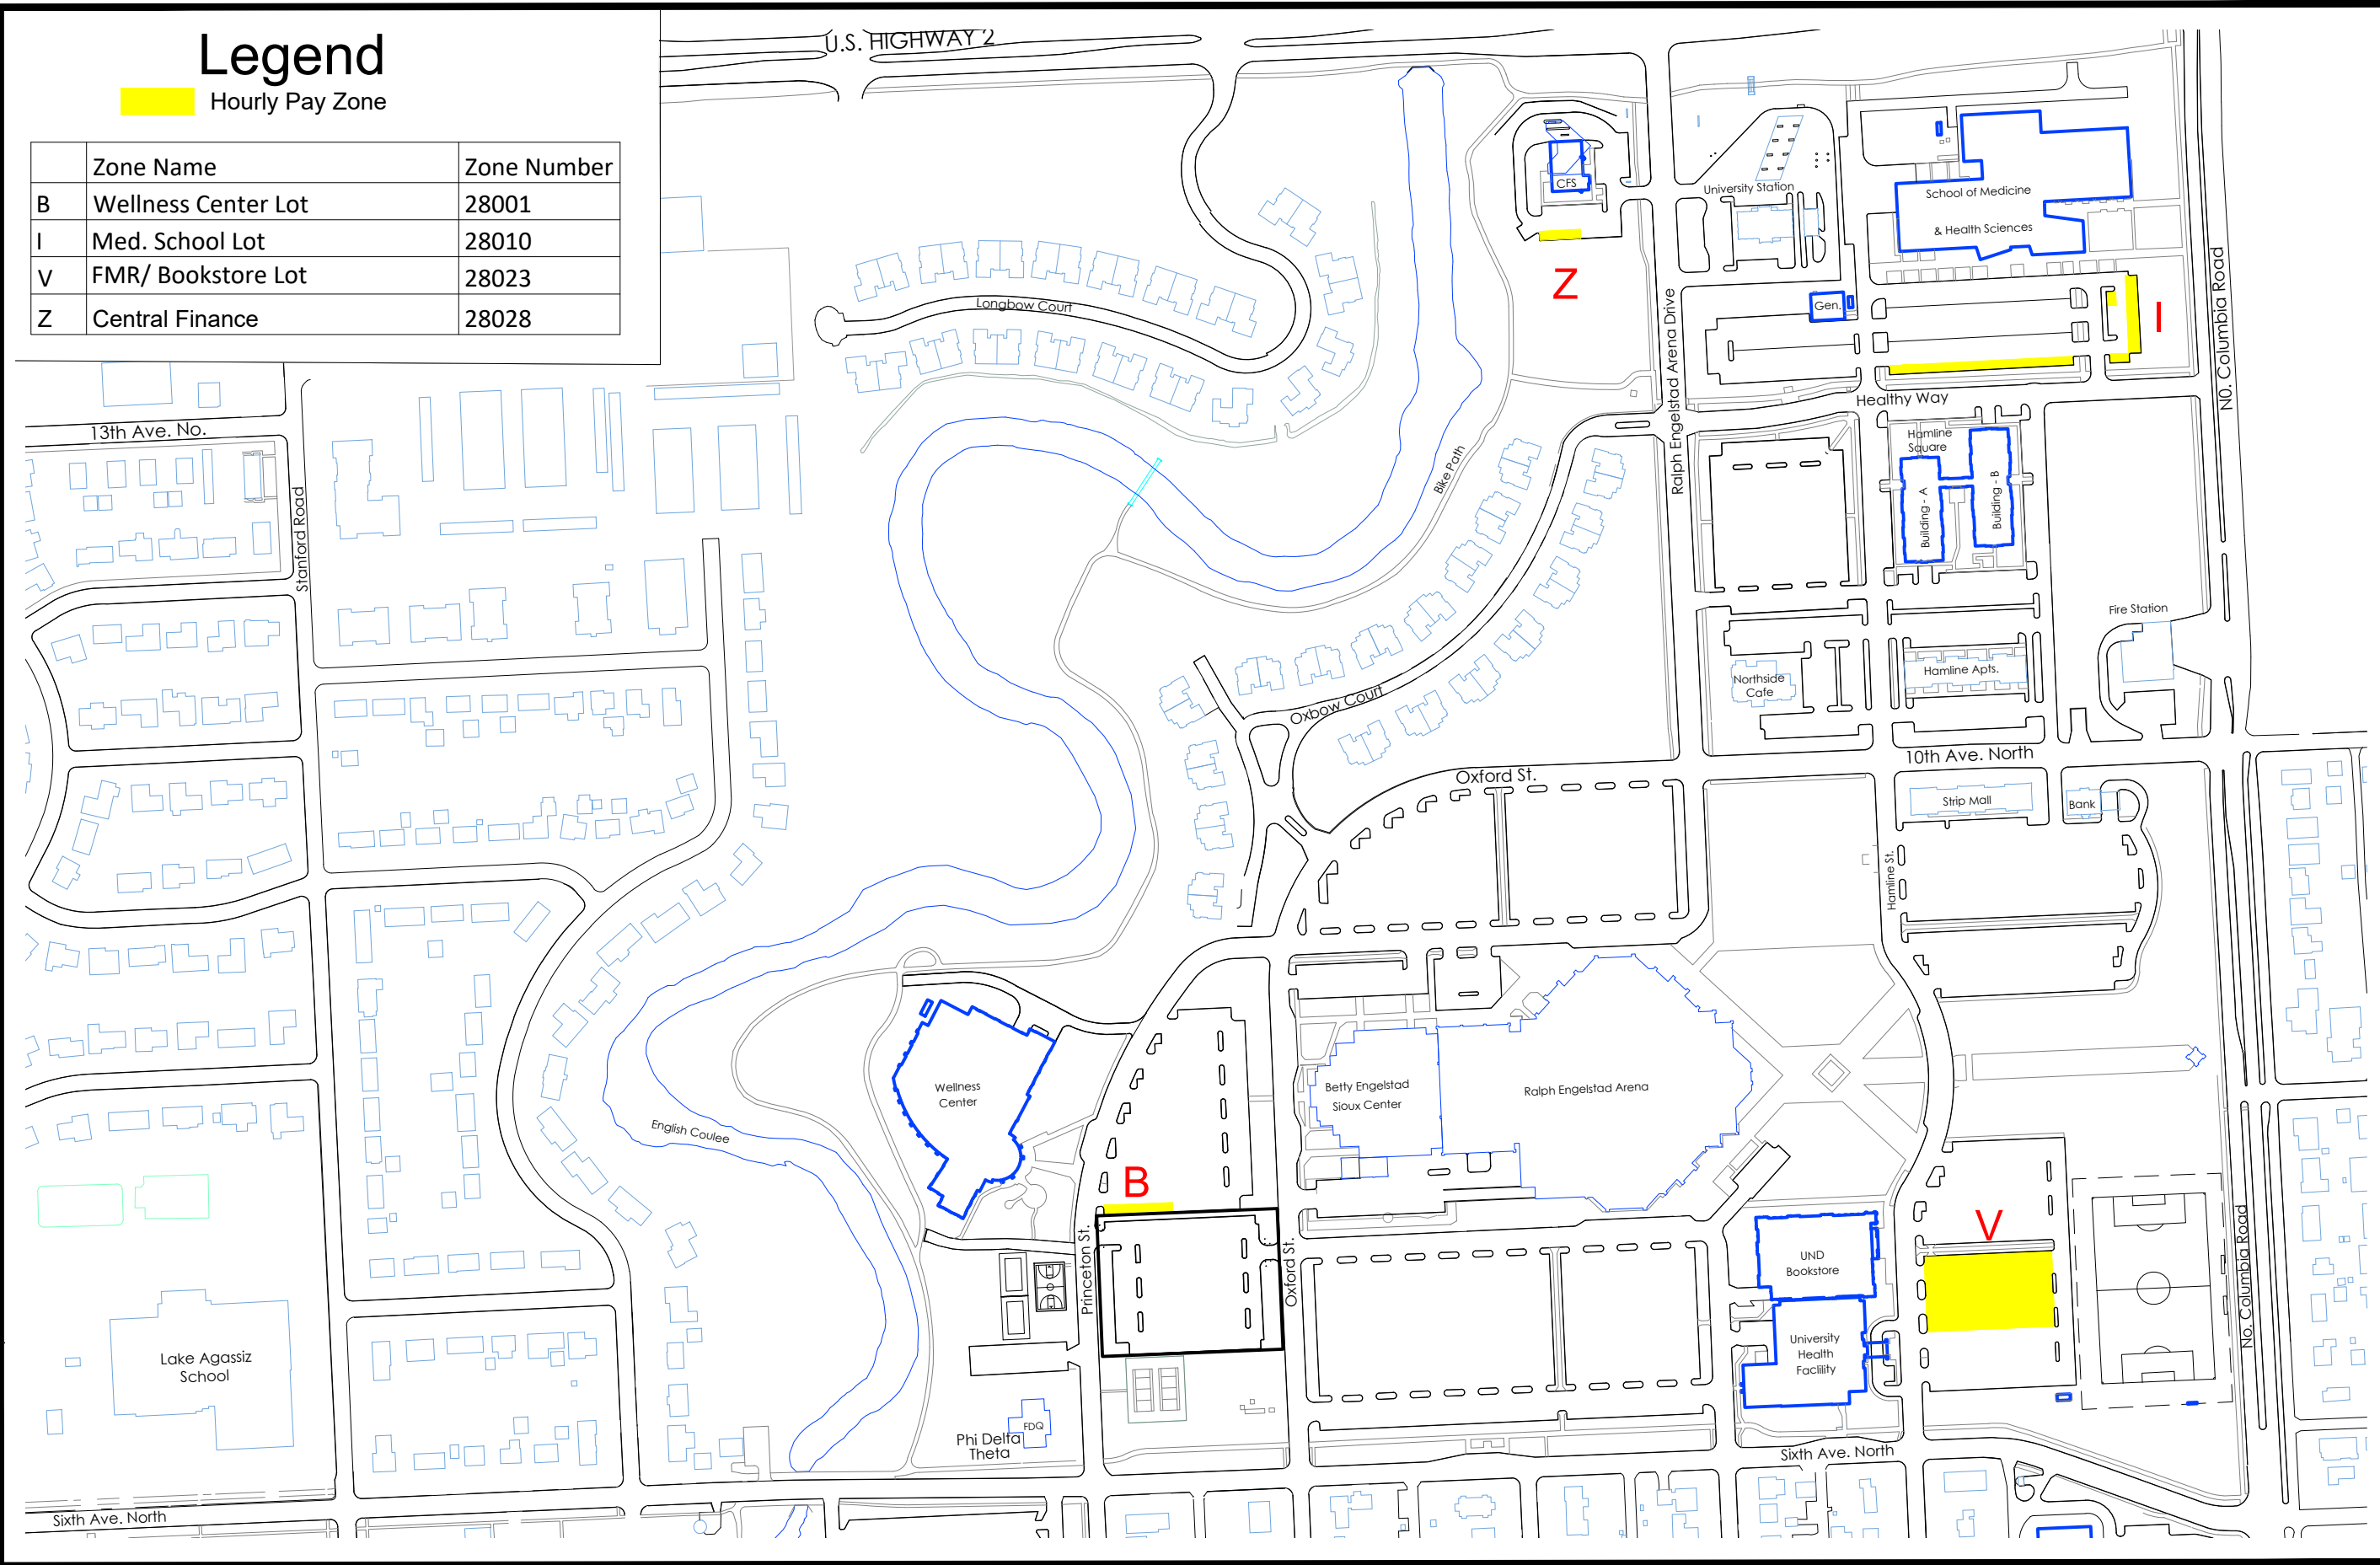

West Campus
 Passport Parking
 University of North Dakota
 Facilities Management

11/22/2024

Legend

Hourly Pay Zone

	Zone Name	Zone Number
A	Twamley Lot	28000
E	Columbia Hall Lot	28006
F	Columbia Hall Loop	28016
L	Archives Lot	28014
N	Burtness Lot	28017
P	Parking Ramp (Designated spots only)	28019
Q	Bek Lot	28020
S	High Performance Center Meters	28011
U	EERC Lot	28022
X	South Campus Lot	28025
Y	STEM Lot	28026

Passport Parking
 University of North Dakota
 Facilities Management

East Campus

11/22/2024

Legend

Hourly Pay Zone

Zone Name	Zone Number
B Wellness Center Lot	28001
I Med. School Lot	28010
V FMR/ Bookstore Lot	28023
Z Central Finance	28028

Airport
 11/22/2024