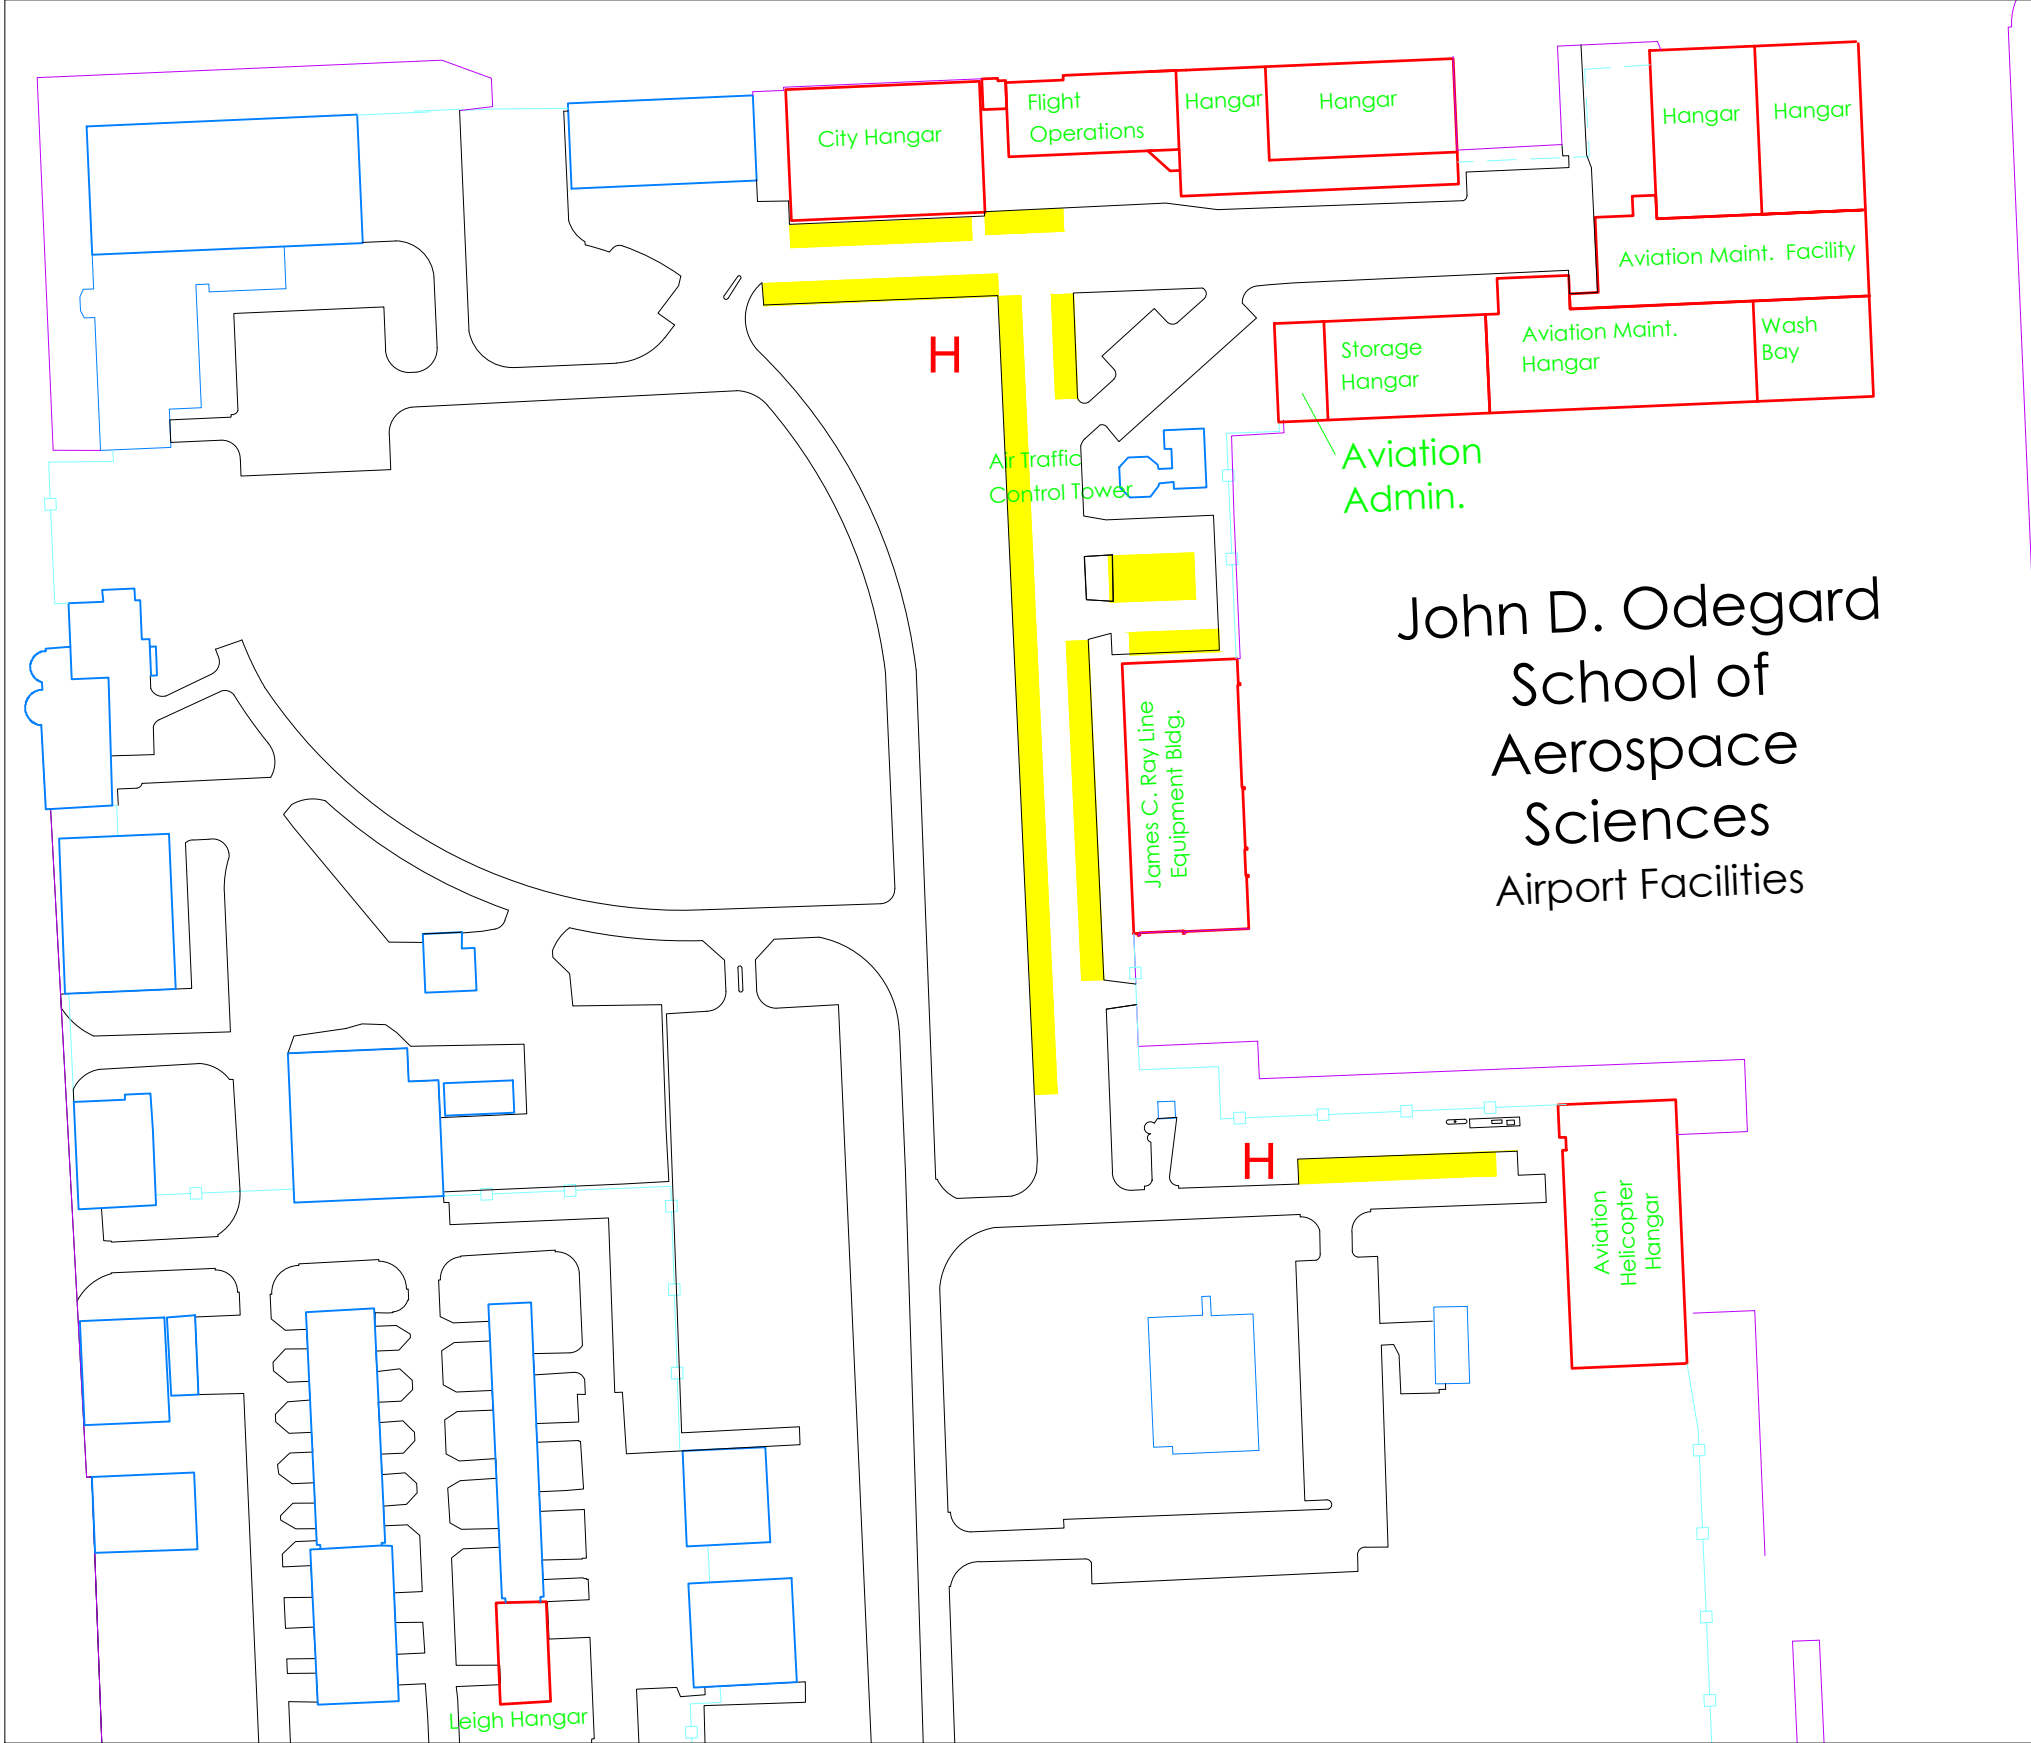

Legend

Hourly Pay Zone

	Zone Name	Zone Number
H	Airport Meters	28009

Passport Parking
University of North Dakota
Facilities Management

Airport
11/22/2024