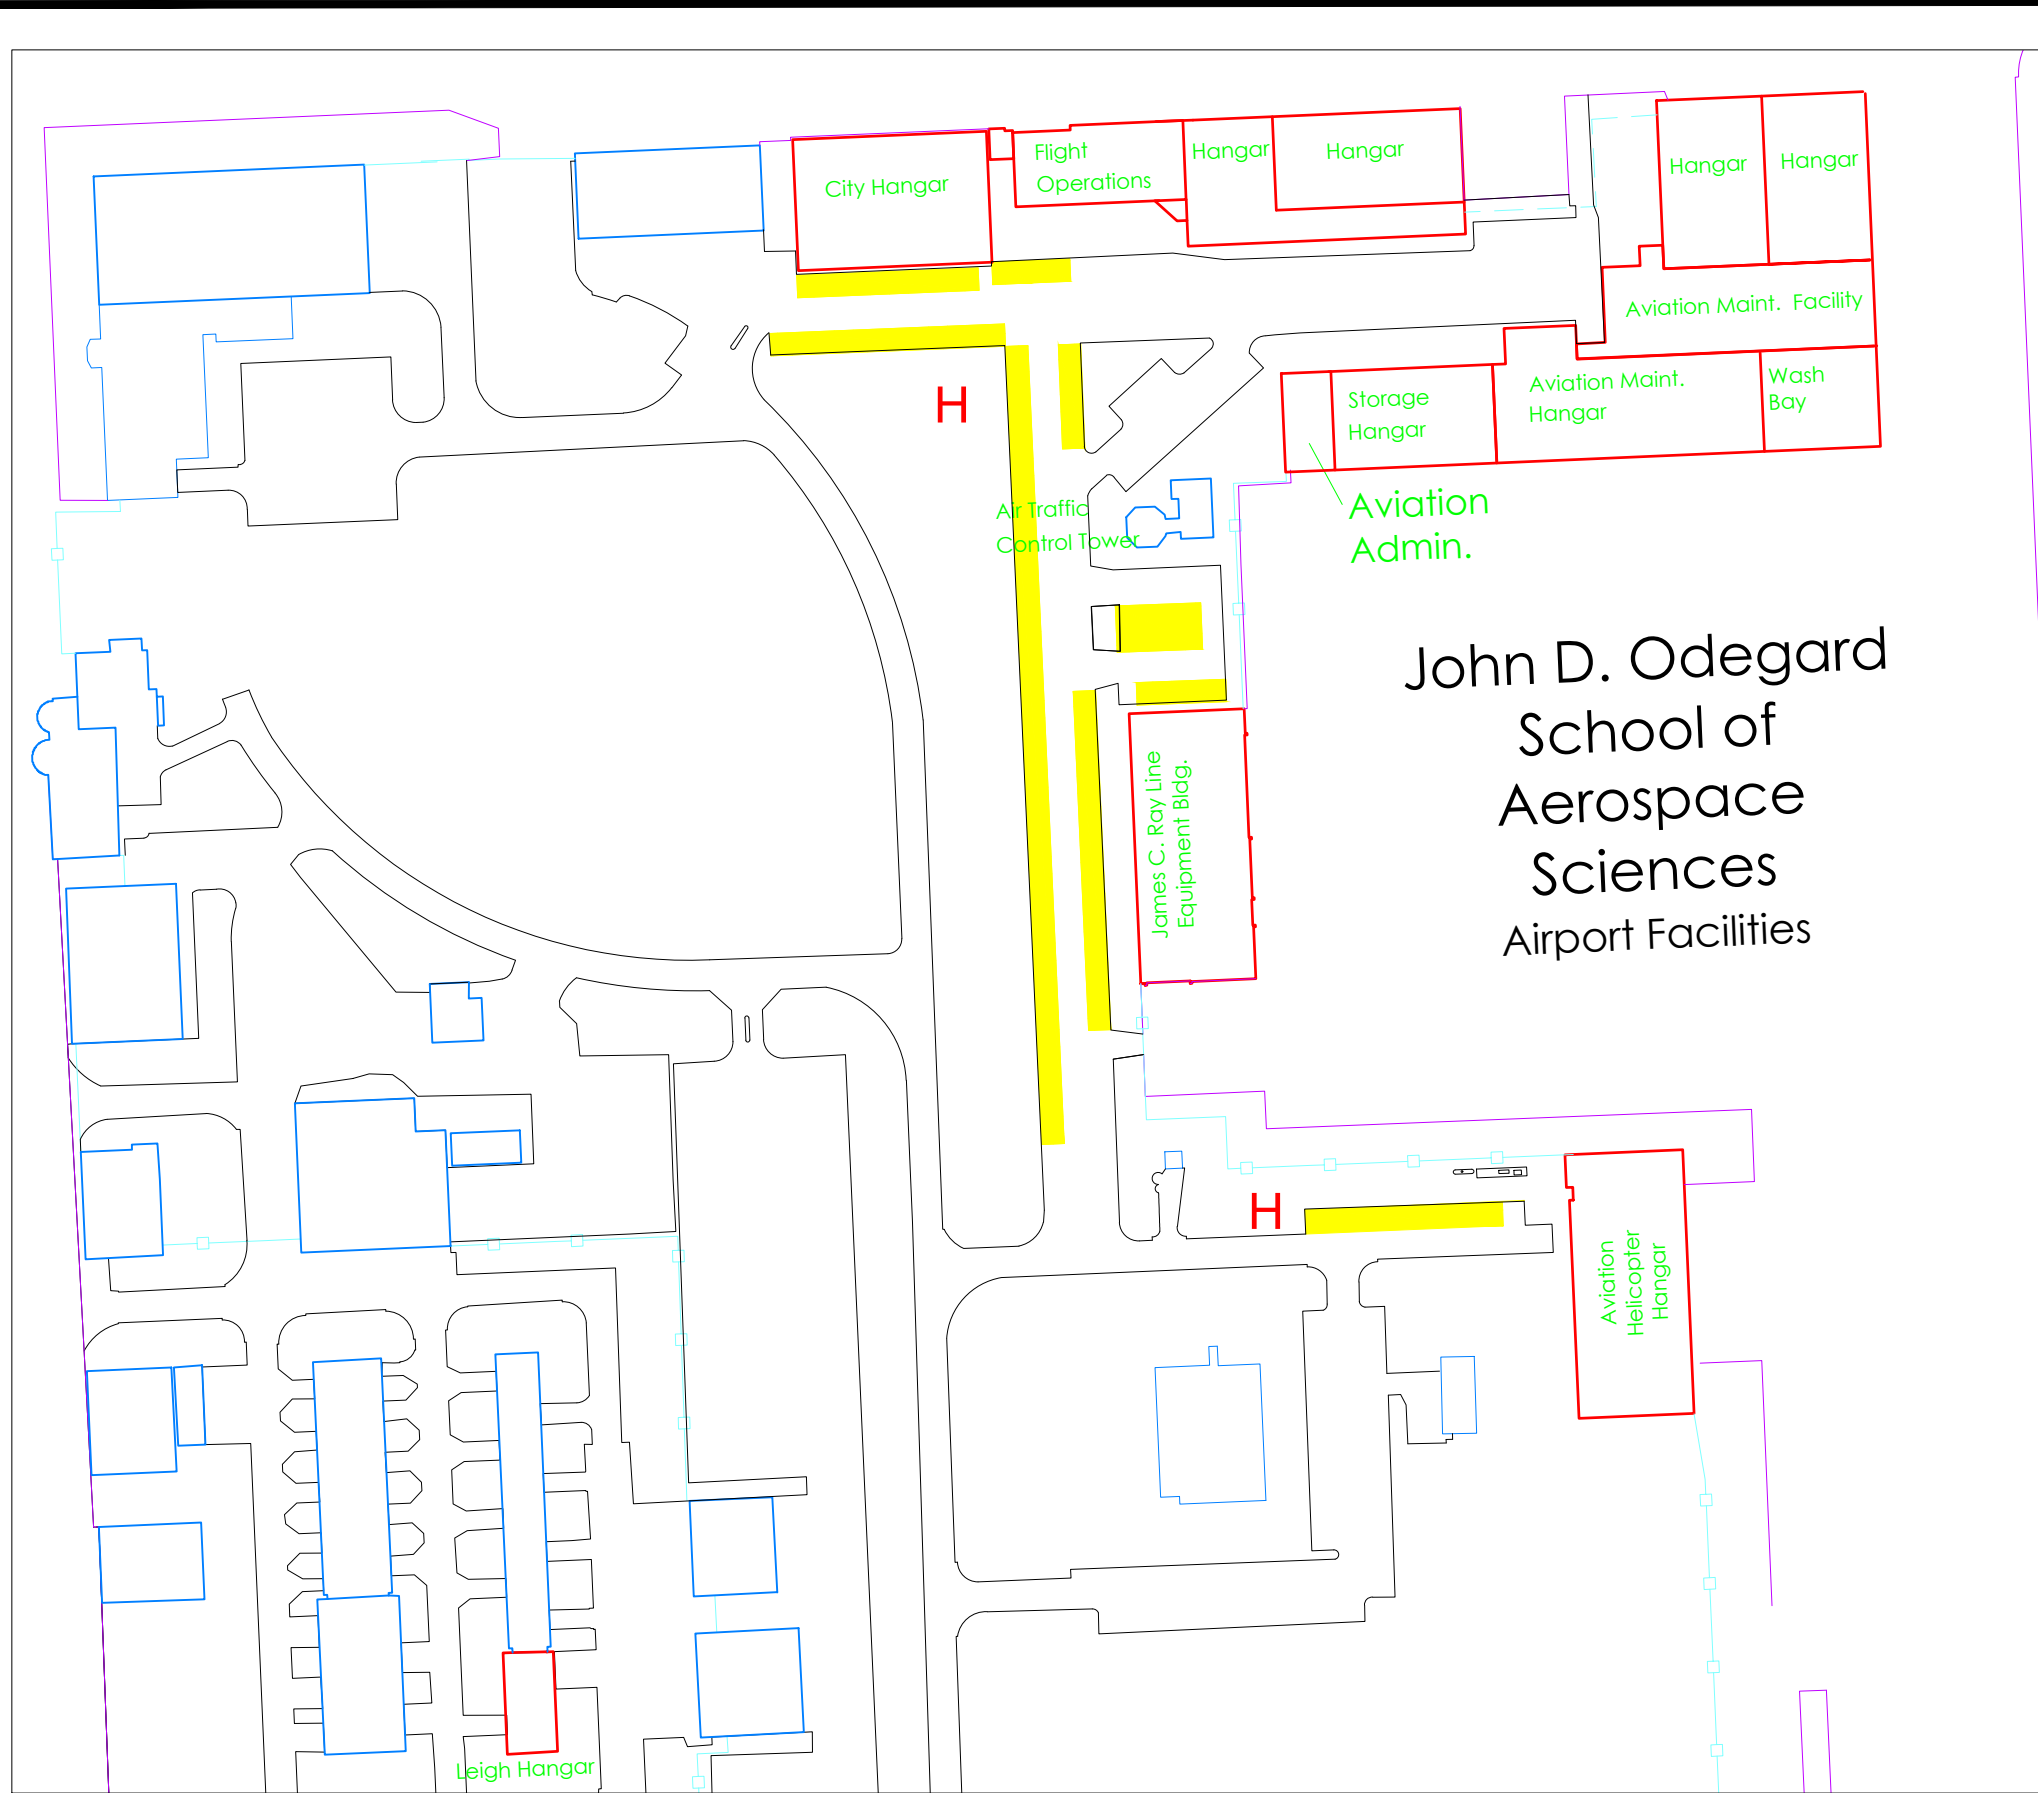

Legend

Hourly Pay Zone

	Zone Name	Zone Number
H	Airport Meters	28009

Passport Parking
University of North Dakota
Facilities Management

Airport
3/13/2024