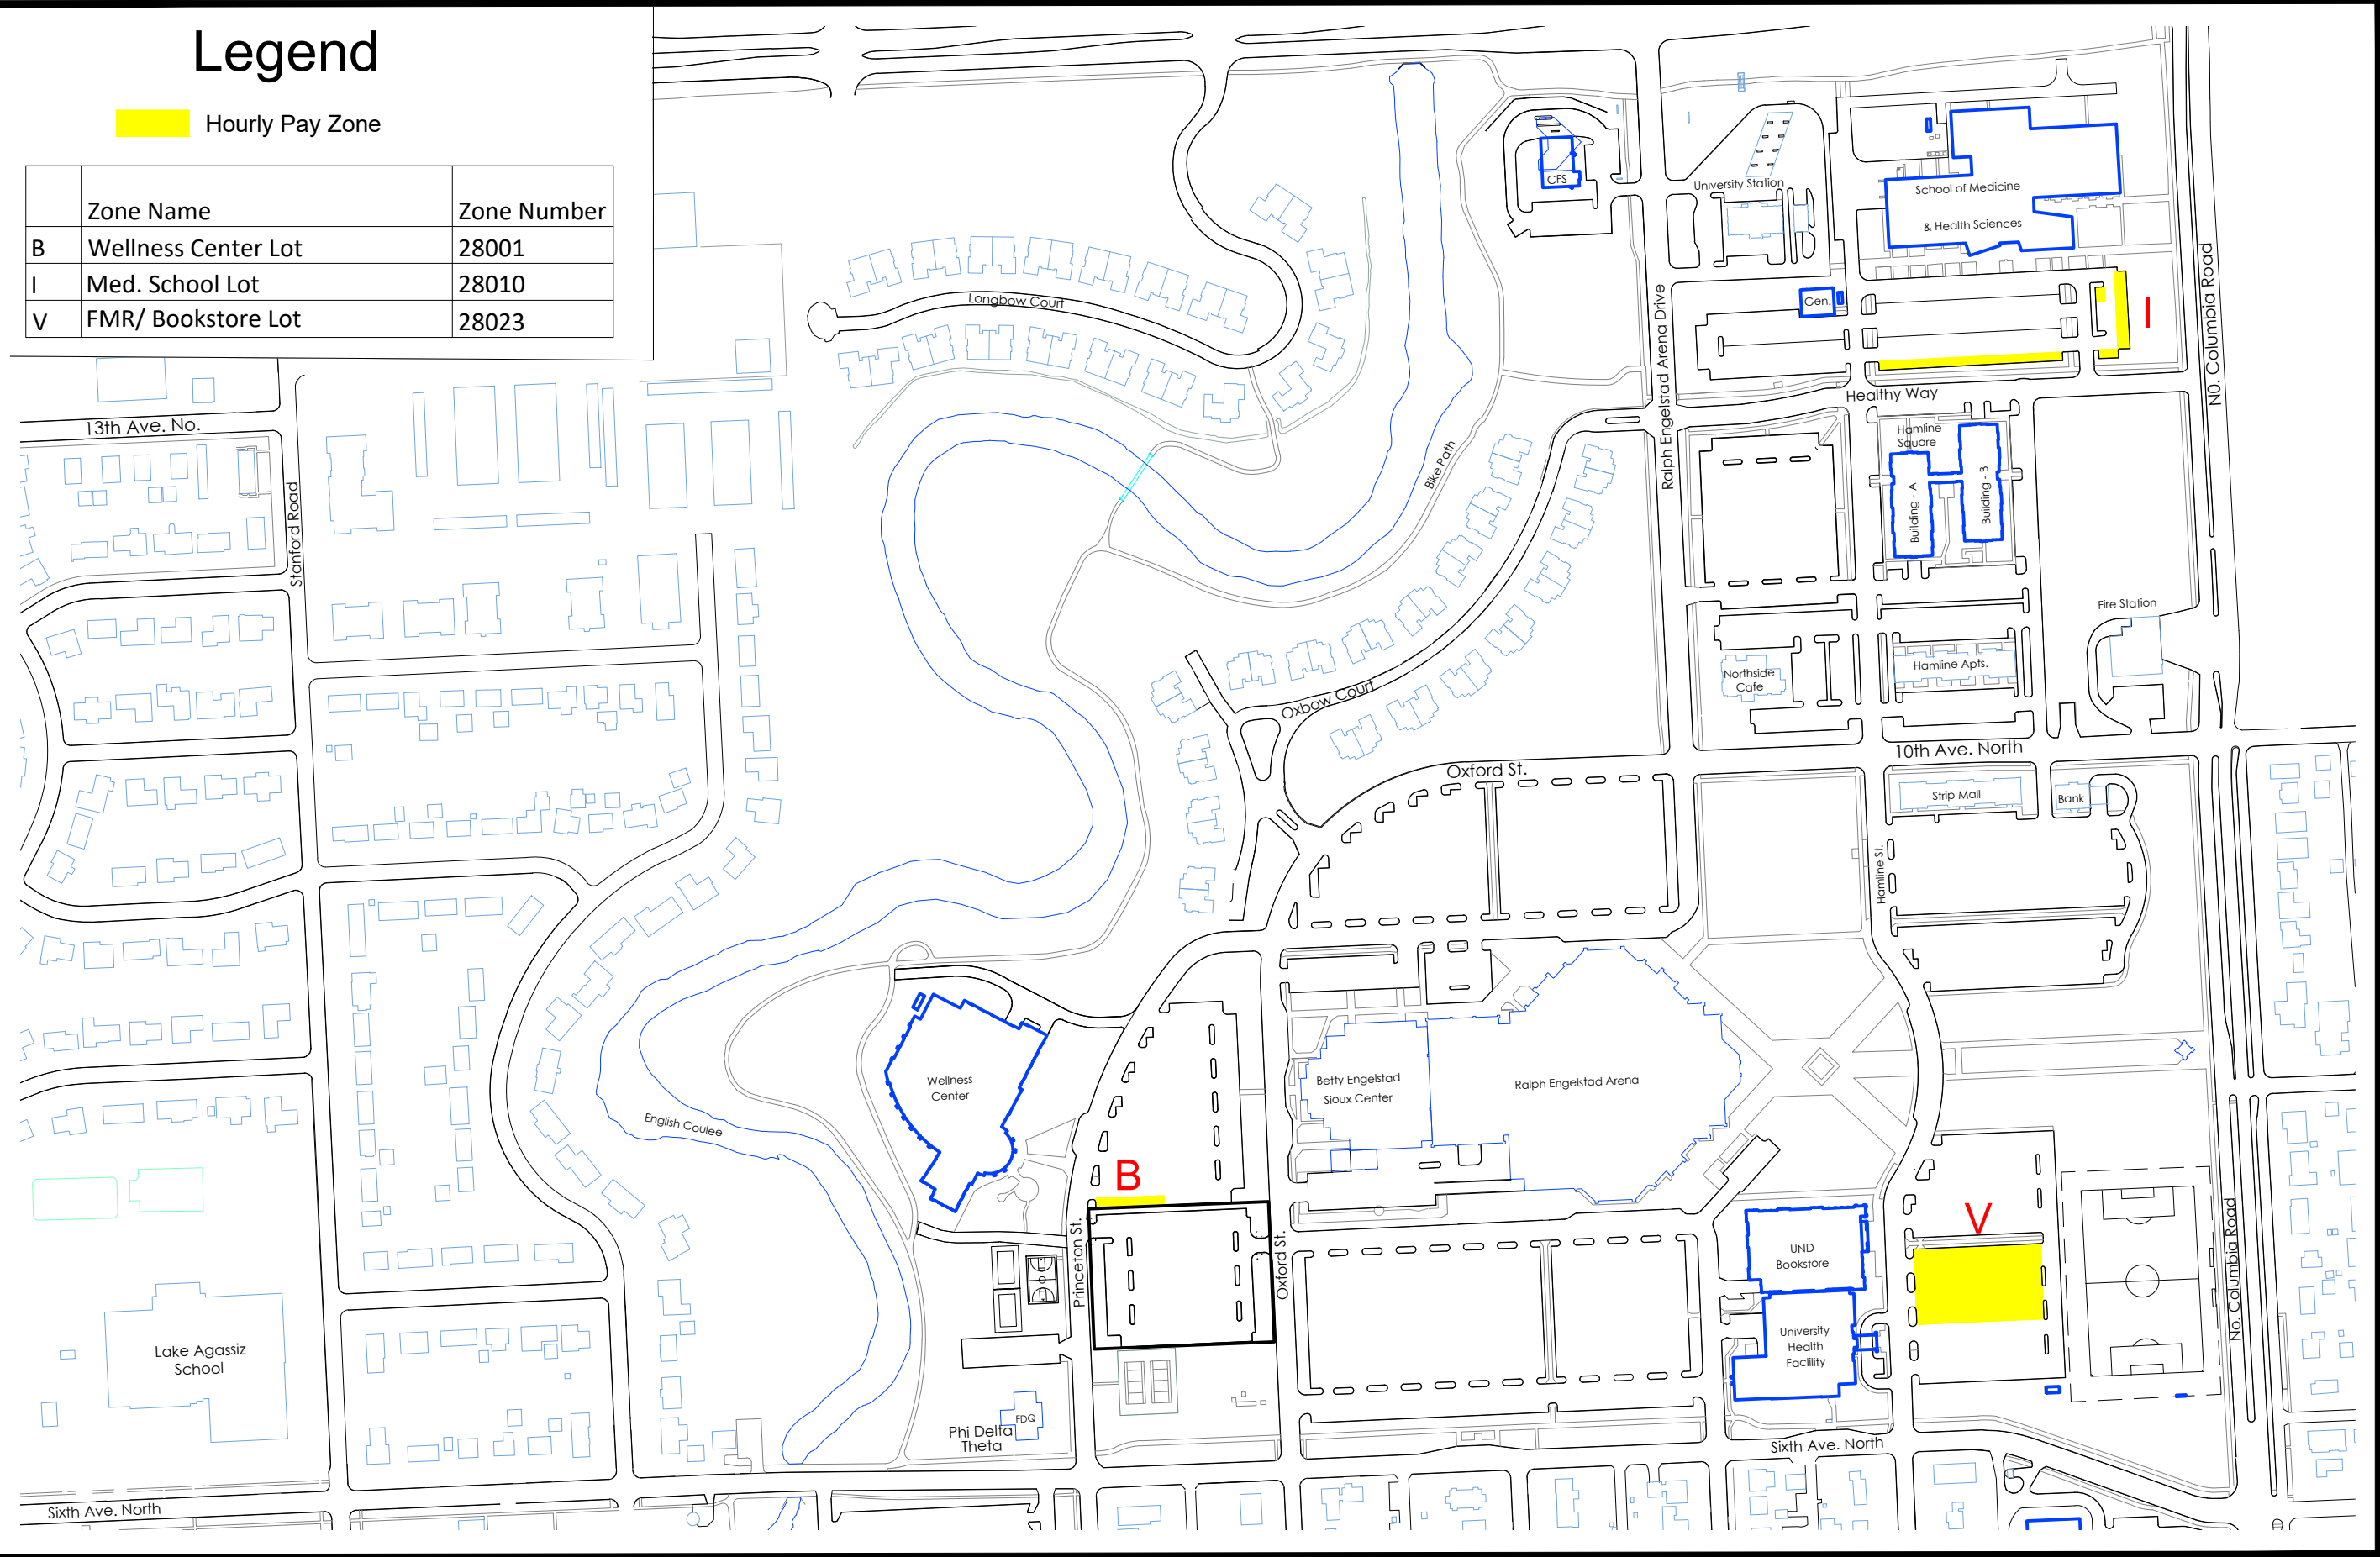

Passport Parking
 University of North Dakota
 Facilities Management

East Campus

3/13/2024

Legend

 Hourly Pay Zone

	Zone Name	Zone Number
B	Wellness Center Lot	28001
I	Med. School Lot	28010
V	FMR/ Bookstore Lot	28023