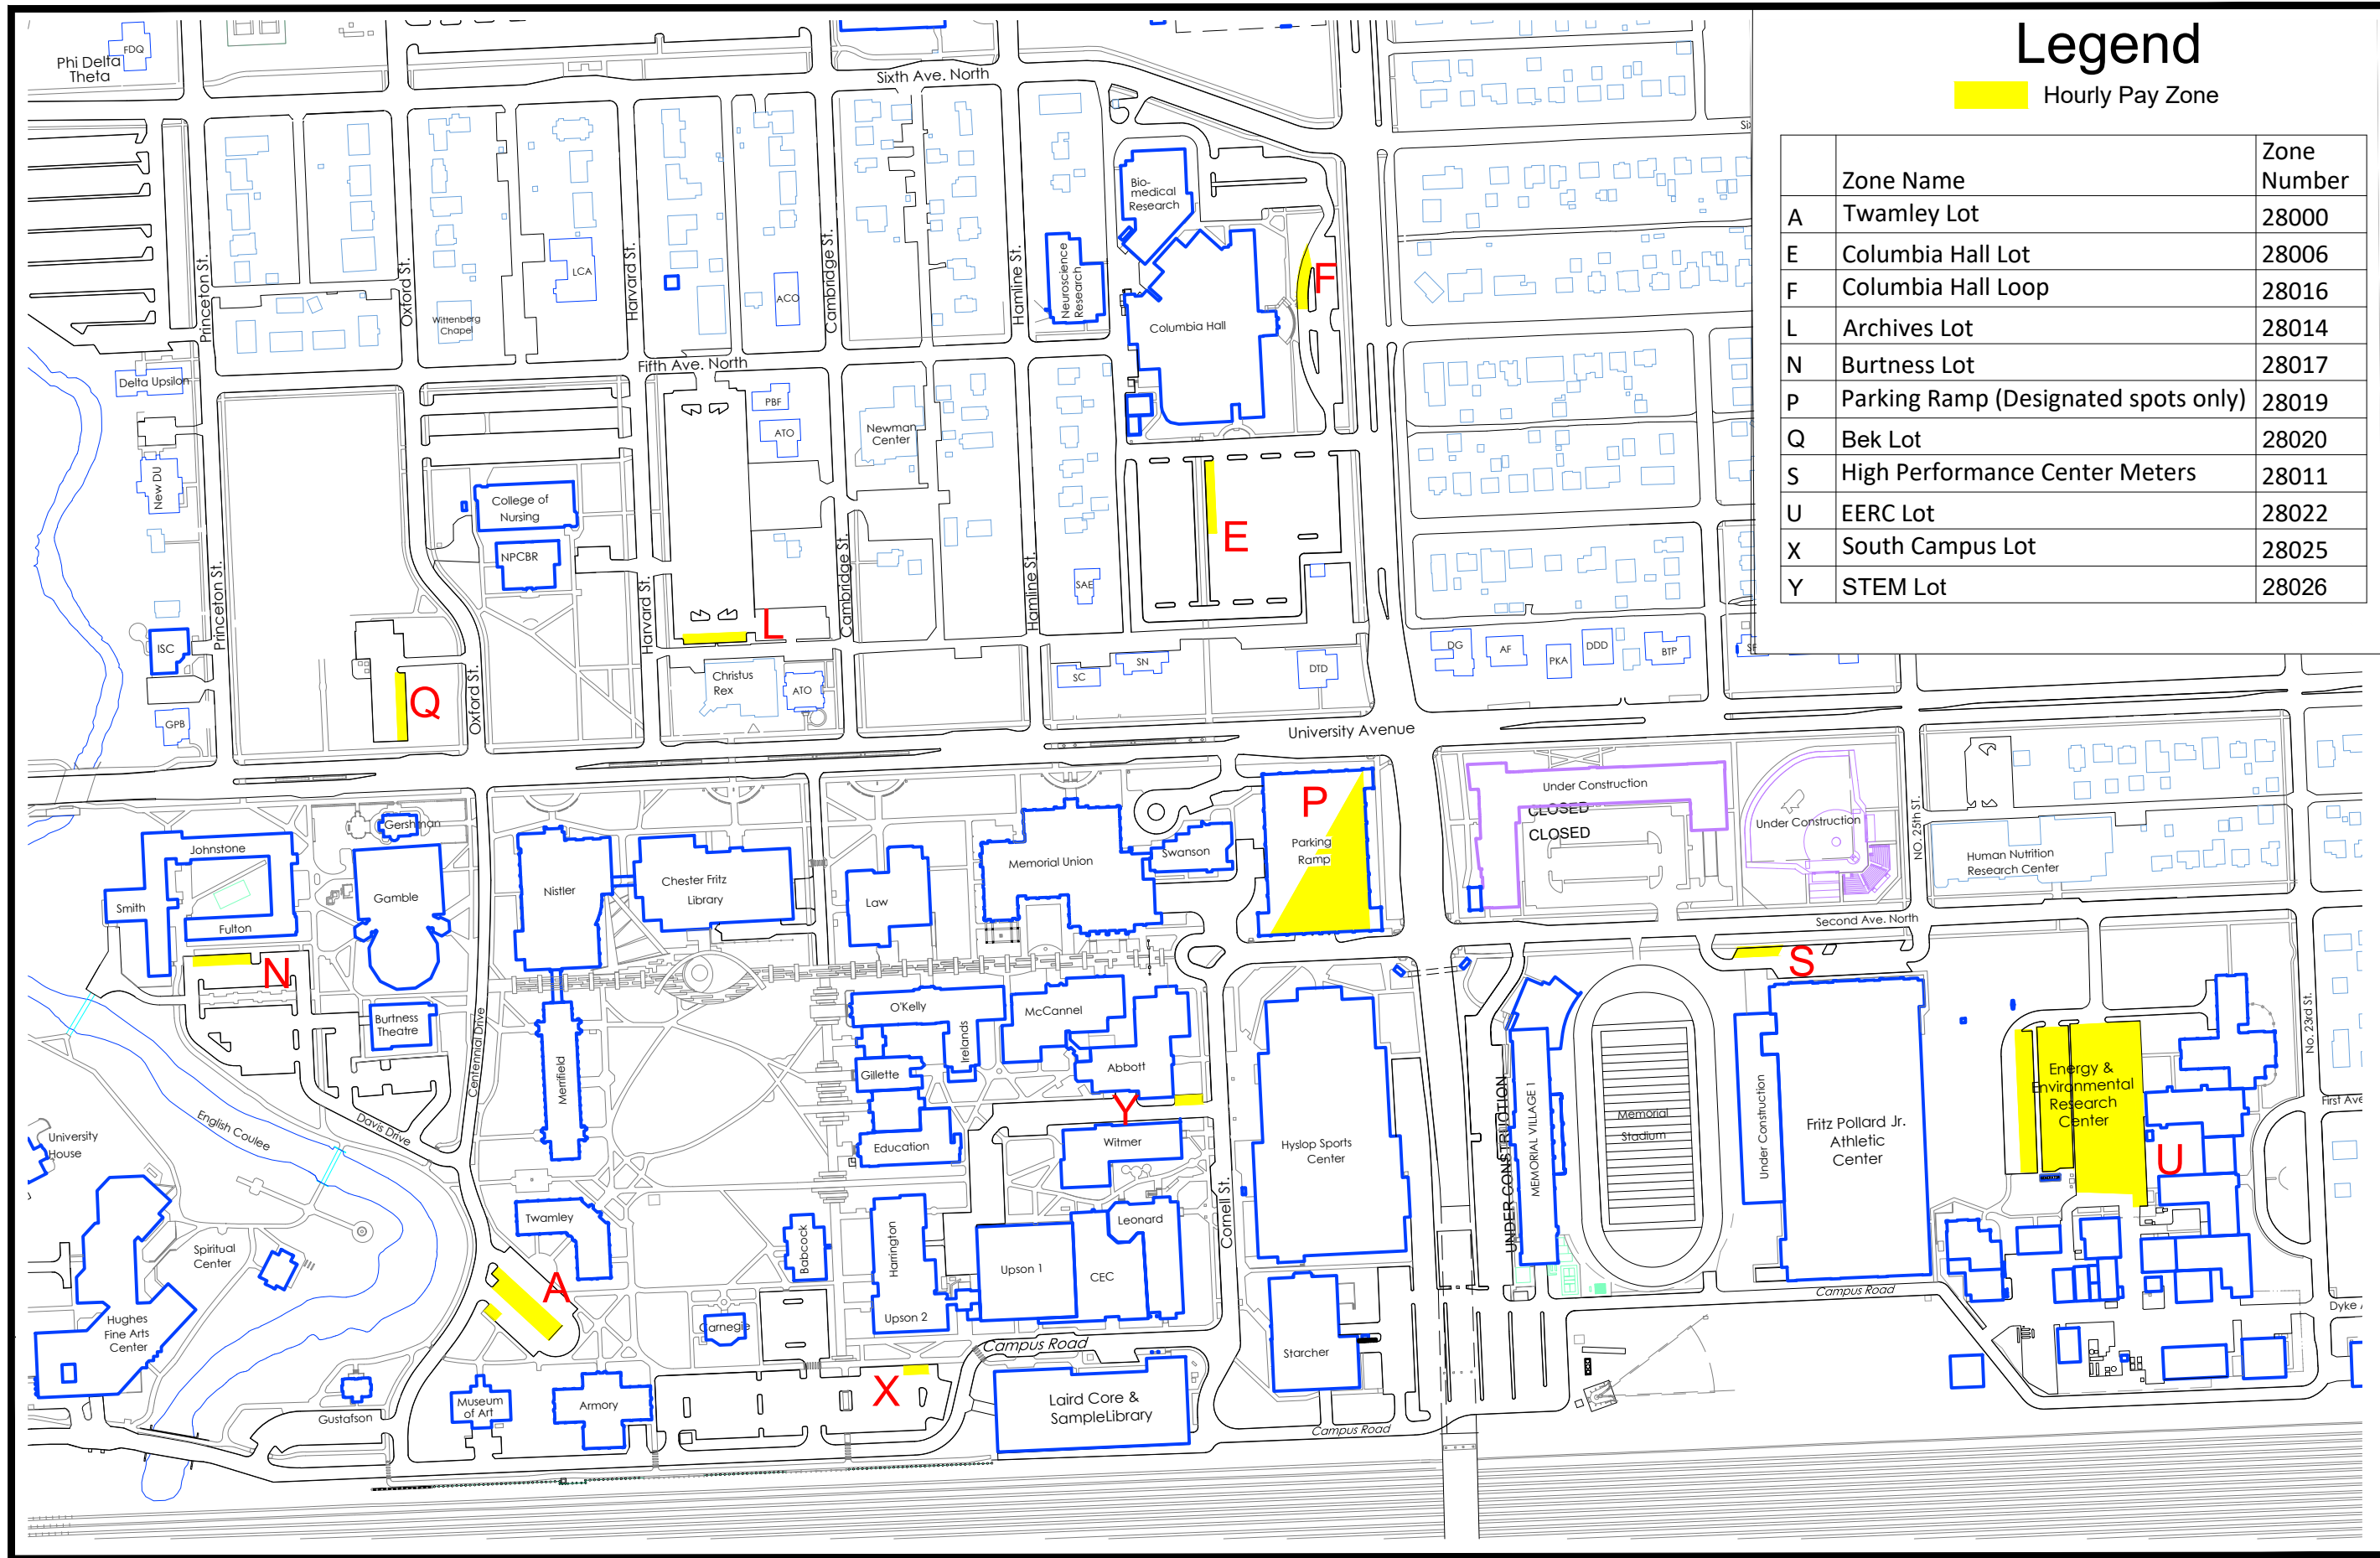

Legend

Hourly Pay Zone

Zone Name	Zone Number
C Chester Fritz Auditorium	28002
D Wilkerson Commons Lot	28003
G Ryan Hall Meters	28008
J IT/Skalicky Lot	28012
M James Ray Drive	28015
O Strinden Road	28018
R Clifford Meters	28007
T Tech Accelerator	28021
W Streibel Hall	28024

West Campus
 Passport Parking
 University of North Dakota
 Facilities Management

3/13/2024

Legend

Hourly Pay Zone

	Zone Name	Zone Number
A	Twamley Lot	28000
E	Columbia Hall Lot	28006
F	Columbia Hall Loop	28016
L	Archives Lot	28014
N	Burtness Lot	28017
P	Parking Ramp (Designated spots only)	28019
Q	Bek Lot	28020
S	High Performance Center Meters	28011
U	EERC Lot	28022
X	South Campus Lot	28025
Y	STEM Lot	28026

Passport Parking
 University of North Dakota
 Facilities Management

East Campus

3/13/2024

Legend

 Hourly Pay Zone

	Zone Name	Zone Number
B	Wellness Center Lot	28001
I	Med. School Lot	28010
V	FMR/ Bookstore Lot	28023