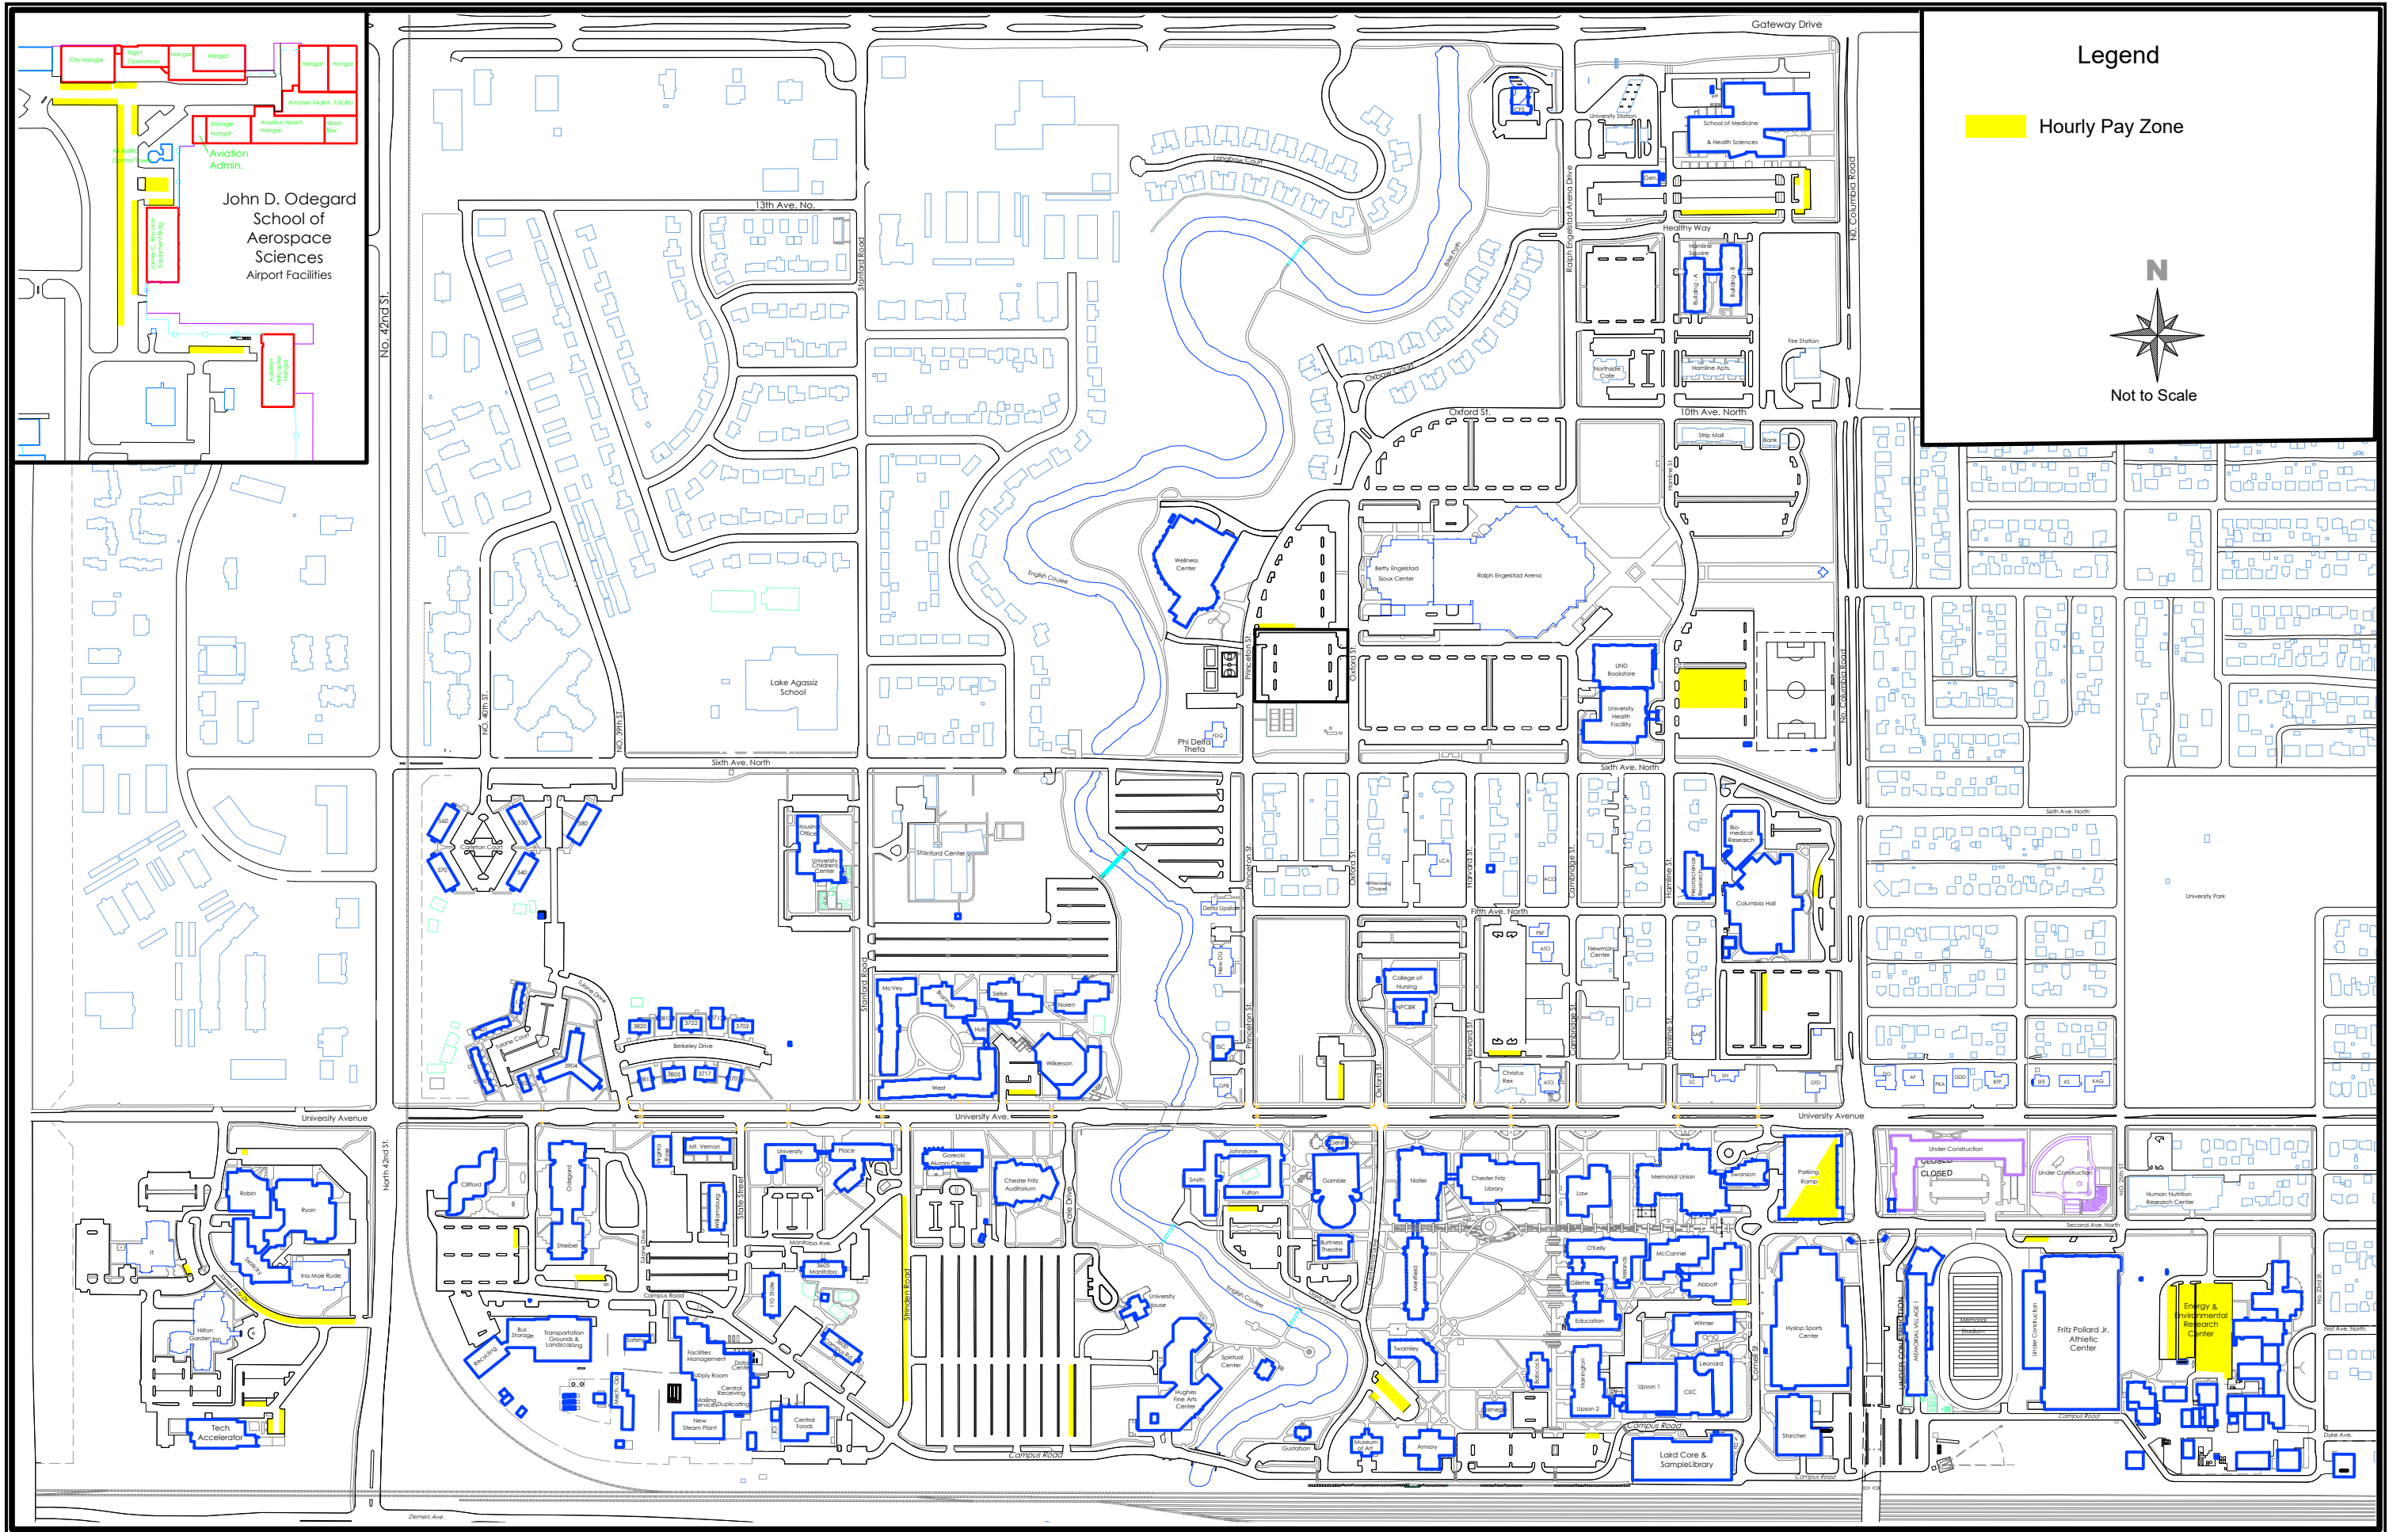

Legend

Hourly Pay Zone

Not to Scale

John D. Odegard
School of
Aerospace
Sciences
Airport Facilities

University Park

Energy & Environmental
Research
Center

Fritz Pollard Jr.
Athletic
Center

Under Construction
CLOSED

Under Construction

Human Nutrition
Research Center

Hydas Sports
Center

Laird Core &
Sample Library

Upper 2

Upper 1

Education

Gillette

O'Reilly

Low

Newman
Center

College of
Nursing

McVay

Wilson

Starkland
Center

University
Children's
Center

Delta Upsilon

Phi Delta
Theta

Wellness
Center

Betty Engestad
Soup Center

Ralph Engestad
Arena

UNND
Bookstore

University
Health
Facility

Ship Hall

Bank

Fire Station

Home Arts

Building A

Building B

Healthy Way

University Station

School of Medicine
& Health Sciences

Hangar

High
Cylinder

City Hangar

Lake Agassiz
School

English
Creek

13th Ave. No.

10th Ave. North

6th Ave. North

University Avenue

North 42nd St.

Demers Ave.

University Avenue

University Avenue

University Avenue

University Avenue

University Avenue

University Avenue

University Avenue

University Avenue